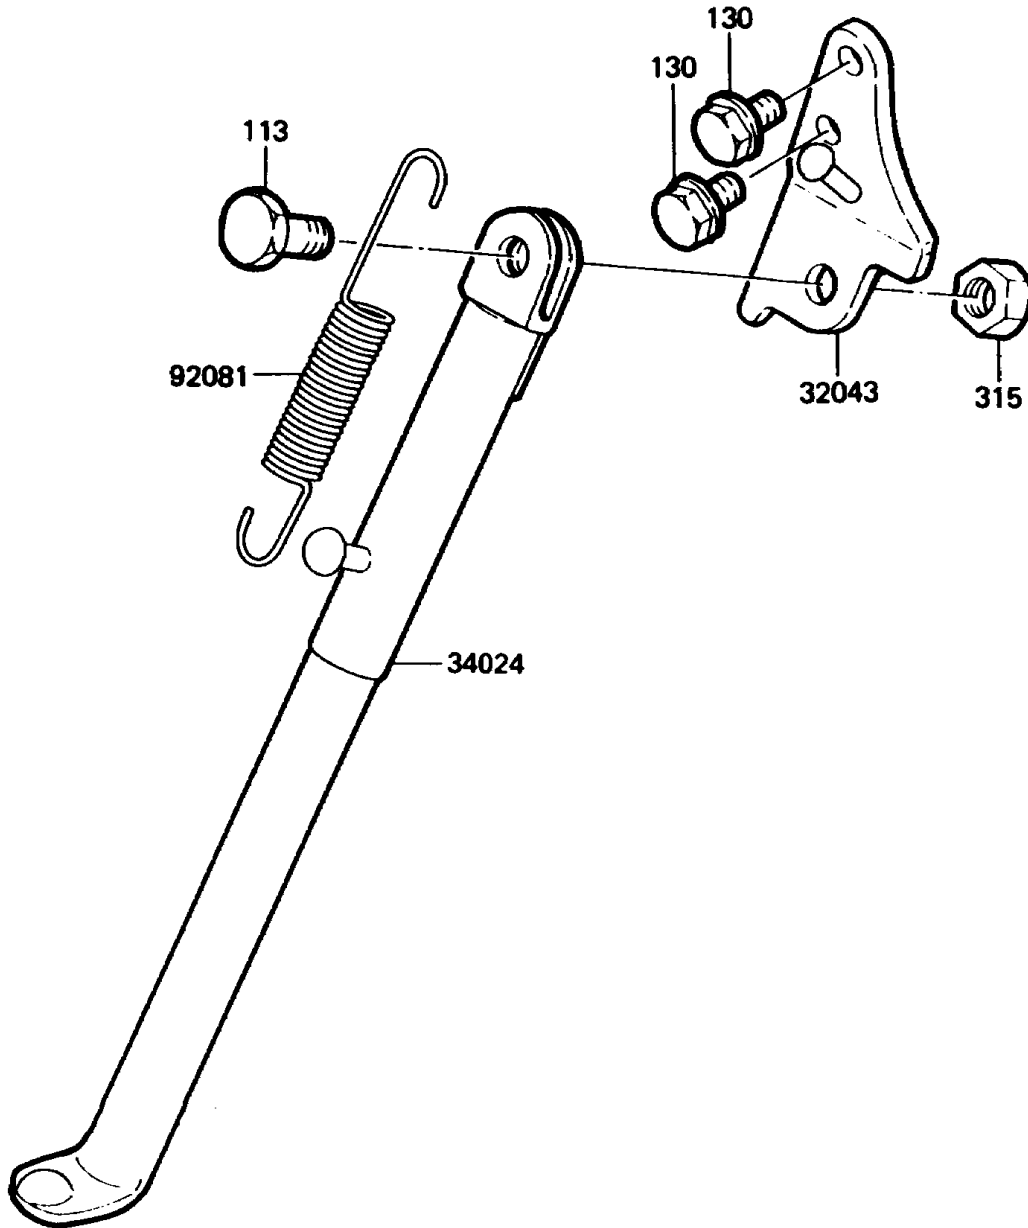

# 1988 Big Wheel PARTS DIAGRAM

Stand(s)

F2190-0186

# 1988 Big Wheel PARTS LIST

Stand(s)

ITEM NAME	PART NUMBER	QUANTITY
BRACKET-STAND,SIDE (Ref # 32043)	32043-1318	1
STAND-SIDE (Ref # 34024)	34024-1242	1
SPRING,STAND (Ref # 92081)	34025-005	1
BOLT-SMALL-FINE,10X25 (Ref # 113)	113B1025	1
BOLT-FLANGED,8X12 (Ref # 130)	130G0812	2
NUT-HEX-FINE,10MM (Ref # 315)	315B1000	1