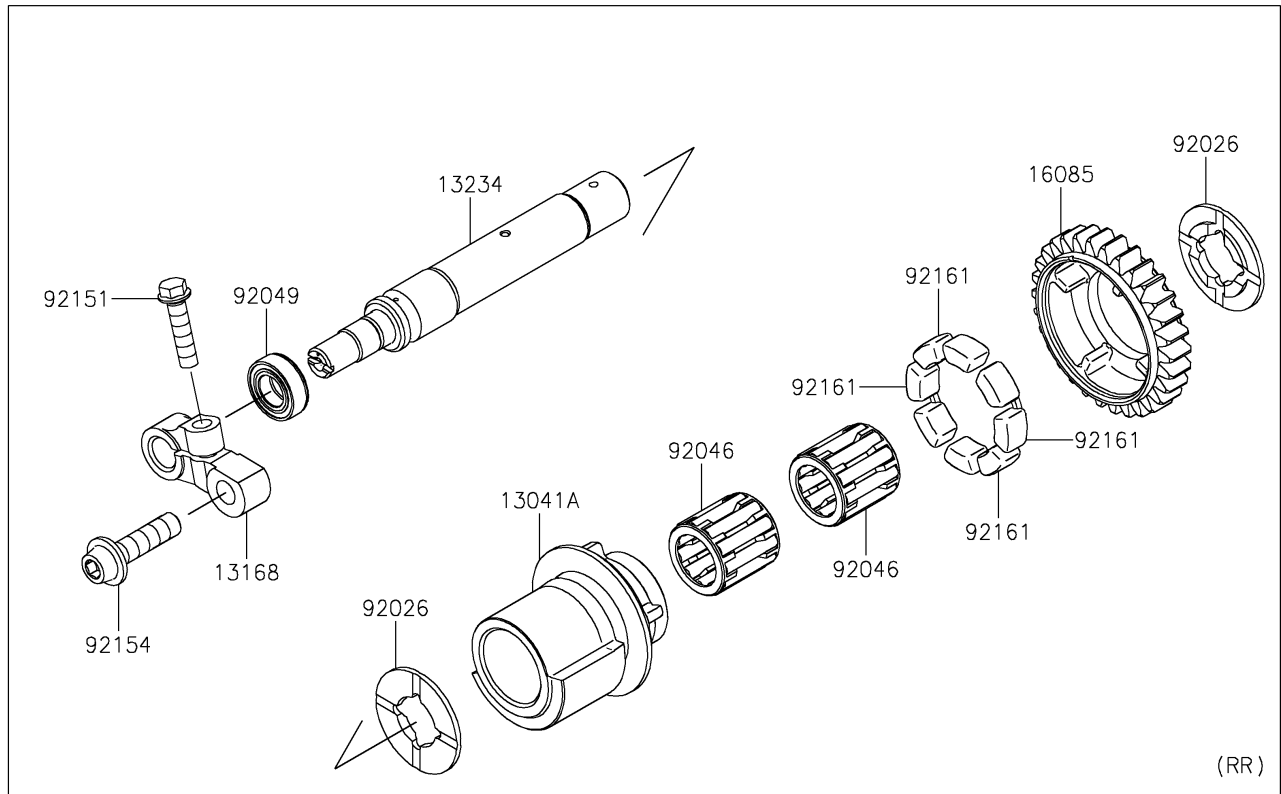

# 2020 NINJA H2® SX SE+ PARTS DIAGRAM

Balancer

E1323

### Balancer

ITEM NAME	PART NUMBER	QUANTITY
BALANCER,FR (Ref # 13041)	13041-0043	1
BALANCER,RR (Ref # 13041A)	13041-0045	1
LEVER,BACKLASH ADJUSTMENT (Ref # 13168)	13168-0831	2
SHAFT-COMP (Ref # 13234)	13234-0050	1
SHAFT-COMP (Ref # 13234A)	13234-0595	1
GEAR,30T (Ref # 16085)	16085-0621	2
SPACER (Ref # 92026)	92026-0730	4
BEARING-NEEDLE (Ref # 92046)	92046-1266	4
SEAL-OIL (Ref # 92049)	92049-0720	2
BOLT,FLANGED-SMALL,6X25 (Ref # 92151)	92151-1930	2
BOLT,SOCKET,8X30 (Ref # 92154)	92154-1679	2
DAMPER (Ref # 92161)	92161-1055	8