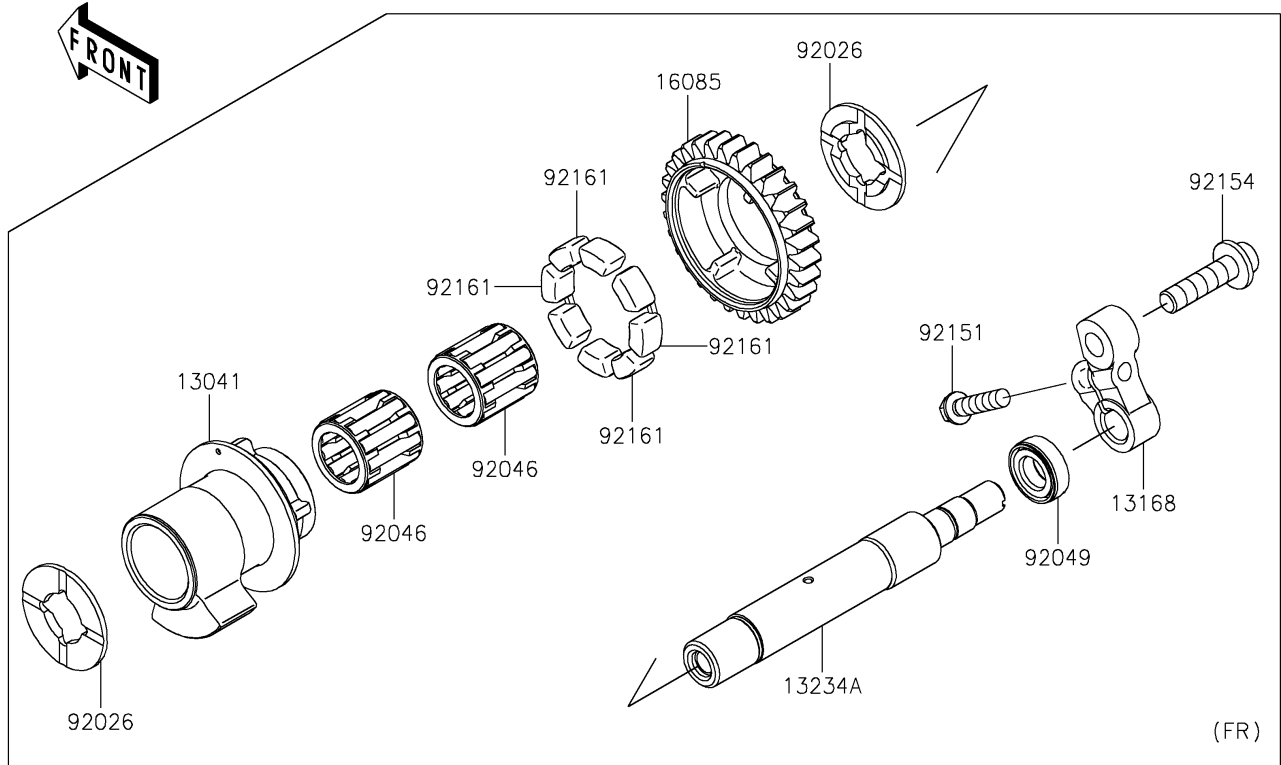

# 2020 NINJA H2® SX SE+ PARTS DIAGRAM

Balancer

E1323

### Balancer

ITEM NAME	PART NUMBER	QUANTITY
BALANCER,FR (Ref # 13041)	13041-0043	1
BALANCER,RR (Ref # 13041A)	13041-0045	1
LEVER,BACKLASH ADJUSTMENT (Ref # 13168)	13168-0831	2
SHAFT-COMP (Ref # 13234)	13234-0050	1
SHAFT-COMP (Ref # 13234A)	13234-0595	1
GEAR,30T (Ref # 16085)	16085-0621	2
SPACER (Ref # 92026)	92026-0730	4
BEARING-NEEDLE (Ref # 92046)	92046-1266	4
SEAL-OIL (Ref # 92049)	92049-0720	2
BOLT,FLANGED-SMALL,6X25 (Ref # 92151)	92151-1930	2
BOLT,SOCKET,8X30 (Ref # 92154)	92154-1679	2
DAMPER (Ref # 92161)	92161-1055	8