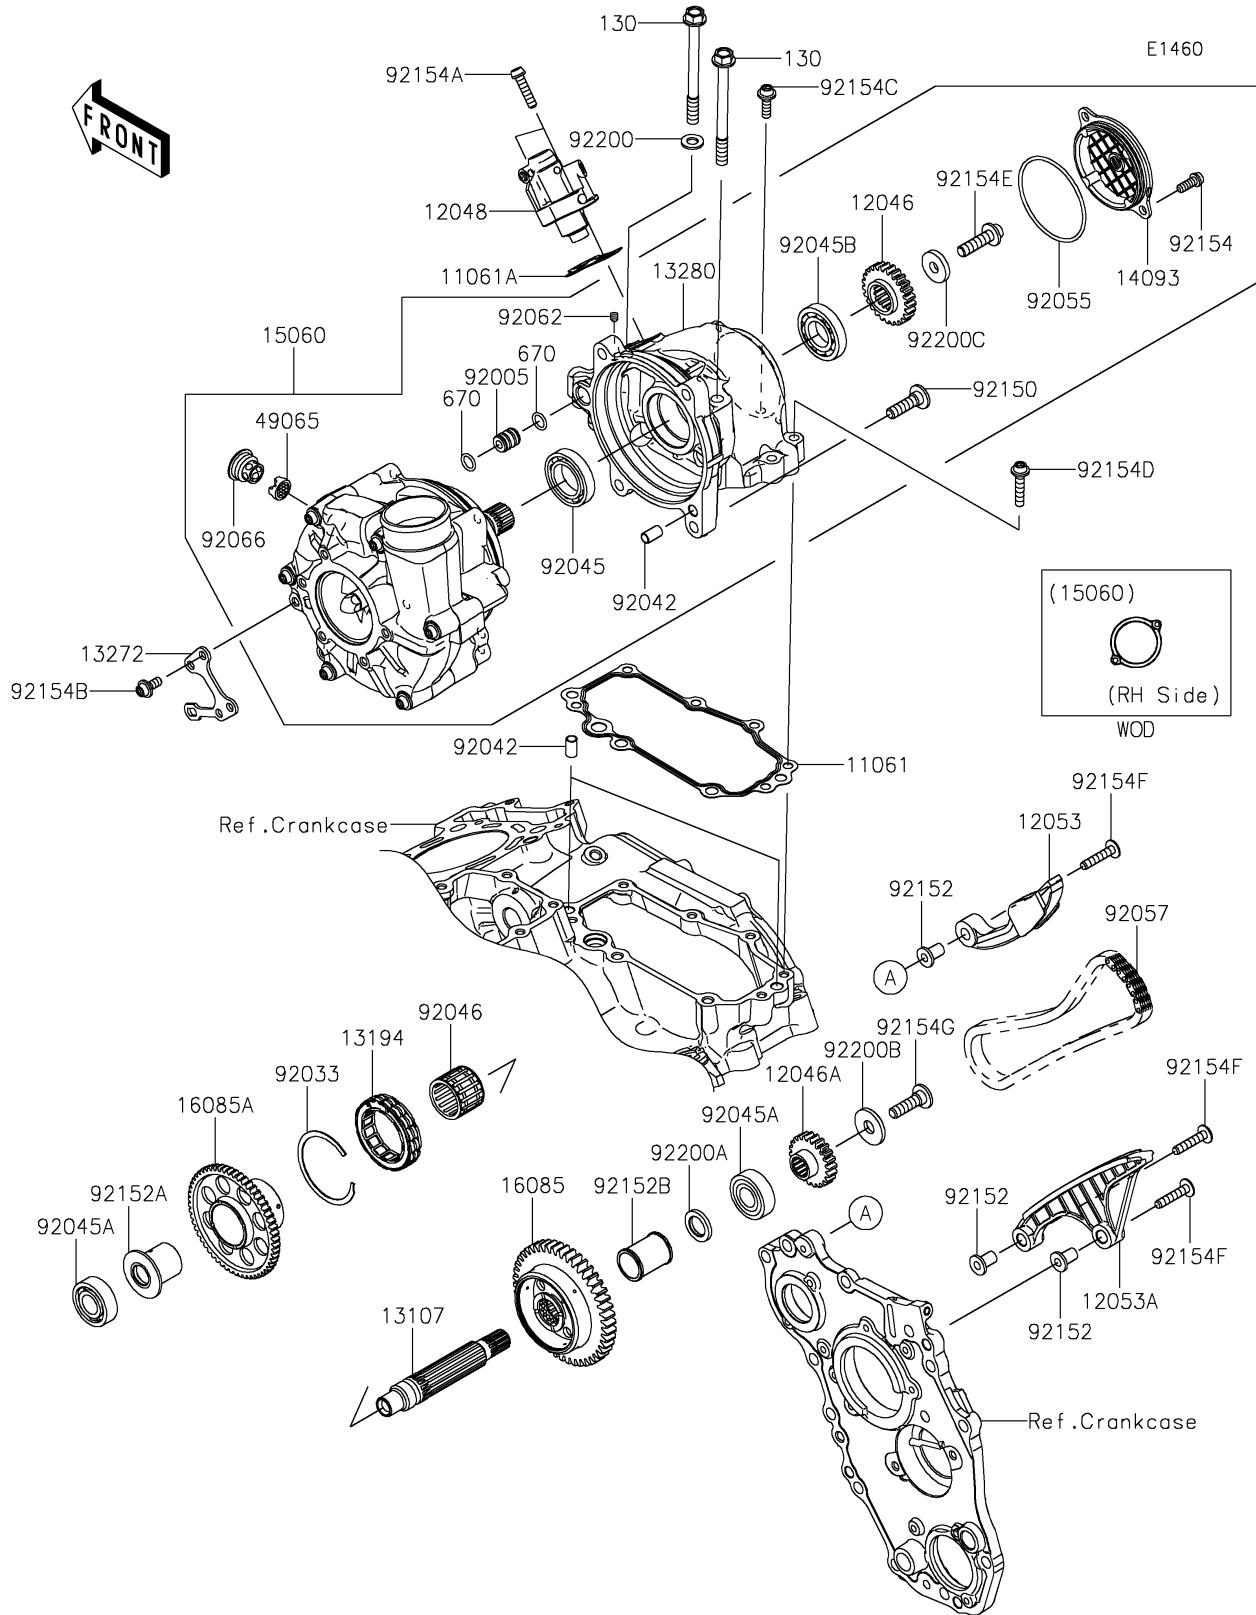

2020 NINJA H2® SX SE+ PARTS DIAGRAM

Super Charger

2020 NINJA H2® SX SE+ PARTS LIST

Super Charger

ITEM NAME	PART NUMBER	QUANTITY
GASKET,HOLDER (Ref # 11061)	11061-0948	1
GASKET,TENSIONER (Ref # 11061A)	11061-1279	1
SPROCKET,DRIVEN,25T (Ref # 12046)	12046-0584	1
SPROCKET,DRIVE,22T (Ref # 12046A)	12046-0604	1
TENSIONER-ASSY (Ref # 12048)	12048-0108	1
GUIDE-CHAIN,UPP (Ref # 12053)	12053-0249	1
GUIDE-CHAIN,LWR (Ref # 12053A)	12053-0250	1
SHAFT (Ref # 13107)	13107-0863	1
CLUTCH-ONEWAY (Ref # 13194)	13194-0017	1
PLATE (Ref # 13272)	13272-1849	1
HOLDER (Ref # 13280)	13280-0917	1
COVER (Ref # 14093)	14093-0131	1
COMPRESSOR-ASSY (Ref # 15060)	15060-0006	1
GEAR,BALANCER,46T (Ref # 16085)	16085-0670	1
GEAR,STARTER,56T (Ref # 16085A)	16085-0671	1
FILTER-OIL (Ref # 49065)	49065-0041	1
FITTING,OIL LINE (Ref # 92005)	92005-0769	1
RING-SNAP (Ref # 92033)	92033-3731	1
PIN,DOWEL,6.3X8X14 (Ref # 92042)	92042-007	3
BEARING-BALL,#6905 (Ref # 92045)	92045-036	1
BEARING-BALL,6202ZC3 (Ref # 92045A)	92045-0785	2
BEARING-BALL (Ref # 92045B)	92045-1404	1
BEARING-NEEDLE,22X32X24 (Ref # 92046)	92046-0622	1
RING-O,2.4X62.6 (Ref # 92055)	92055-0790	1
CHAIN,98XRH2020-78N2 (Ref # 92057)	92057-0633	1
NOZZLE (Ref # 92062)	92062-0004	1
PLUG (Ref # 92066)	92066-0821	1
BOLT,8X30 (Ref # 92150)	92150-1728	4
COLLAR (Ref # 92152)	92152-1939	3