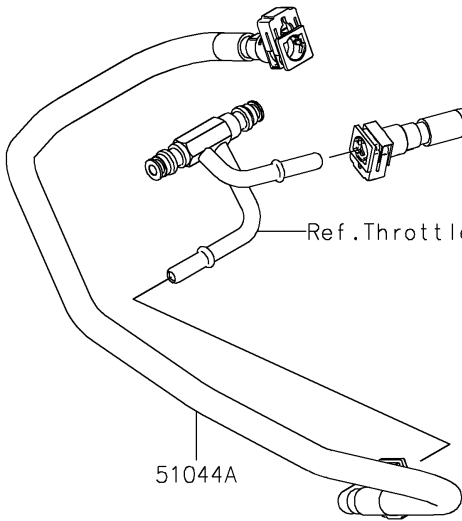

2020 NINJA H2® SX SE+ PARTS DIAGRAM

Fuel Pump

E1520

670

49040

99999

92154

2020 NINJA H2®? SX SE+ PARTS LIST

Fuel Pump

ITEM NAME	PART NUMBER	QUANTITY
PUMP-FUEL (Ref # 49040)	49040-0740	1
TUBE-ASSY,FUEL,THROTTLE BODY (Ref # 51044)	51044-0876	1
TUBE-ASSY,FUEL,TOP INJECTION (Ref # 51044A)	51044-0877	1
BOLT,FLANGED,6X12 (Ref # 92154)	92154-1848	5
KIT,FUEL FILTER (Ref # 99999)	99999-0520	1
O RING (Ref # 670)	670E5075	1