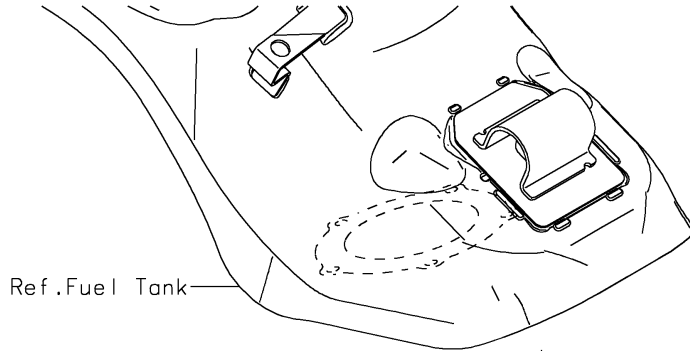

2020 NINJA H2® SX SE+ PARTS DIAGRAM

Fuel Pump

E1520

670

49040

99999

92154

2020 NINJA H2®? SX SE+ PARTS LIST

Fuel Pump

ITEM NAME	PART NUMBER	QUANTITY
PUMP-FUEL (Ref # 49040)	49040-0740	1
TUBE-ASSY,FUEL,THROTTLE BODY (Ref # 51044)	51044-0876	1
TUBE-ASSY,FUEL,TOP INJECTION (Ref # 51044A)	51044-0877	1
BOLT,FLANGED,6X12 (Ref # 92154)	92154-1848	5
KIT,FUEL FILTER (Ref # 99999)	99999-0520	1
O RING (Ref # 670)	670E5075	1