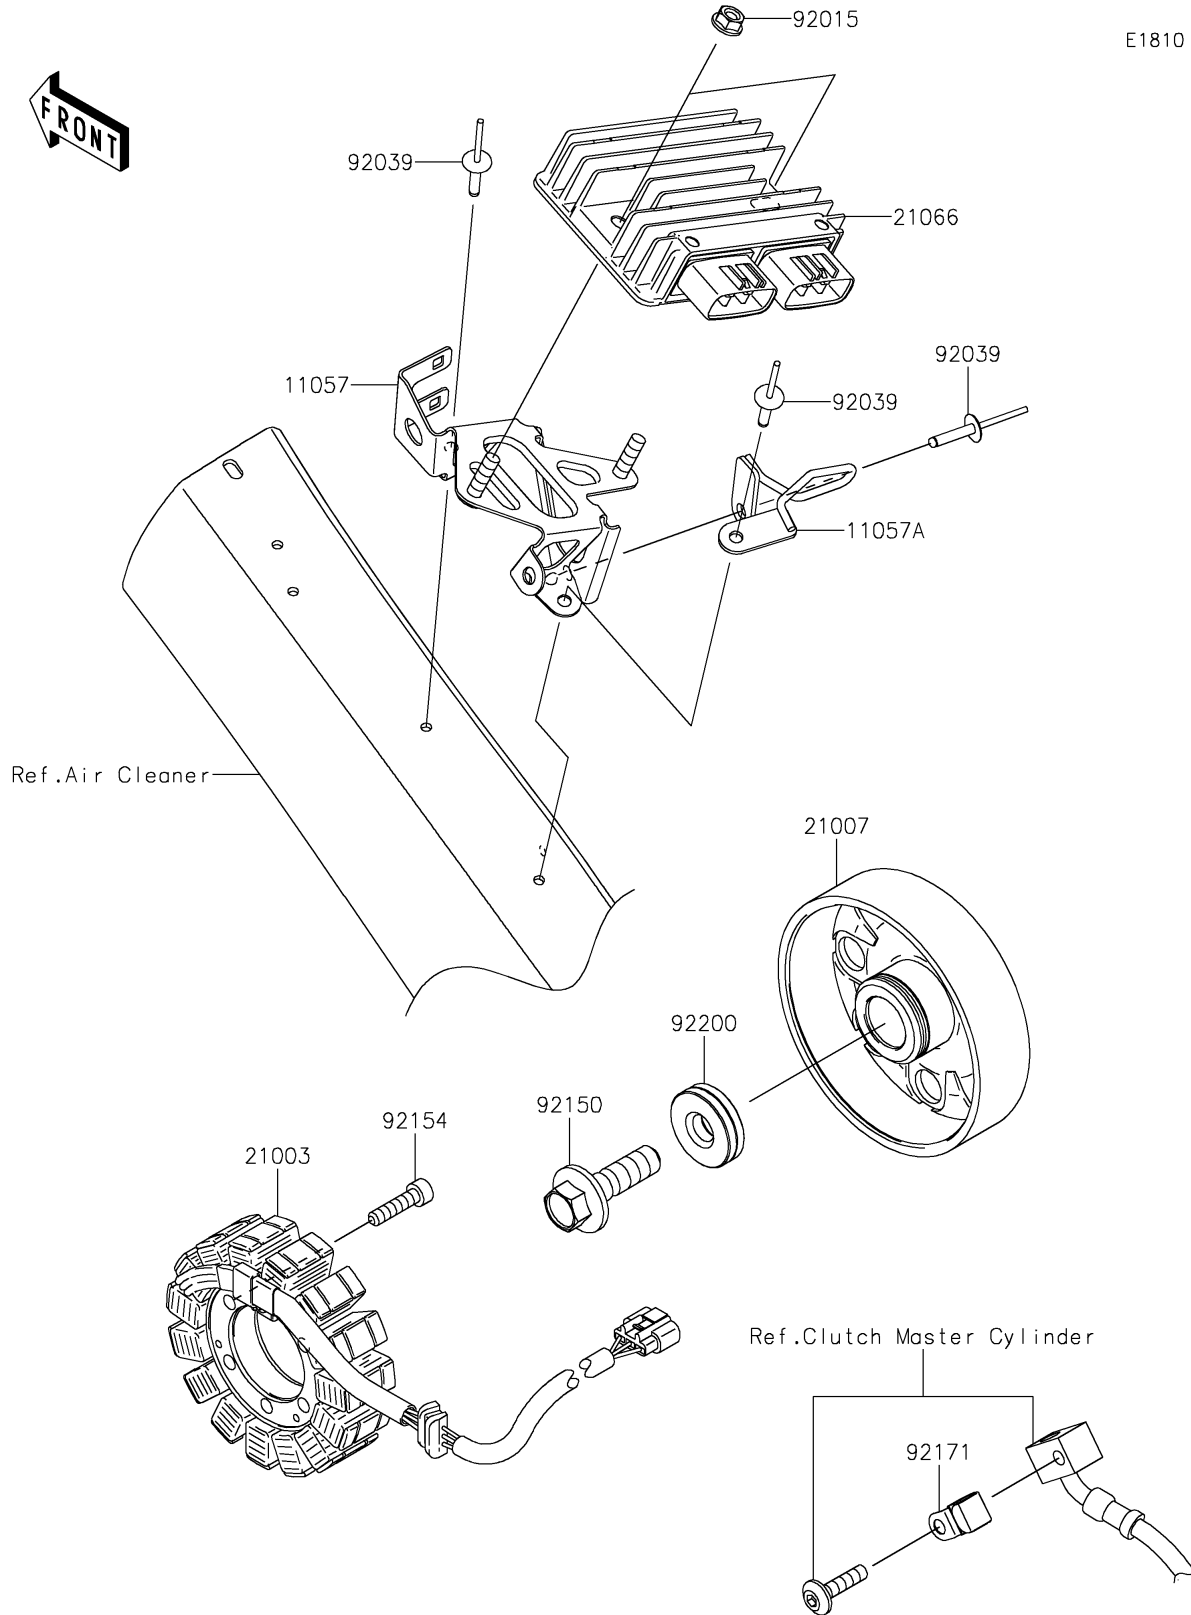

2019 NINJA H2™ SX SE+ PARTS DIAGRAM

Generator

E1810

2019 NINJA H2™ SX SE+ PARTS LIST

Generator

ITEM NAME	PART NUMBER	QUANTITY
BRACKET,REGULATOR (Ref # 11057)	11057-1262	1
BRACKET (Ref # 11057A)	11057-2620	1
STATOR (Ref # 21003)	21003-0181	1
ROTOR (Ref # 21007)	21007-0611	1
REGULATOR-VOLTAGE (Ref # 21066)	21066-0745	1
NUT,FLANGED,6MM (Ref # 92015)	92015-1367	2
RIVET (Ref # 92039)	92039-0039	3
BOLT,12X40 (Ref # 92150)	92150-1717	1
BOLT,SOCKET,6X25 (Ref # 92154)	92154-0477	4
CLAMP (Ref # 92171)	92171-0534	1
WASHER,12X34X9 (Ref # 92200)	92200-0369	1