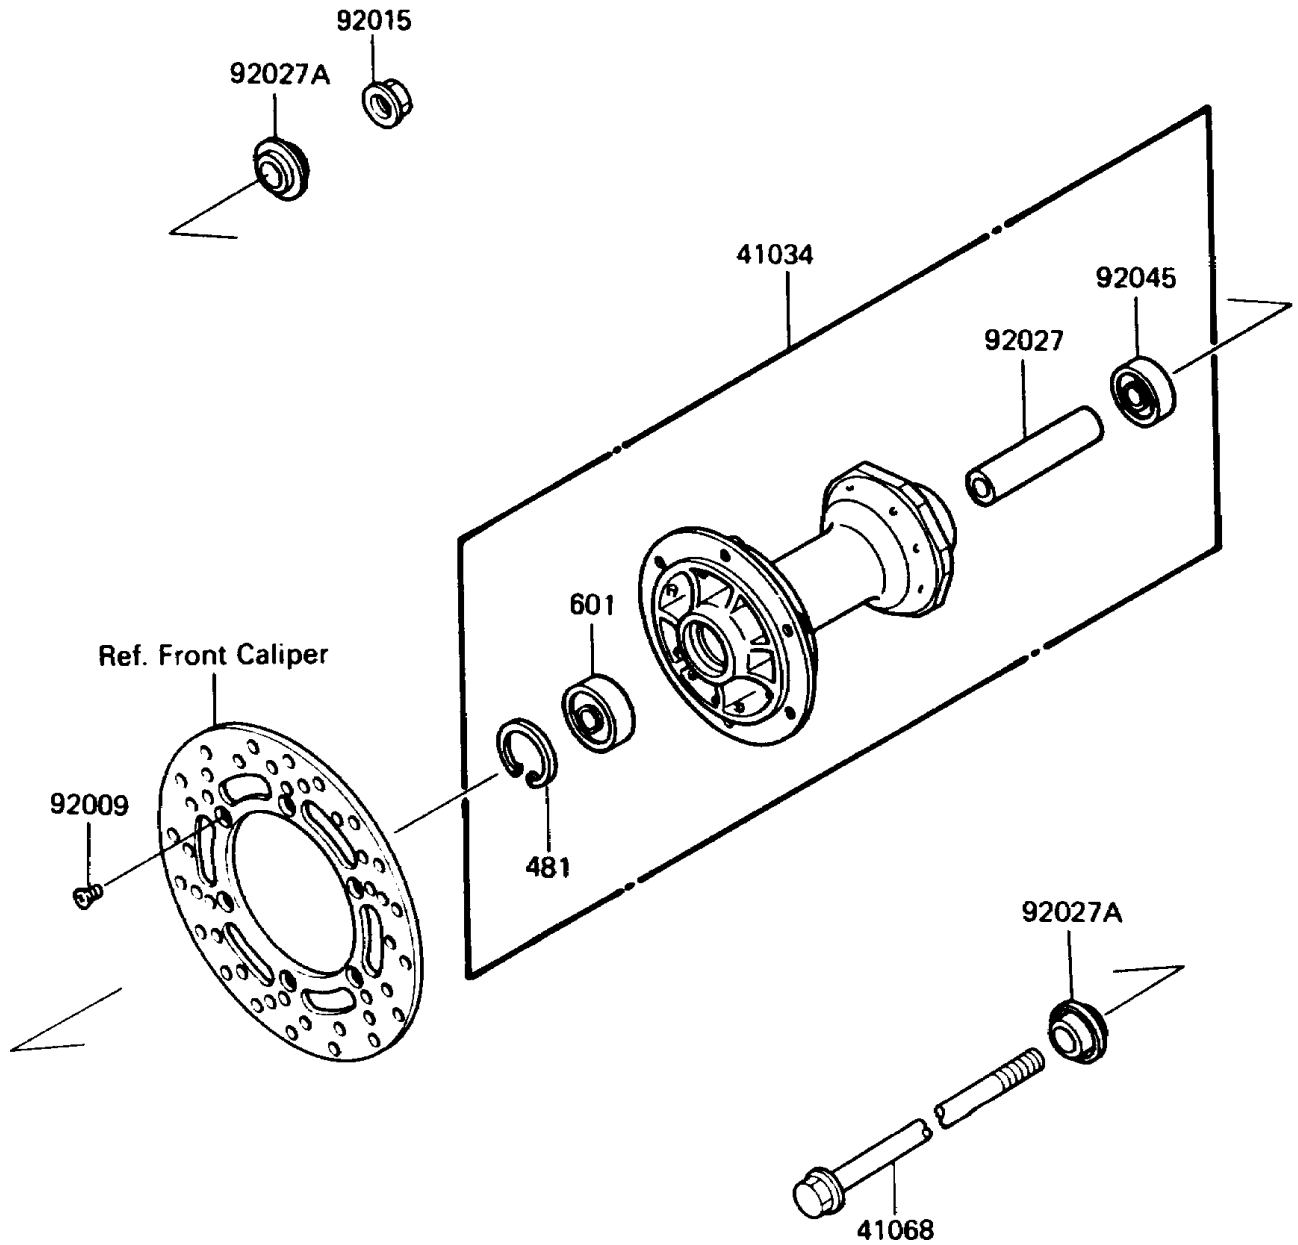

1988 Big Wheel PARTS DIAGRAM

Front Hub

F2230-0163

1988 Big Wheel PARTS LIST

Front Hub

| ITEM NAME | PART NUMBER | QUANTITY |
|---|-------------|----------|
| DRUM-ASSY,FRONT BRAKE (Ref # 41034) | 41034-1166 | 1 |
| AXLE,FR (Ref # 41068) | 41068-1200 | 1 |
| SCREW,6X10 (Ref # 92009) | 92009-1375 | 6 |
| NUT,FLANGED,12MM (Ref # 92015) | 92015-1156 | 1 |
| COLLAR,L=81 (Ref # 92027) | 92027-1925 | 1 |
| COLLAR,L=6 (Ref # 92027A) | 92027-1926 | 2 |
| BEARING-BALL,TMB201LLUC3/2A (Ref # 92045) | 92045-1062 | 1 |
| CIRCLIP-TYPE-C,37MM (Ref # 481) | 481J3700 | 1 |
| BEARING-BALL,#6201UUC3 (Ref # 601) | 601B6301UU | 1 |