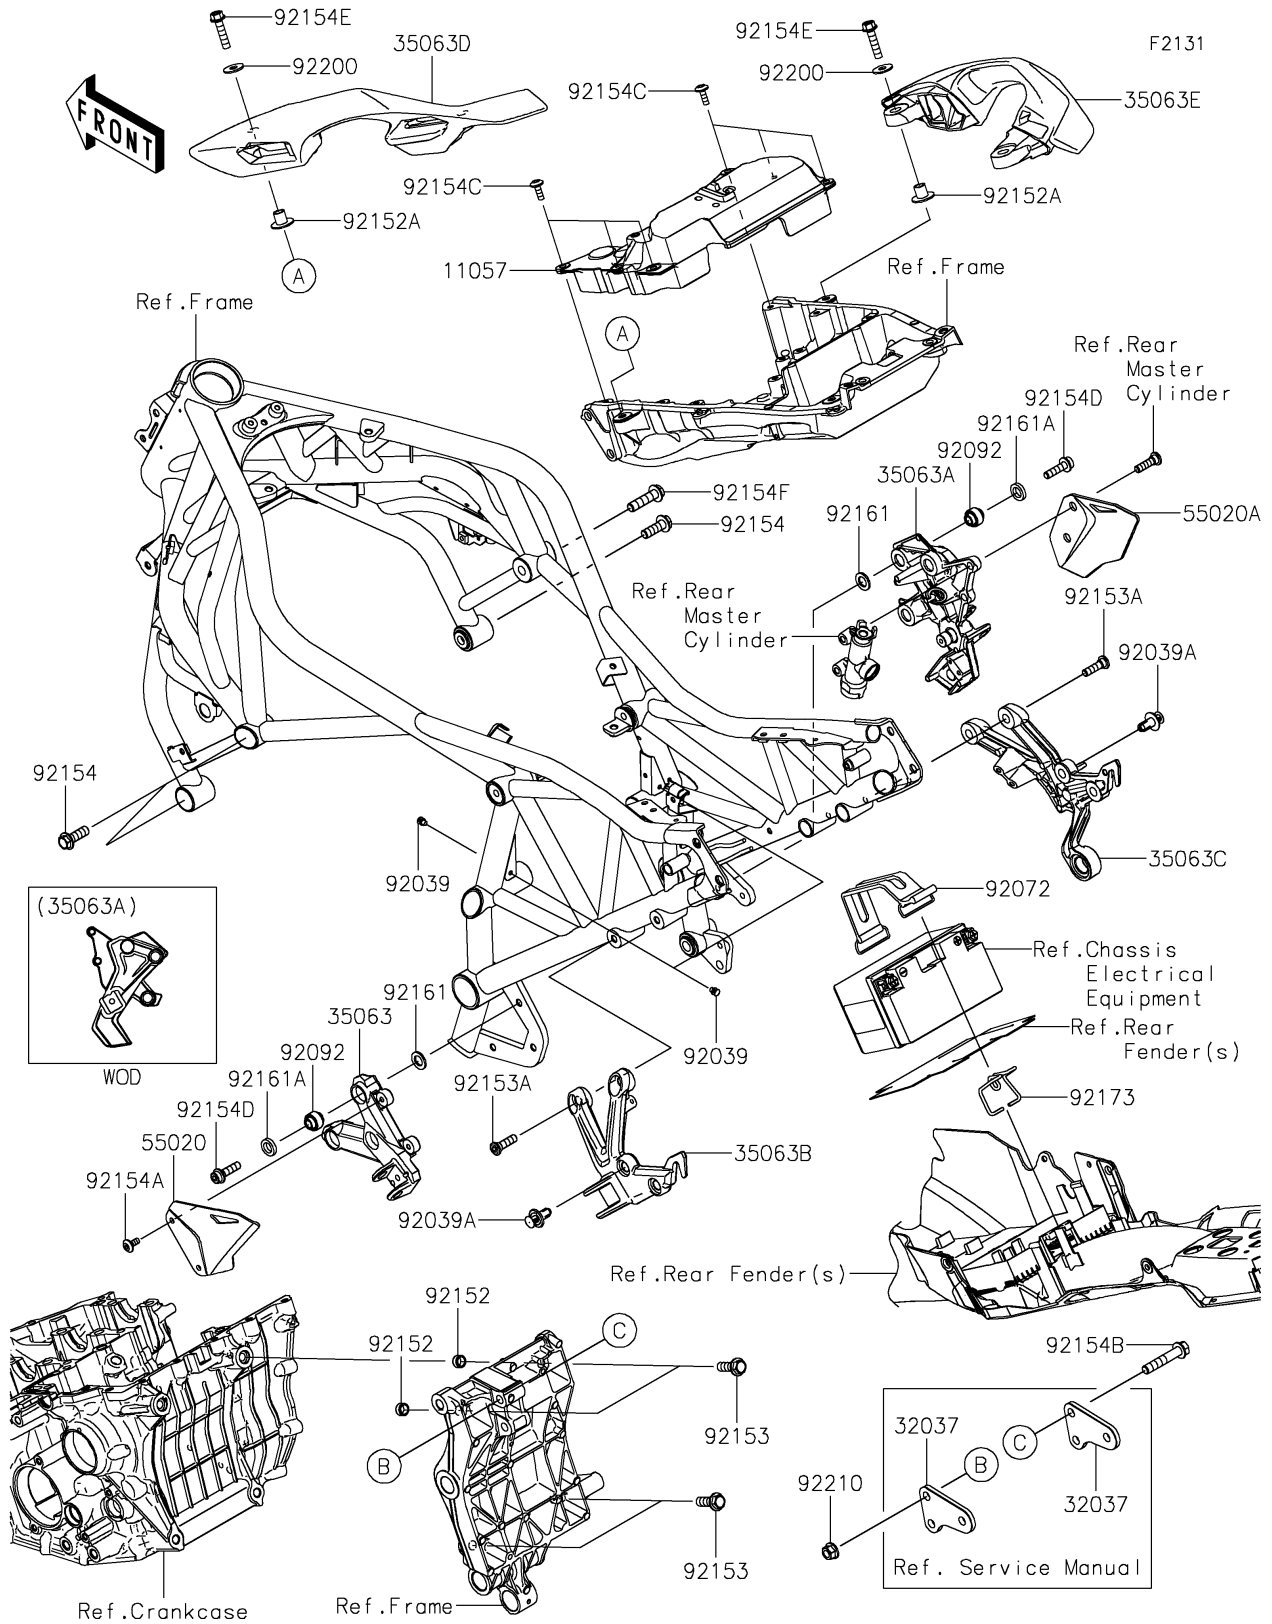

2020 NINJA H2® SX SE+ PARTS DIAGRAM

Frame Fittings

2020 NINJA H2®? SX SE+ PARTS LIST

Frame Fittings

ITEM NAME	PART NUMBER	QUANTITY
BRACKET,RR FRAME,UPP (Ref # 11057)	11057-1298	1
BRACKET-SHOCKABSORBER (Ref # 32037)	32037-0427	2
STAY,STEP,LH,FR,M.F.S.BLACK (Ref # 35063)	35063-1418-46R	1
STAY,STEP,RH,FR,M.F.S.BLACK (Ref # 35063A)	35063-1419-46R	1
STAY,STEP,LH,RR,M.F.S.BLACK (Ref # 35063B)	35063-1420-46R	1
STAY,STEP,RH,RR,M.F.S.BLACK (Ref # 35063C)	35063-1421-46R	1
STAY,GRIP,LH (Ref # 35063D)	35063-1474	1
STAY,GRIP,RH (Ref # 35063E)	35063-1475	1
GUARD,FOOT,LH (Ref # 55020)	55020-2201	1
GUARD,FOOT,RH (Ref # 55020A)	55020-2202	1
RIVET,PLASTI (Ref # 92039)	92039-0773	3
RIVET (Ref # 92039A)	92039-0789	4
BAND,L=150 (Ref # 92072)	92072-1338	1
BUSHING-RUBBER,8.4X20X18 (Ref # 92092)	92092-0039	6
COLLAR,DOWEL PIN (Ref # 92152)	92152-0679	2
COLLAR,9.05X12.6X15.3 (Ref # 92152A)	92152-2412	4
BOLT,FLANGED,10X30 (Ref # 92153)	92153-0801	4
BOLT,SOCKET,8X30 (Ref # 92153A)	92153-1624	4
BOLT,FLANGED,10X30 (Ref # 92154)	92154-0543	3
BOLT,SOCKET,6X14 (Ref # 92154A)	92154-0745	2
BOLT,FLANGED,10X54 (Ref # 92154B)	92154-0903	3
BOLT,SOCKET,6X18 (Ref # 92154C)	92154-1694	6
BOLT,SOCKET,8X30 (Ref # 92154D)	92154-2912	6
BOLT,FLANGED,8X35 (Ref # 92154E)	92154-2915	4
BOLT,FLANGED,10X40 (Ref # 92154F)	92154-2924	1
DAMPER,12.5X21X2 (Ref # 92161)	92161-0943	6
DAMPER,12.5X20X4 (Ref # 92161A)	92161-0944	6
CLAMP (Ref # 92173)	92173-2093	1
WASHER,8.5X23X1.6 (Ref # 92200)	92200-1936	4

2020 NINJA H2® SX SE+ PARTS LIST

Frame Fittings

ITEM NAME	PART NUMBER	QUANTITY
NUT,LOCK,FLANGED,10MM (Ref # 92210)	92210-1139	3