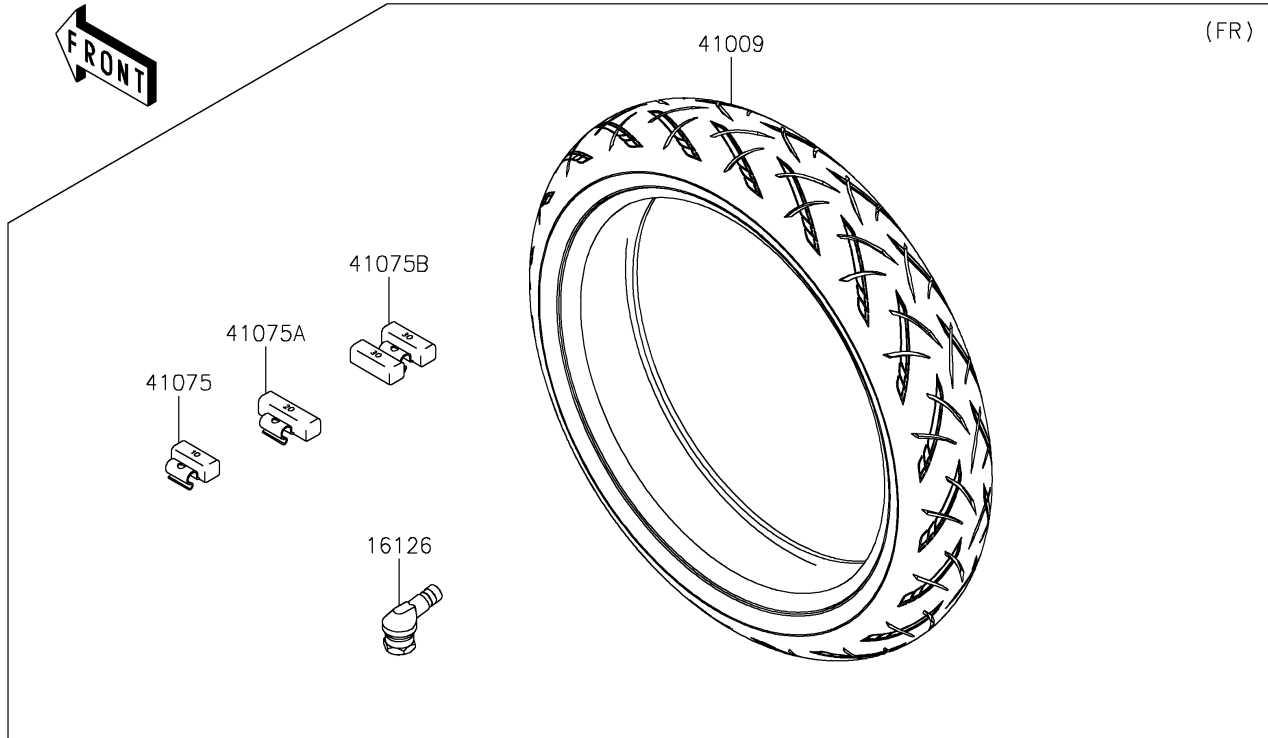

# 2020 NINJA H2® SX SE+ PARTS DIAGRAM

Tires

F2210

### Tires

ITEM NAME	PART NUMBER	QUANTITY
VALVE (Ref # 16126)	16126-0735	2
TIRE,FR,120/70ZR17(58W),S21F (Ref # 41009)	41009-0779	1
TIRE,RR,190/55ZR17(75W),S21R (Ref # 41009A)	41009-0780	1
BALANCER-WHEEL,10G,SILVER (Ref # 41075)	41075-0007	AR
BALANCER-WHEEL,20G,SILVER (Ref # 41075A)	41075-0008	AR
BALANCER-WHEEL,30G,SILVER (Ref # 41075B)	41075-0017	AR