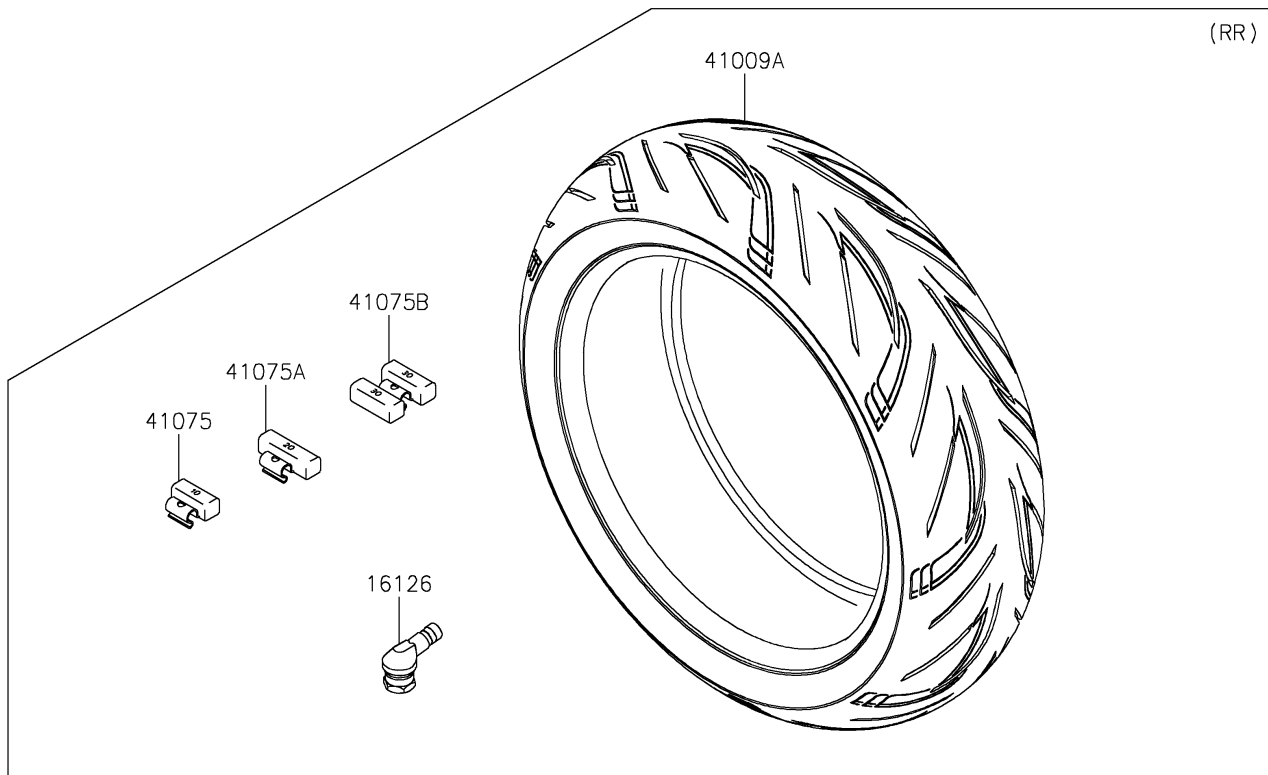

# 2020 NINJA H2® SX SE+ PARTS DIAGRAM

Tires

F2210

### Tires

ITEM NAME	PART NUMBER	QUANTITY
VALVE (Ref # 16126)	16126-0735	2
TIRE,FR,120/70ZR17(58W),S21F (Ref # 41009)	41009-0779	1
TIRE,RR,190/55ZR17(75W),S21R (Ref # 41009A)	41009-0780	1
BALANCER-WHEEL,10G,SILVER (Ref # 41075)	41075-0007	AR
BALANCER-WHEEL,20G,SILVER (Ref # 41075A)	41075-0008	AR
BALANCER-WHEEL,30G,SILVER (Ref # 41075B)	41075-0017	AR