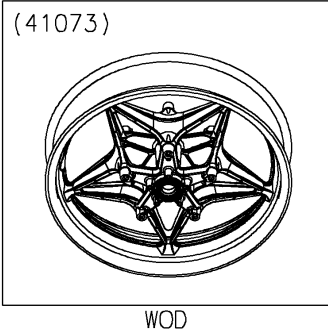

2020 NINJA H2® SX SE+ PARTS DIAGRAM

Front Wheel

F2230

2020 NINJA H2®? SX SE+ PARTS LIST

Front Wheel

ITEM NAME	PART NUMBER	QUANTITY
AXLE,FR,25X205 (Ref # 41068)	41068-0594	1
WHEEL-ASSY,FR,G.BLACK (Ref # 41073)	41073-0762-60P	1
SEAL-OIL,BJN-C2 32X47X5 (Ref # 92049)	92049-0050	2
COLLAR,FR AXLE,LH,L=44.5 (Ref # 92152)	92152-0240	1
COLLAR,FR HUB,L=115 (Ref # 92152A)	92152-0616	1
COLLAR,25X40X18 (Ref # 92152B)	92152-1947	2
BEARING-BALL,#6005UU (Ref # 601)	601B6005UU	2