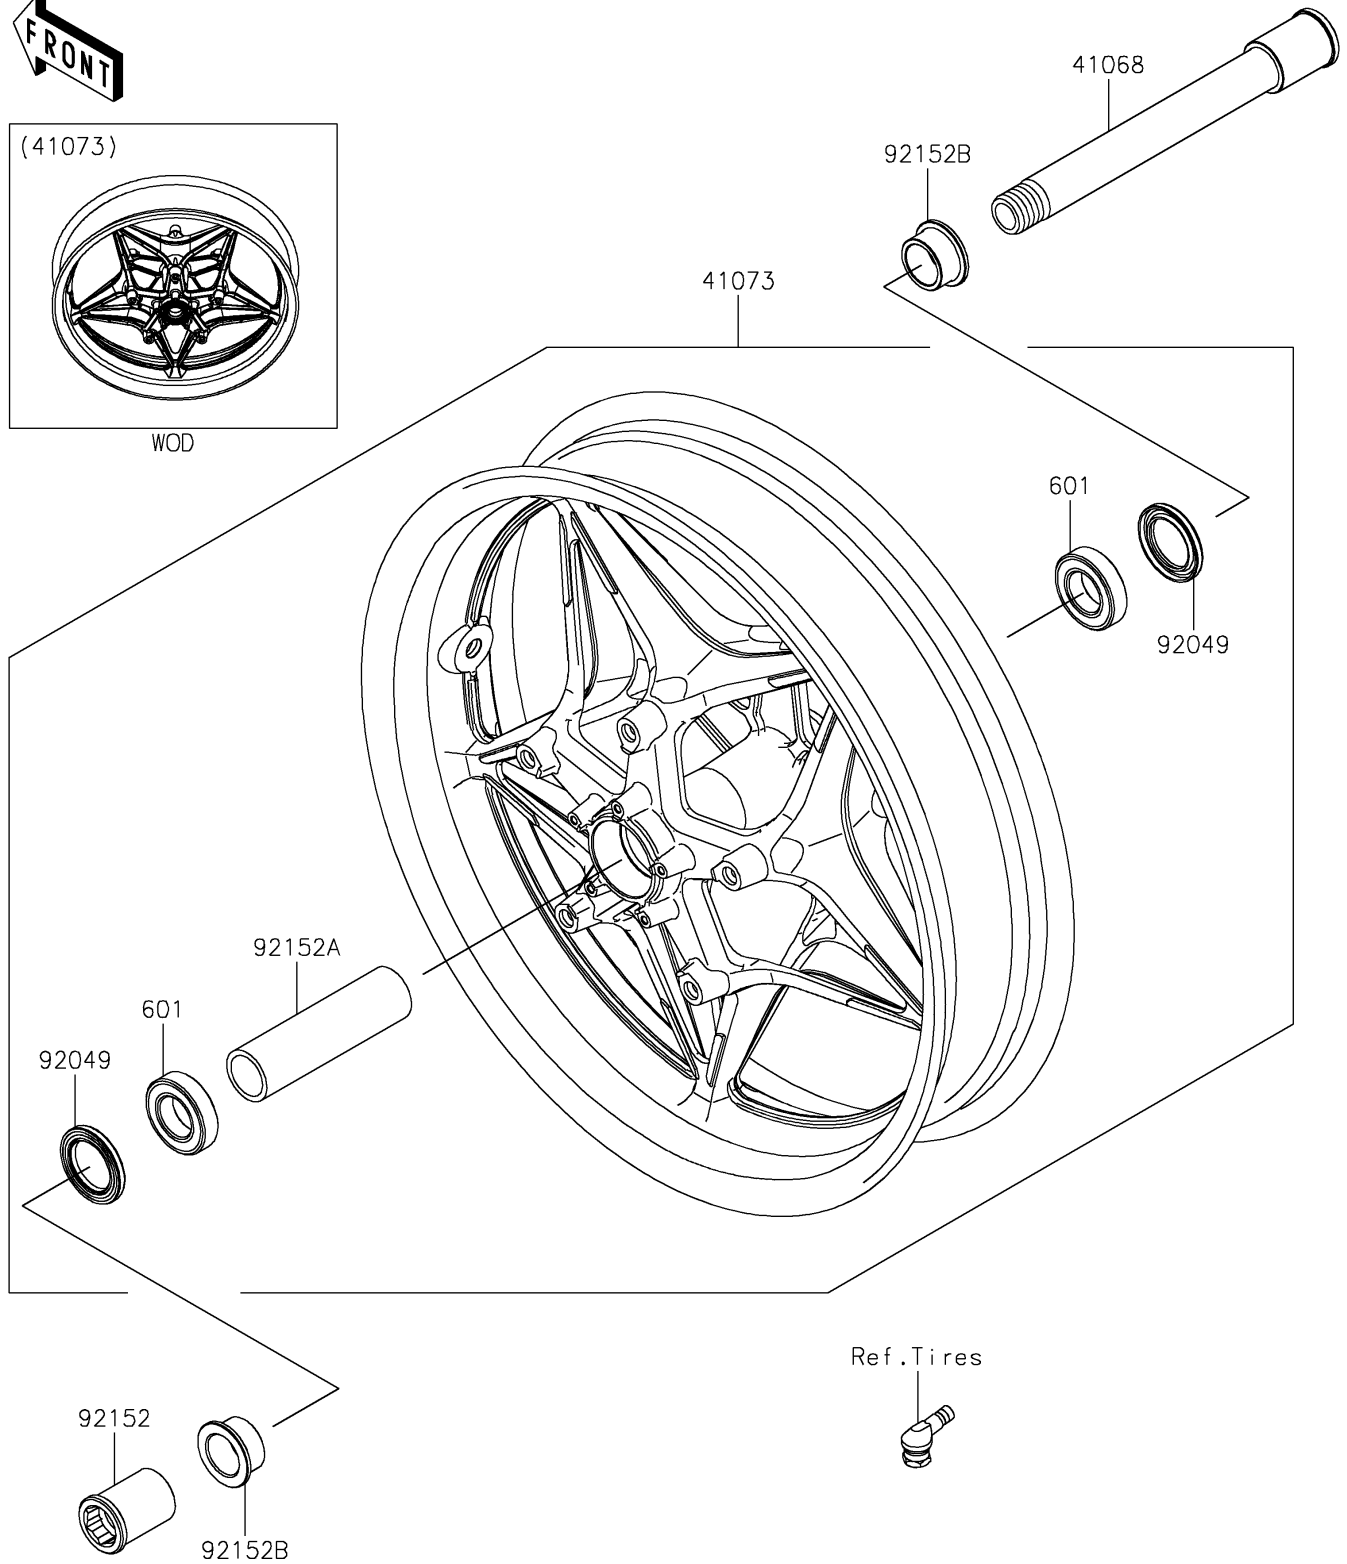

2020 NINJA H2® SX SE+ PARTS DIAGRAM

Front Wheel

F2230

2020 NINJA H2®? SX SE+ PARTS LIST

Front Wheel

ITEM NAME	PART NUMBER	QUANTITY
AXLE,FR,25X205 (Ref # 41068)	41068-0594	1
WHEEL-ASSY,FR,G.BLACK (Ref # 41073)	41073-0762-60P	1
SEAL-OIL,BJN-C2 32X47X5 (Ref # 92049)	92049-0050	2
COLLAR,FR AXLE,LH,L=44.5 (Ref # 92152)	92152-0240	1
COLLAR,FR HUB,L=115 (Ref # 92152A)	92152-0616	1
COLLAR,25X40X18 (Ref # 92152B)	92152-1947	2
BEARING-BALL,#6005UU (Ref # 601)	601B6005UU	2