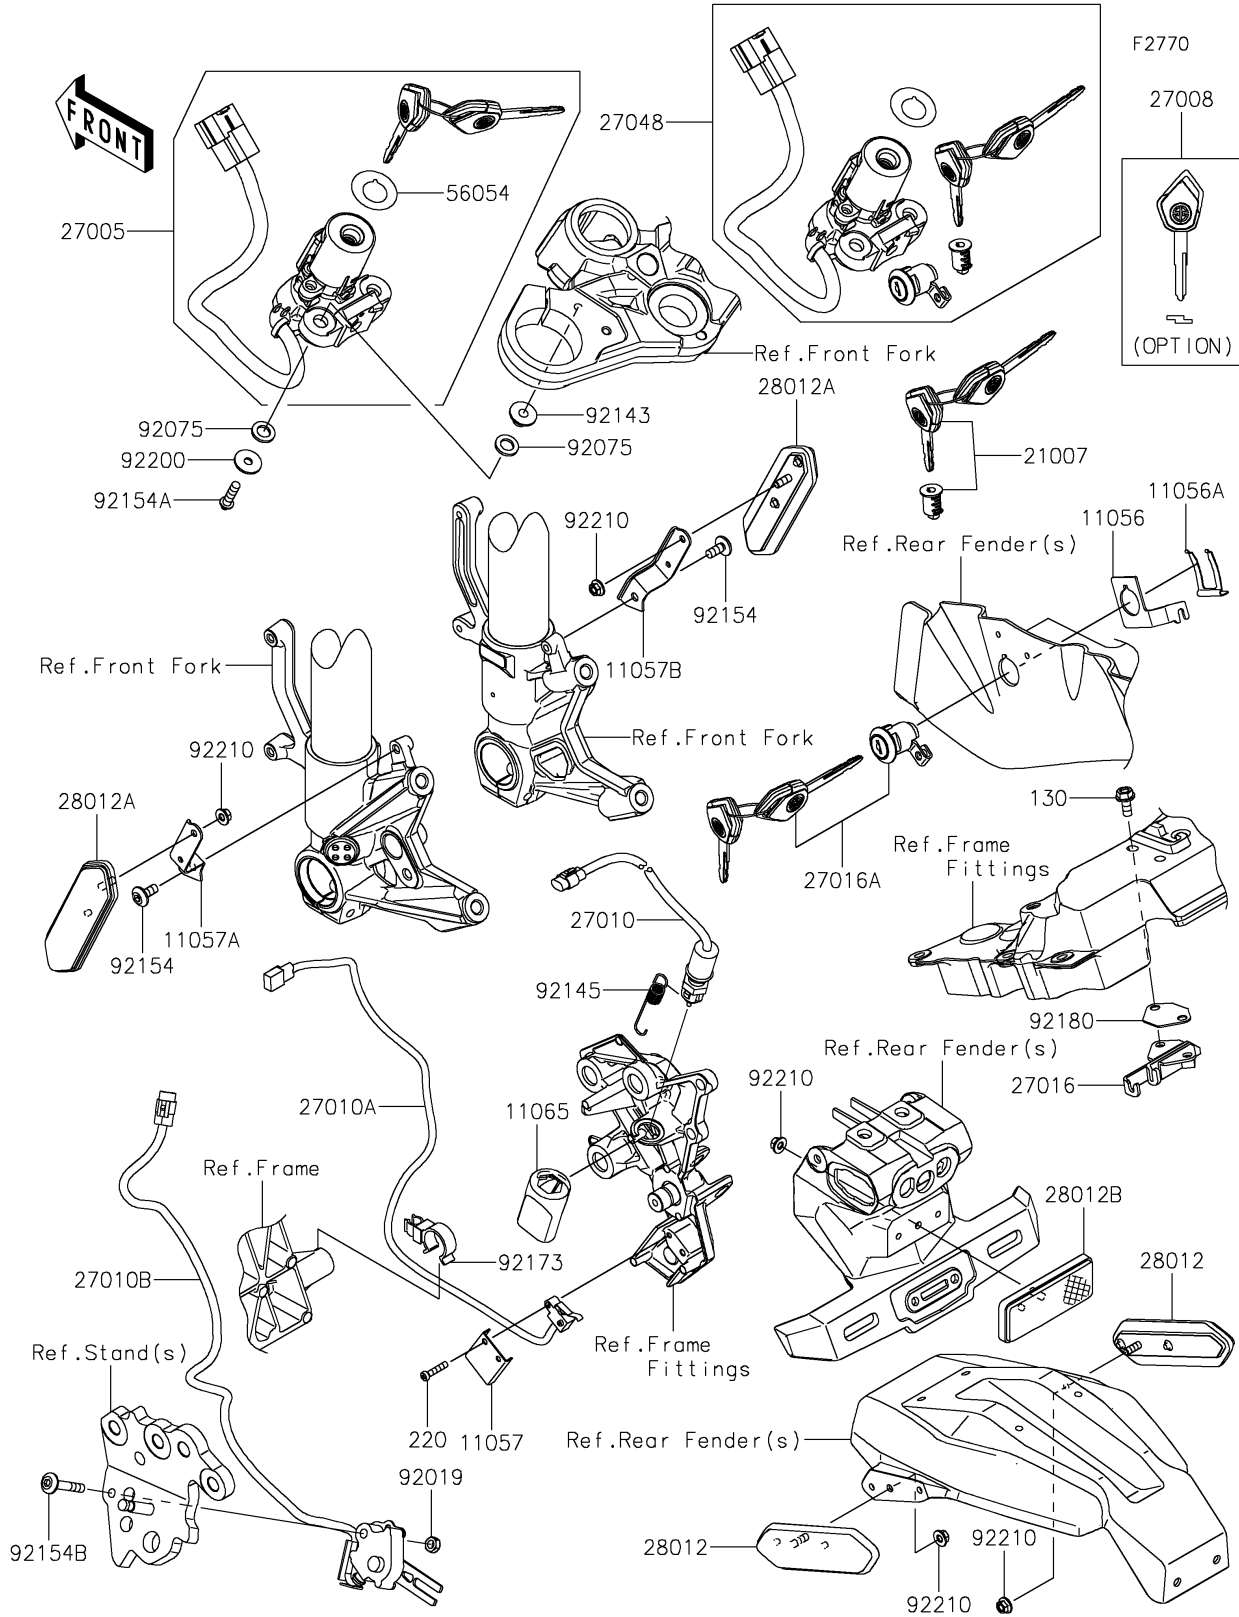

2019 NINJA H2™ SX SE+ PARTS DIAGRAM

Ignition Switch/Locks/Reflectors

2019 NINJA H2™ SX SE+ PARTS LIST

Ignition Switch/Locks/Reflectors

ITEM NAME	PART NUMBER	QUANTITY
BRACKET (Ref # 11056)	11056-0237	1
BRACKET,CLASP (Ref # 11056A)	11056-0238	1
BRACKET (Ref # 11057)	11057-1285	1
BRACKET,REFLECTOR,LH (Ref # 11057A)	11057-1300	1
BRACKET,REFLECTOR,RH (Ref # 11057B)	11057-1301	1
CAP,RR BRAKE SWITCH (Ref # 11065)	11065-0381	1
ROTOR,LOCK,TANK CAP (Ref # 21007)	21007-5079	1
SWITCH-ASSY-IGNITION (Ref # 27005)	27005-0641	1
KEY-LOCK,BLANK (Ref # 27008)	27008-0590	1
SWITCH,STOP (Ref # 27010)	27010-0836	1
SWITCH,REAR BRAKE (Ref # 27010A)	27010-0865	1
SWITCH,SIDE STAND (Ref # 27010B)	27010-0872	1
LOCK-ASSY,SEAT STRIKER (Ref # 27016)	27016-1115	1
LOCK-ASSY,SEAT (Ref # 27016A)	27016-5389	1
SWITCH-ASSY (Ref # 27048)	27048-5148	1
REFLECTOR-REFLEX,RED (Ref # 28012)	28012-0043	2
REFLECTOR-REFLEX,CCC (Ref # 28012A)	28012-0045	2
REFLECTOR-REFLEX (Ref # 28012B)	28012-1077	1
MARK,IGNITION (Ref # 56054)	56054-1596	1
NUT,LOCK,6MM (Ref # 92019)	92019-008	1
DAMPER (Ref # 92075)	92075-1564	4
COLLAR,L=9.6 (Ref # 92143)	92143-1016	2
SPRING (Ref # 92145)	92145-1794	1
BOLT,SOCKET,6X14 (Ref # 92154)	92154-0745	2
BOLT,TORX,6X22 (Ref # 92154A)	92154-1858	2
BOLT,SOCKET,6X34 (Ref # 92154B)	92154-2834	1
CLAMP (Ref # 92173)	92173-1227	1
SHIM (Ref # 92180)	92180-1542	1
WASHER,6X20X1.6 (Ref # 92200)	92200-0212	2

2019 NINJA H2™ SX SE+ PARTS LIST

Ignition Switch/Locks/Reflectors

ITEM NAME	PART NUMBER	QUANTITY
NUT,FLANGED,5MM (Ref # 92210)	92210-0007	5
BOLT-FLANGED,6X14 (Ref # 130)	130BB0614	2
SCREW-PAN-CROS,4X20 (Ref # 220)	220AA0420	1