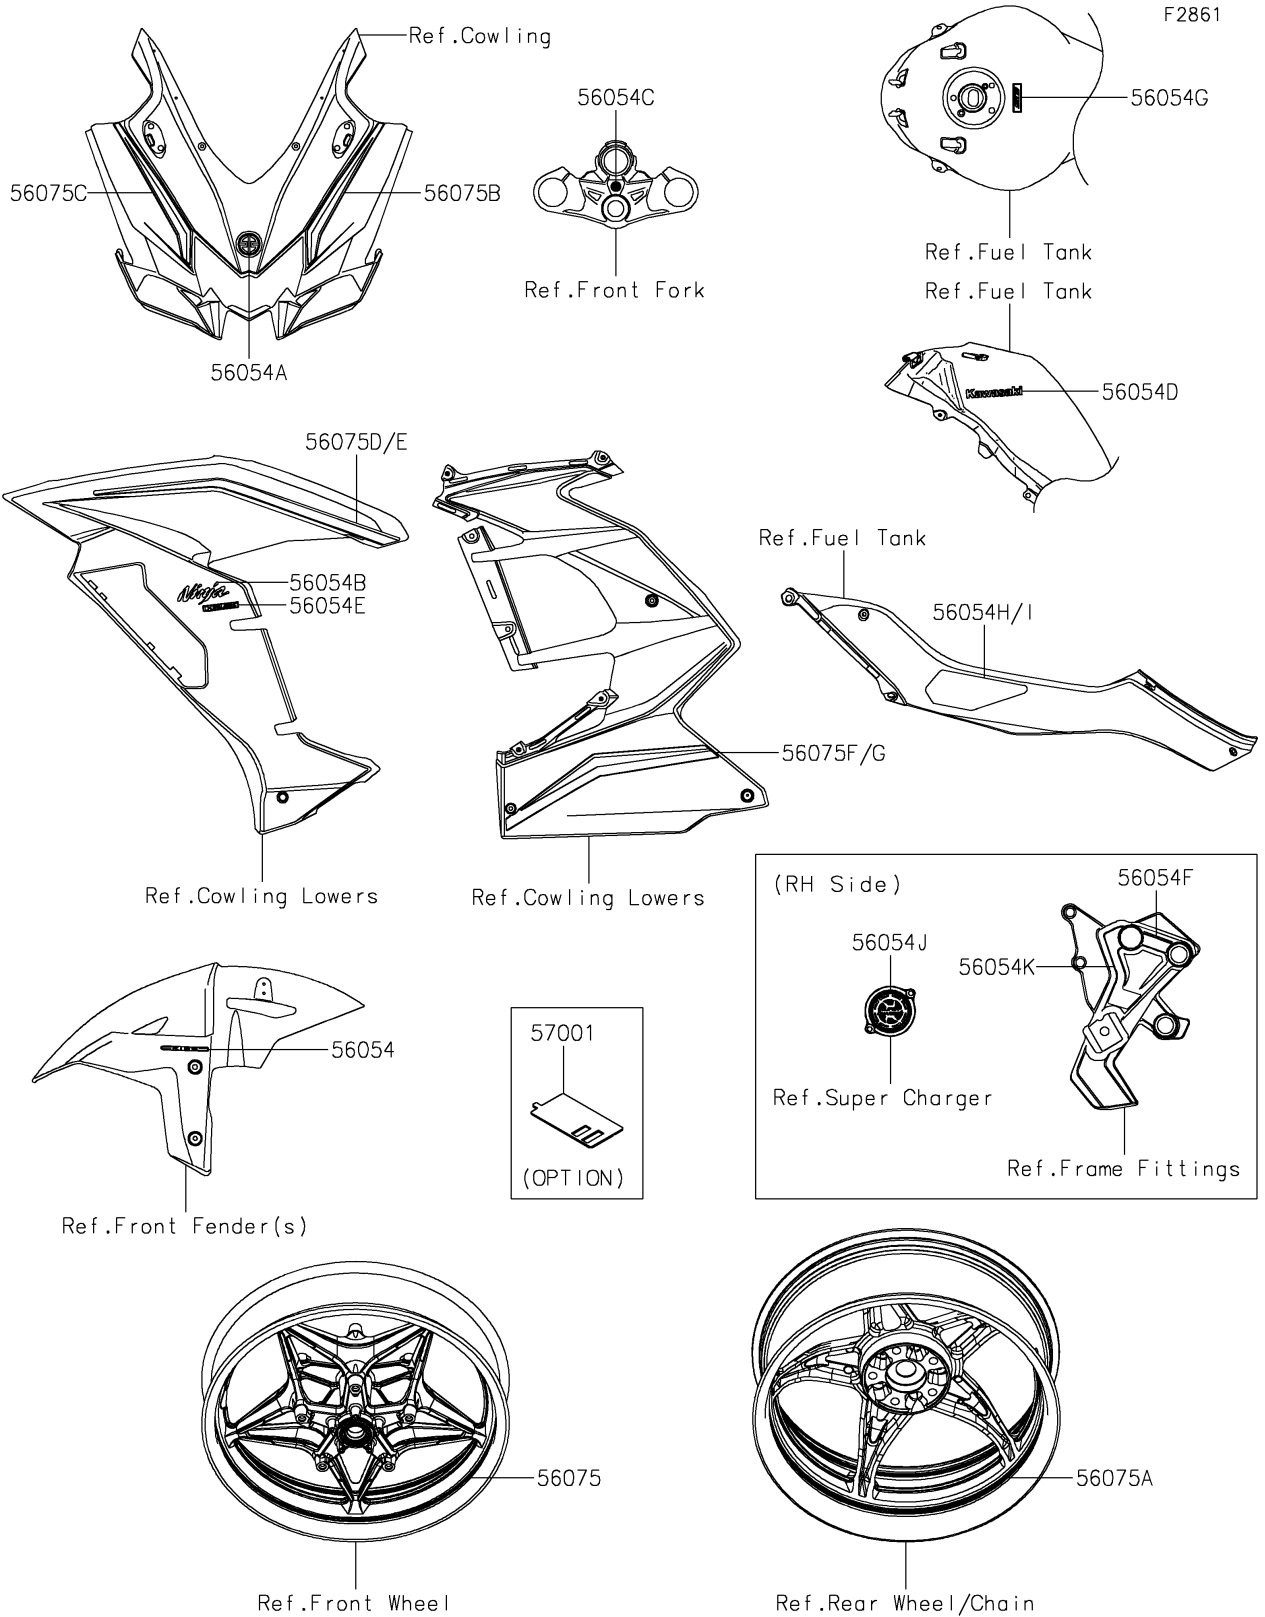

# 2019 NINJA H2™ SX SE+ PARTS DIAGRAM

Decals(Gray)(DKF)

## 2019 NINJA H2™ SX SE+ PARTS LIST

Decals(Gray)(DKF)

ITEM NAME	PART NUMBER	QUANTITY
MARK,FR FENDER,KIBS (Ref # 56054)	56054-0721	2
MARK,UPP COWL.,RIVER (Ref # 56054A)	56054-1557	1
MARK,SIDE COVER,NINJA (Ref # 56054B)	56054-1626	2
MARK,UPP HOLDER,RIVER (Ref # 56054C)	56054-1628	1
MARK,KAWASAKI (Ref # 56054D)	56054-1876	2
MARK,H2 SX,3D (Ref # 56054E)	56054-2330	2
MARK,STEP STAY,TOP (Ref # 56054F)	56054-2433	1
MARK,FUEL TANK,SE,3D (Ref # 56054G)	56054-2435	1
MARK,KNEE PAD,LH (Ref # 56054H)	56054-2455	1
MARK,KNEE PAD,RH (Ref # 56054I)	56054-2456	1
MARK,SUPERCHARGED (Ref # 56054J)	56054-2534	1
MARK,STEP STAY,SIDE (Ref # 56054K)	56054-2601	1
PATTERN,FR WHEEL,GRN,10X1372 (Ref # 56075)	56075-4309	2
PATTERN,RR WHEEL,GRN,12X1377 (Ref # 56075A)	56075-4310	2
PATTERN,UPP COWL.,LH (Ref # 56075B)	56075-7811	1
PATTERN,UPP COWL.,RH (Ref # 56075C)	56075-7812	1
PATTERN,SIDE COWL.,FR,LH (Ref # 56075D)	56075-7813	1
PATTERN,SIDE COWL.,FR,RH (Ref # 56075E)	56075-7814	1
PATTERN,SIDE COWL.,RR,LH (Ref # 56075F)	56075-7815	1
PATTERN,SIDE COWL.,RR,RH (Ref # 56075G)	56075-7816	1
RIM STRIPE APPLICATOR,10/12MM (Ref # 57001)	57001-1836	AR