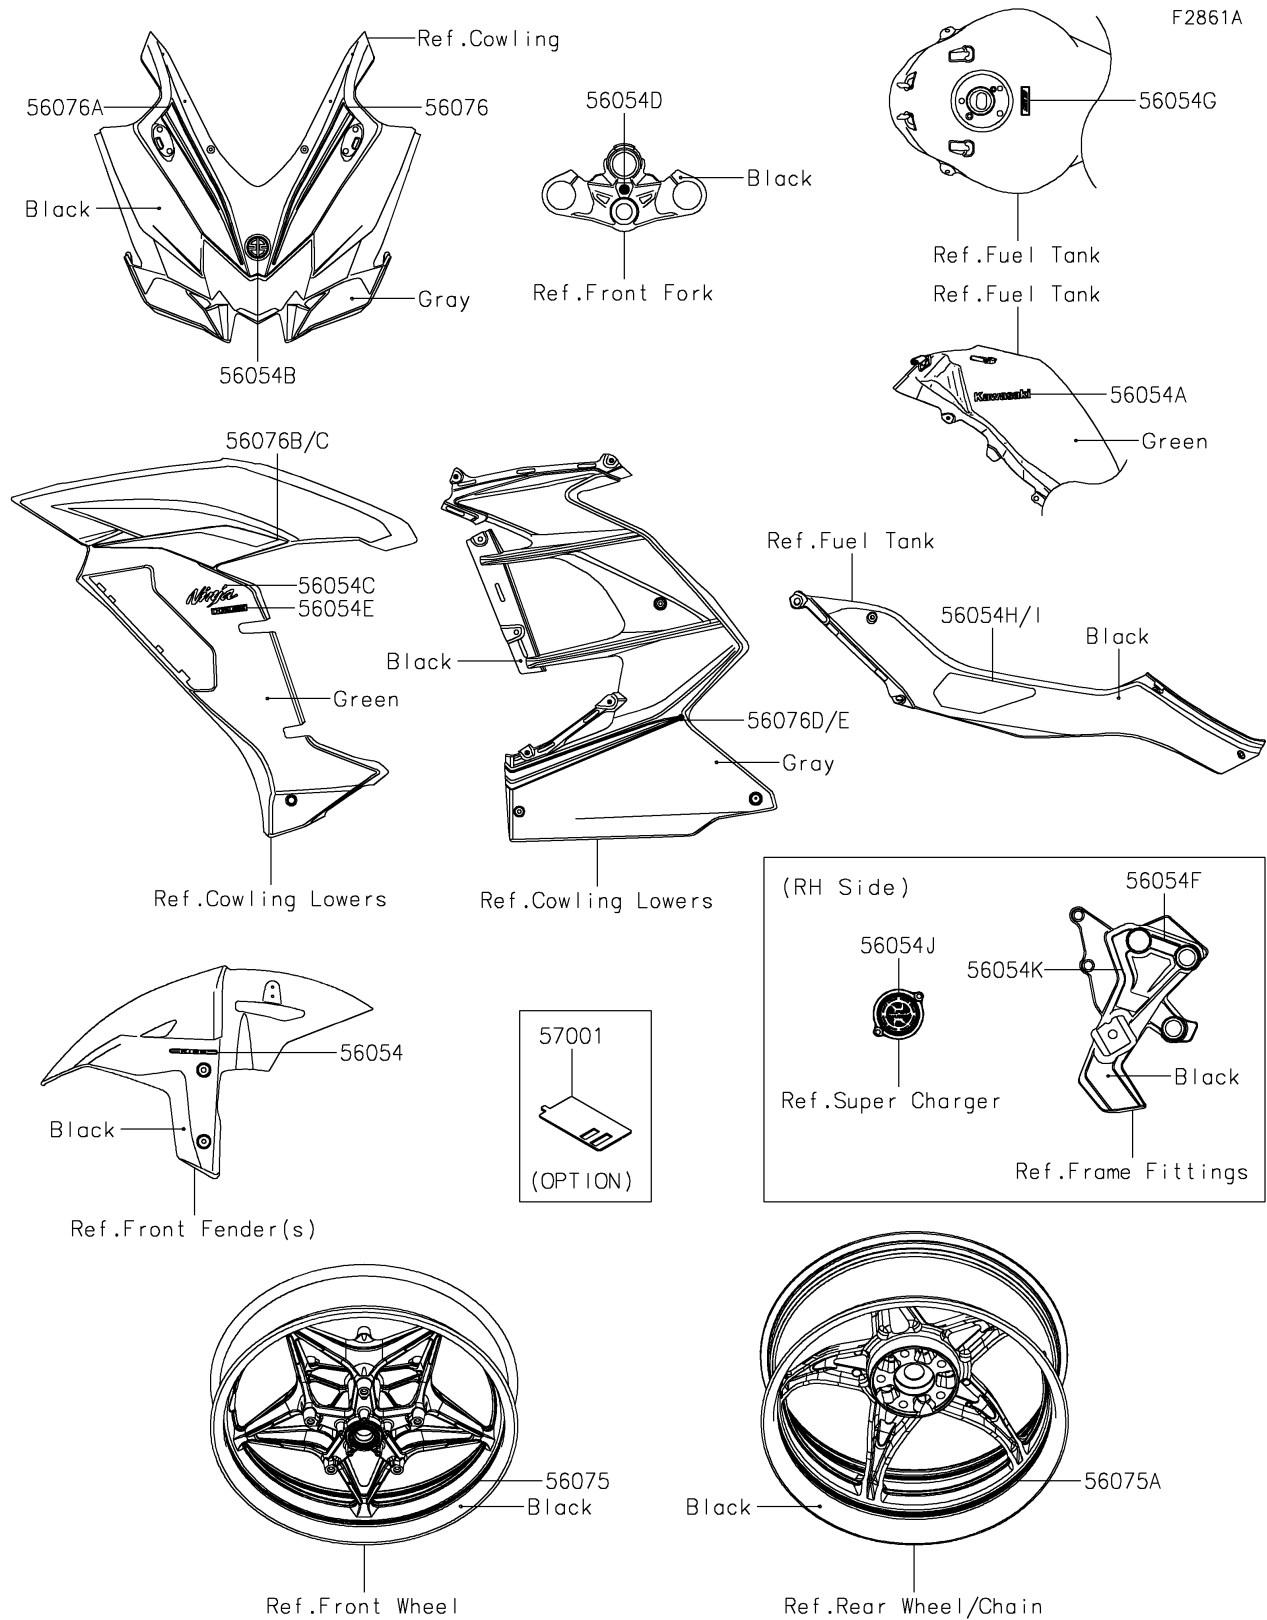

2020 NINJA H2® SX SE+ PARTS DIAGRAM

Decals(Green)(DLF)

2020 NINJA H2® SX SE+ PARTS LIST

Decals(Green)(DLF)

ITEM NAME	PART NUMBER	QUANTITY
MARK,FR FENDER,KIBS (Ref # 56054)	56054-0721	2
MARK,KAWASAKI (Ref # 56054A)	56054-1356	2
MARK,UPP COWL.,RIVER (Ref # 56054B)	56054-1557	1
MARK,SIDE COVER,NINJA (Ref # 56054C)	56054-1626	2
MARK,UPP HOLDER,RIVER (Ref # 56054D)	56054-1628	1
MARK,H2 SX,3D (Ref # 56054E)	56054-2330	2
MARK,STEP STAY,TOP (Ref # 56054F)	56054-2433	1
MARK,FUEL TANK,SE,3D (Ref # 56054G)	56054-2435	1
MARK,KNEE PAD,LH (Ref # 56054H)	56054-2455	1
MARK,KNEE PAD,RH (Ref # 56054I)	56054-2456	1
MARK,SUPERCHARGED (Ref # 56054J)	56054-2534	1
MARK,STEP STAY,SIDE (Ref # 56054K)	56054-2601	1
PATTERN,FR WHEEL,GRN,10X1372 (Ref # 56075)	56075-4309	2
PATTERN,RR WHEEL,GRN,12X1377 (Ref # 56075A)	56075-4310	2
PATTERN,UPP COWL.,LH (Ref # 56076)	56076-0593	1
PATTERN,UPP COWL.,RH (Ref # 56076A)	56076-0594	1
PATTERN,SIDE COWL.,FR,LH (Ref # 56076B)	56076-0595	1
PATTERN,SIDE COWL.,FR,RH (Ref # 56076C)	56076-0596	1
PATTERN,SIDE COWL.,RR,LH (Ref # 56076D)	56076-0597	1
PATTERN,SIDE COWL.,RR,RH (Ref # 56076E)	56076-0598	1
RIM STRIPE APPLICATOR,10/12MM (Ref # 57001)	57001-1836	AR