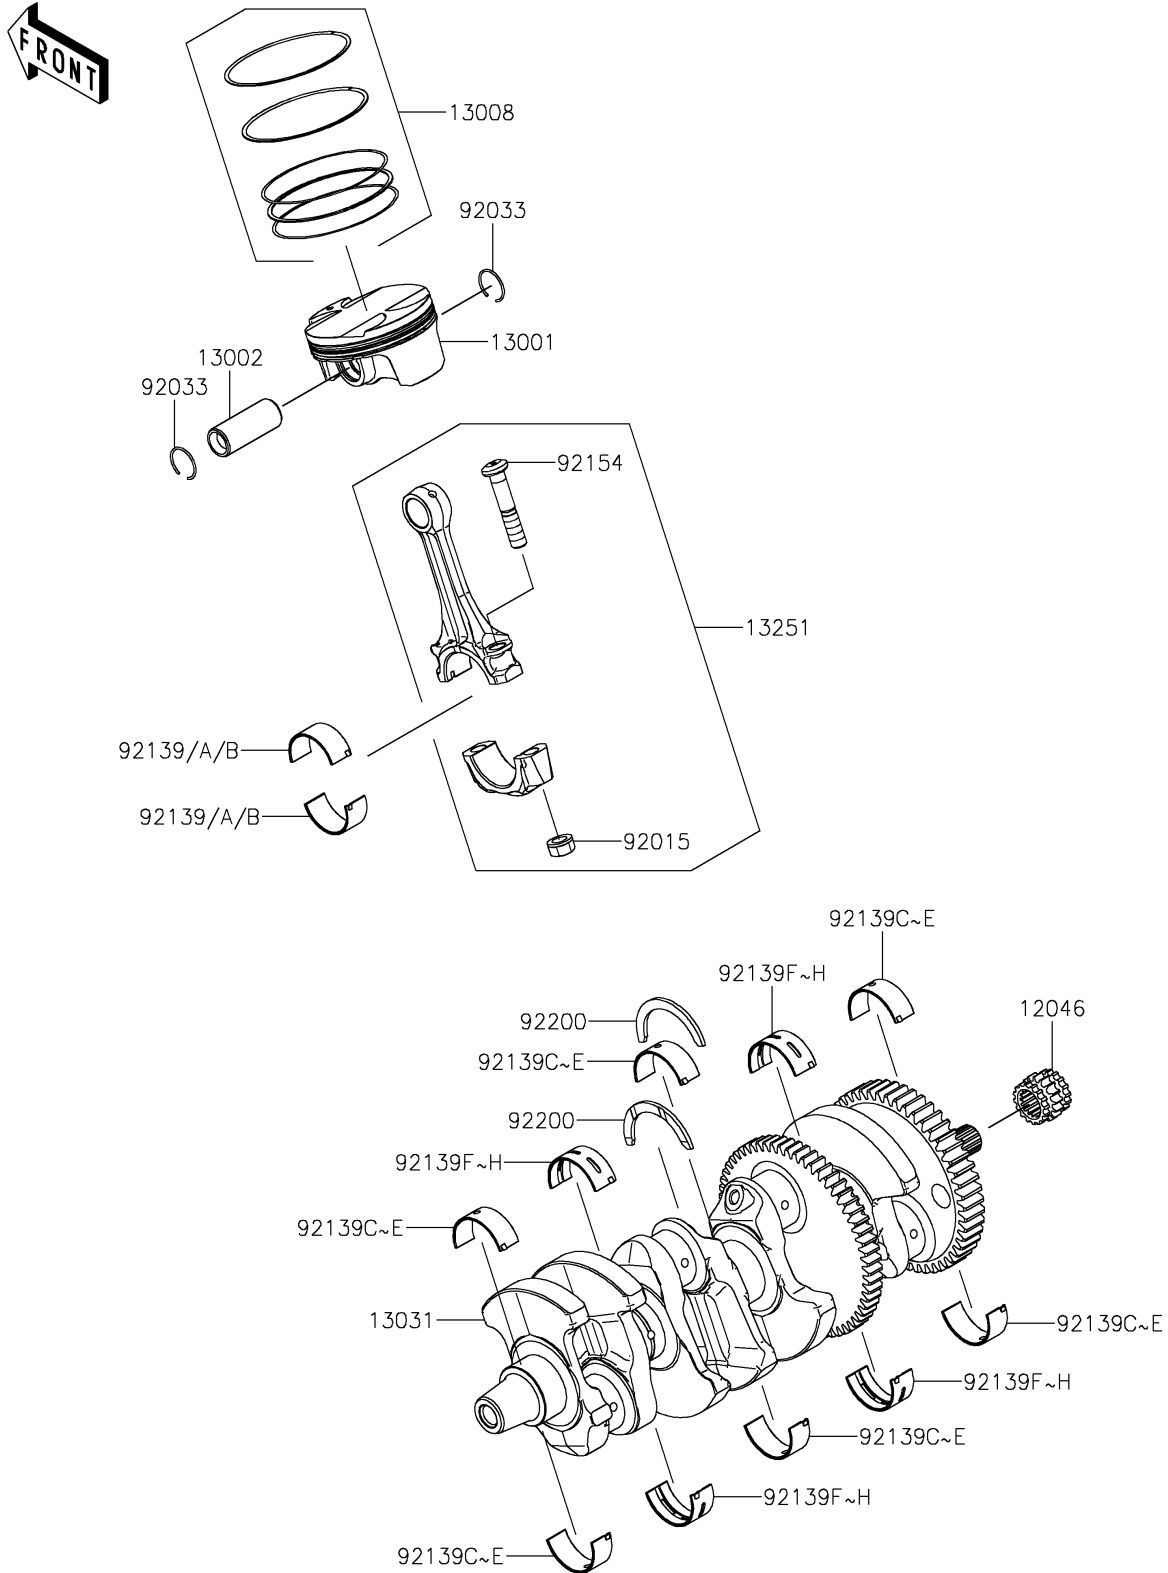

2019 NINJA H2™ PARTS DIAGRAM

Crankshaft/Piston(s)

E1320

2019 NINJA H2™ PARTS LIST

Crankshaft/Piston(s)

ITEM NAME	PART NUMBER	QUANTITY
SPROCKET,16T (Ref # 12046)	12046-0033	1
PISTON-ENGINE (Ref # 13001)	13001-0764	4
PIN-PISTON (Ref # 13002)	13002-0043	4
RING-SET-PISTON (Ref # 13008)	13008-0560	4
CRANKSHAFT-COMP (Ref # 13031)	13031-0802	1
ROD-ASSY-CONNECTING,J (Ref # 13251)	13251-0734-JJ	4
NUT,CONNECTING ROD (Ref # 92015)	92015-1559	8
RING-SNAP,20.5X1.2 (Ref # 92033)	92033-1099	8
BUSHING,CON-ROD,BLUE (Ref # 92139)	92139-0818	8
BUSHING,CON-ROD,BLACK (Ref # 92139A)	92139-0819	AR
BUSHING,CON-ROD,BROWN (Ref # 92139B)	92139-0820	AR
BUSHING,#1,BLUE (Ref # 92139C)	92139-0821	6
BUSHING,#1,BLACK (Ref # 92139D)	92139-0822	AR
BUSHING,#1,BROWN (Ref # 92139E)	92139-0823	AR
BUSHING,#2,BLUE (Ref # 92139F)	92139-0824	4
BUSHING,#2,BLACK (Ref # 92139G)	92139-0825	AR
BUSHING,#2,BROWN (Ref # 92139H)	92139-0826	AR
BOLT,CON-ROD,9X47.5 (Ref # 92154)	92154-3883	8
WASHER,T=2.5 (Ref # 92200)	92200-0744	2