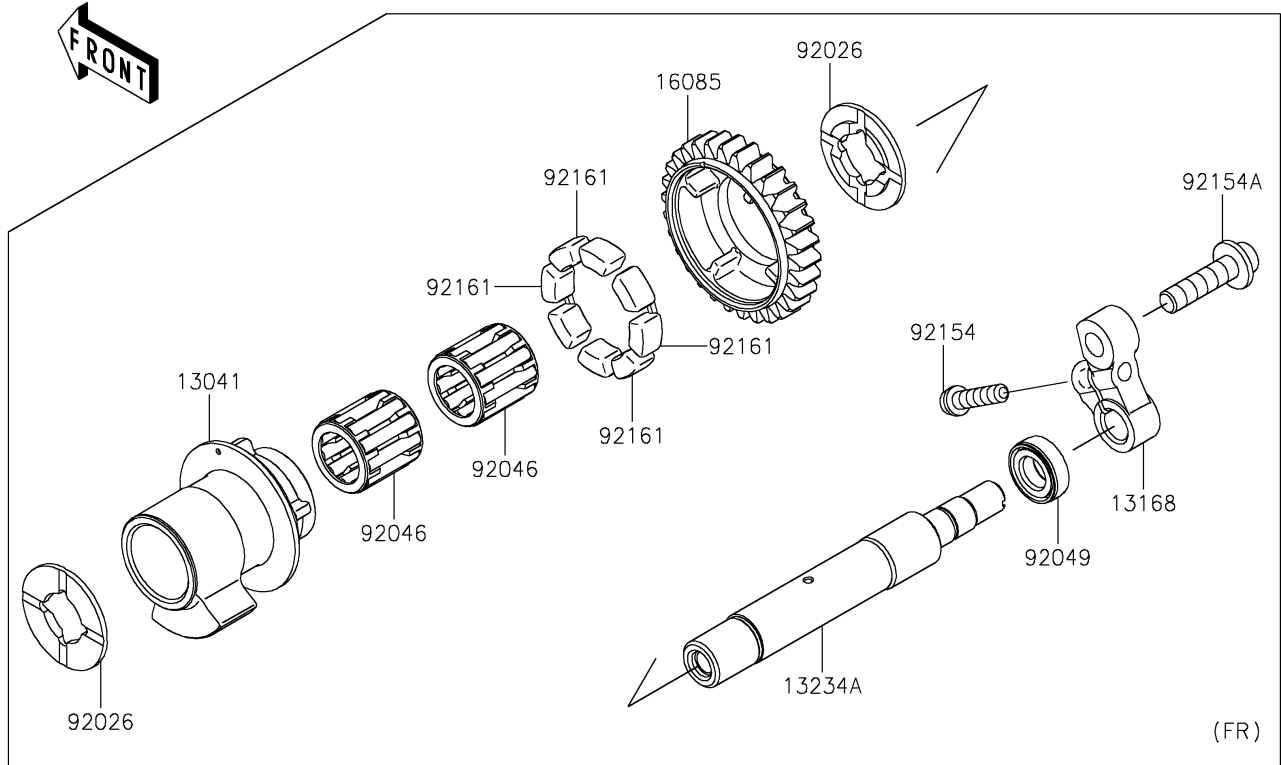

2020 NINJA H2™ PARTS DIAGRAM

Balancer

E1323

2020 NINJA H2™ PARTS LIST

Balancer

ITEM NAME	PART NUMBER	QUANTITY
BALANCER,FR (Ref # 13041)	13041-0043	1
BALANCER,RR (Ref # 13041A)	13041-0045	1
LEVER,BACKLASH ADJUSTMENT (Ref # 13168)	13168-0831	2
SHAFT-COMP (Ref # 13234)	13234-0050	1
SHAFT-COMP (Ref # 13234A)	13234-0595	1
GEAR,30T (Ref # 16085)	16085-0621	2
SPACER (Ref # 92026)	92026-0730	4
BEARING-NEEDLE (Ref # 92046)	92046-1266	4
SEAL-OIL (Ref # 92049)	92049-0720	2
BOLT,SOCKET,6X25 (Ref # 92154)	92154-1457	2
BOLT,SOCKET,8X30 (Ref # 92154A)	92154-1679	2
DAMPER (Ref # 92161)	92161-1055	8