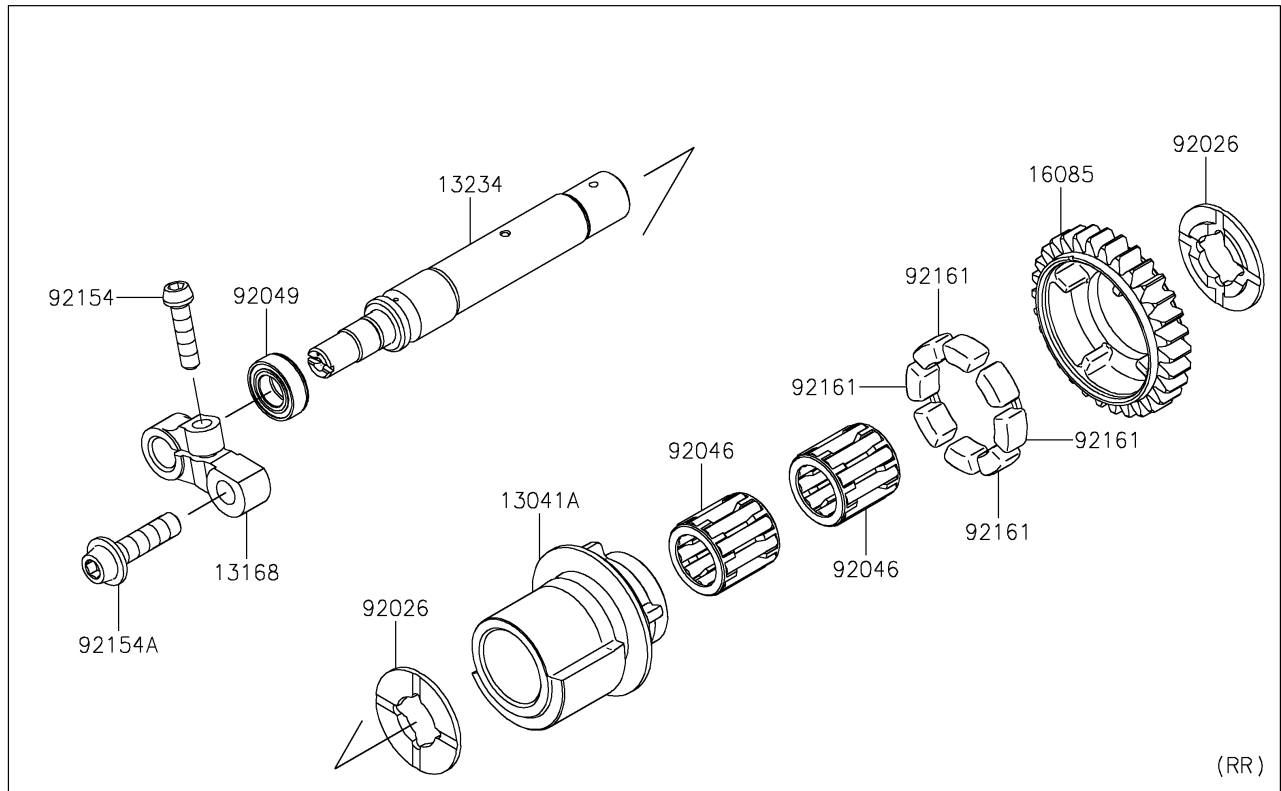

2020 NINJA H2™ PARTS DIAGRAM

Balancer

E1323

2020 NINJA H2™ PARTS LIST

Balancer

ITEM NAME	PART NUMBER	QUANTITY
BALANCER,FR (Ref # 13041)	13041-0043	1
BALANCER,RR (Ref # 13041A)	13041-0045	1
LEVER,BACKLASH ADJUSTMENT (Ref # 13168)	13168-0831	2
SHAFT-COMP (Ref # 13234)	13234-0050	1
SHAFT-COMP (Ref # 13234A)	13234-0595	1
GEAR,30T (Ref # 16085)	16085-0621	2
SPACER (Ref # 92026)	92026-0730	4
BEARING-NEEDLE (Ref # 92046)	92046-1266	4
SEAL-OIL (Ref # 92049)	92049-0720	2
BOLT,SOCKET,6X25 (Ref # 92154)	92154-1457	2
BOLT,SOCKET,8X30 (Ref # 92154A)	92154-1679	2
DAMPER (Ref # 92161)	92161-1055	8