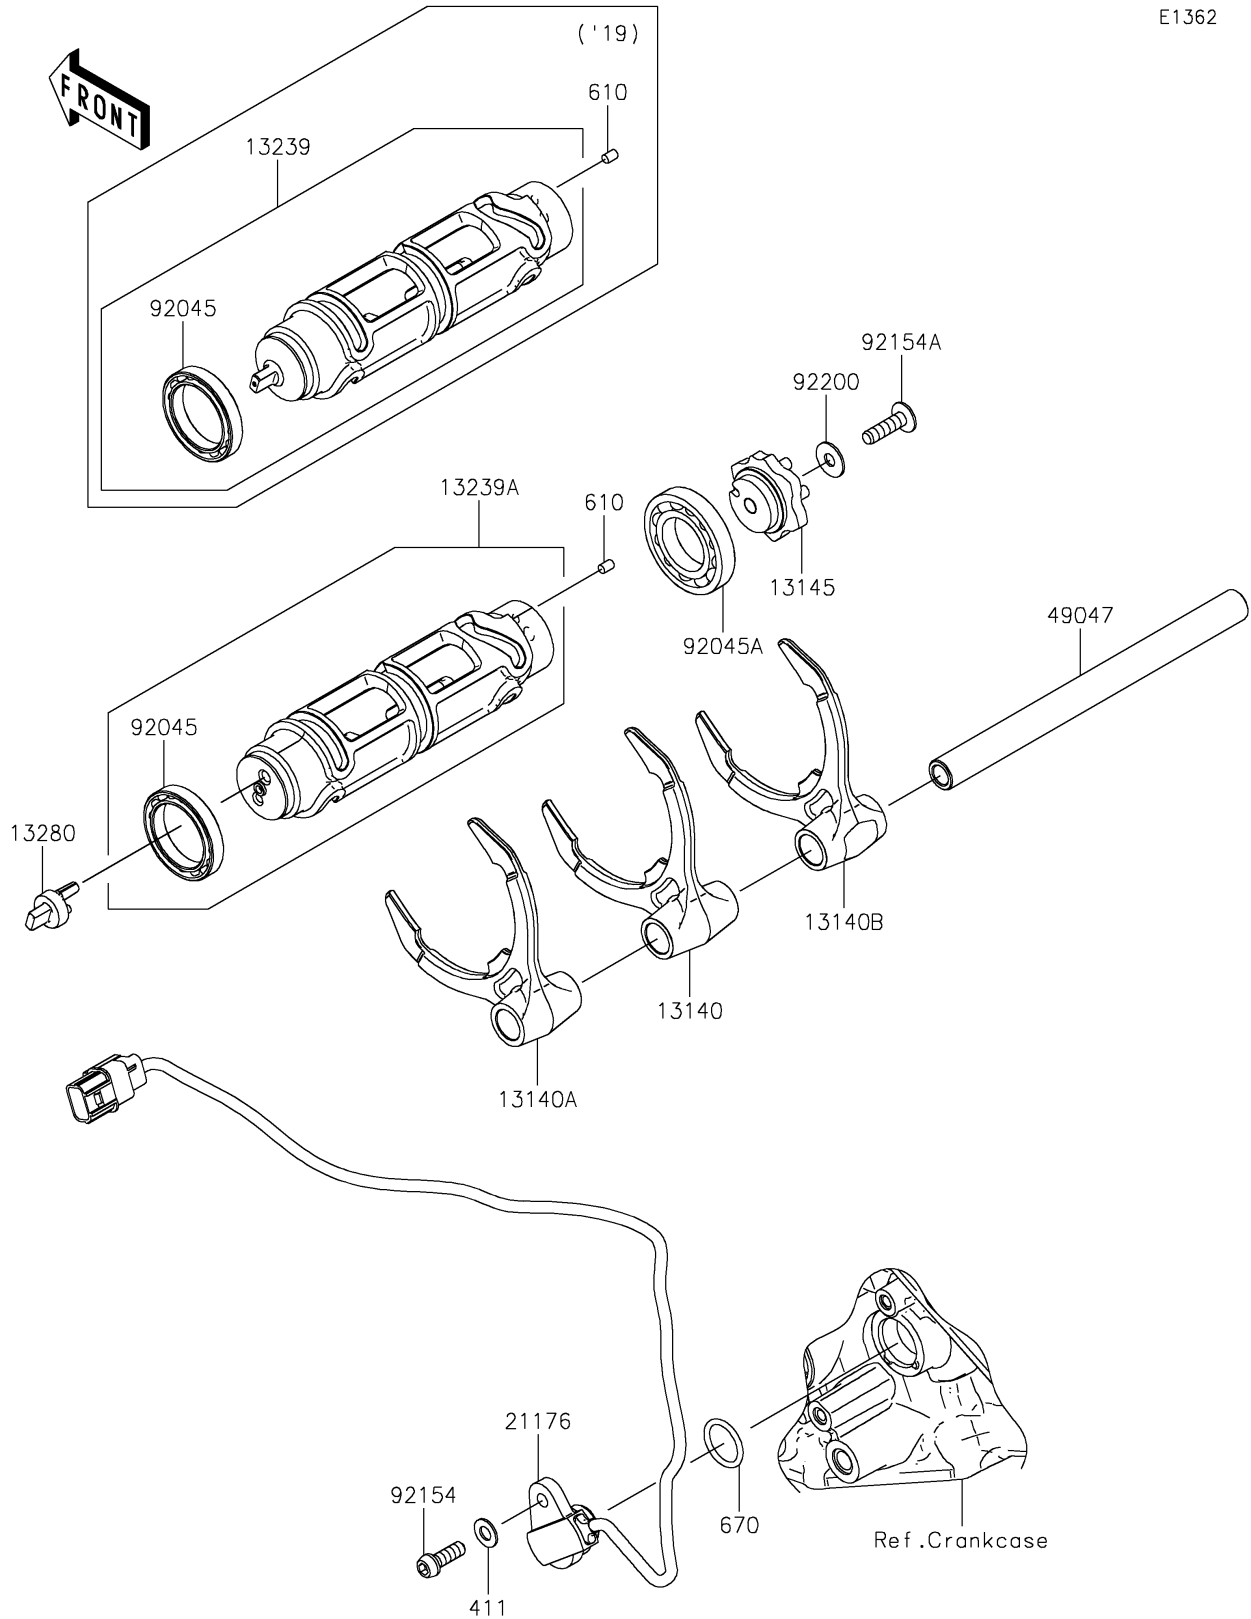

2019 NINJA H2™ PARTS DIAGRAM

Gear Change Drum/Shift Fork(s)

E1362

2019 NINJA H2™ PARTS LIST

Gear Change Drum/Shift Fork(s)

ITEM NAME	PART NUMBER	QUANTITY
FORK-SHIFT,3RD&4TH (Ref # 13140)	13140-0645	1
FORK-SHIFT,5TH&6TH (Ref # 13140A)	13140-0646	1
FORK-SHIFT,1ST&2ND (Ref # 13140B)	13140-0649	1
CAM-CHANGE DRUM (Ref # 13145)	13145-0572	1
DRUM-ASSY-CHANGE (Ref # 13239)	13239-0583	1
SENSOR,GEAR POSITION (Ref # 21176)	21176-0787	1
ROD-SHIFT (Ref # 49047)	49047-0635	1
BEARING-BALL,6806 (Ref # 92045)	92045-0826	1
BEARING-BALL,16005 (Ref # 92045A)	92045-1045	1
BOLT,SOCKET,6X18 (Ref # 92154)	92154-1455	1
BOLT,TORX,6X22 (Ref # 92154A)	92154-2903	1
WASHER,6X16X1 (Ref # 92200)	92200-2145	1
WASHER-PLAIN,6MM (Ref # 411)	411AA0600	1
ROLLER,4X6 (Ref # 610)	610A0406	1
O RING,18MM (Ref # 670)	670D2018	1