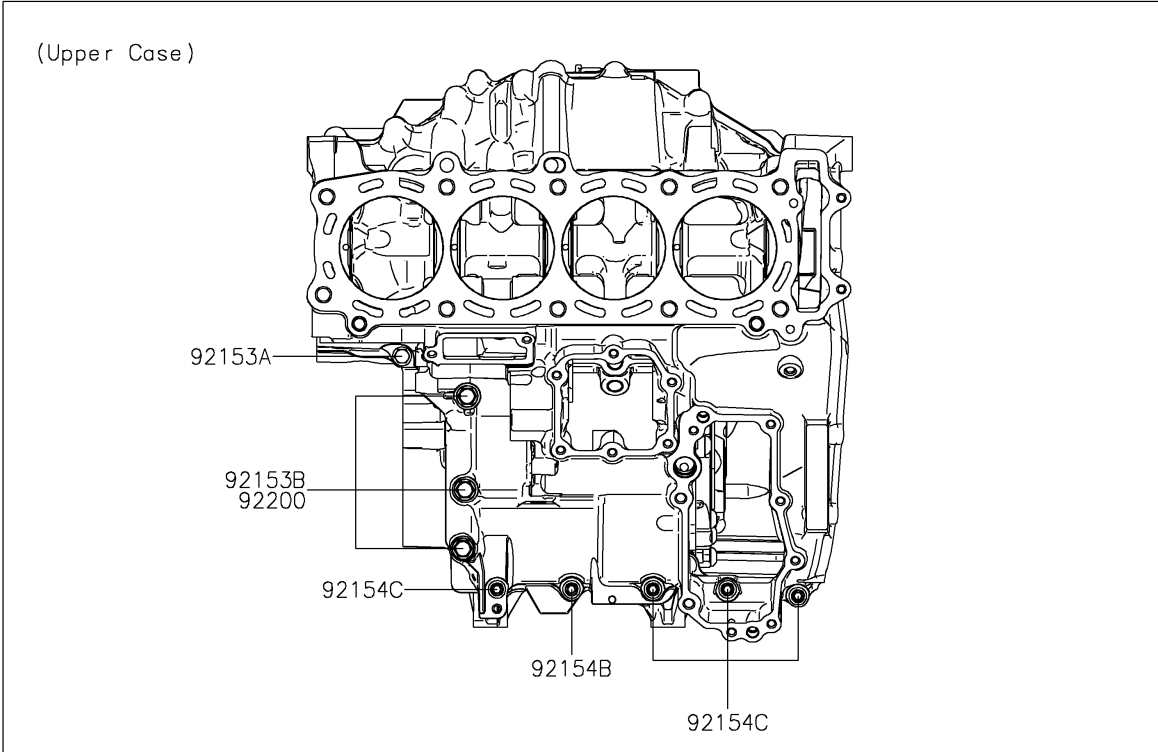

# 2019 NINJA H2™ PARTS DIAGRAM

## Crankcase Bolt Pattern

E1412

### Crankcase Bolt Pattern

ITEM NAME	PART NUMBER	QUANTITY
BOLT,FLANGED,7X85 (Ref # 92150)	92150-1251	2
BOLT,FLANGED,7X45 (Ref # 92153)	92153-1041	7
BOLT,FLANGED,7X60 (Ref # 92153A)	92153-1045	2
BOLT,8X63 (Ref # 92153B)	92153-1110	3
BOLT,FLANGED,10X100 (Ref # 92154)	92154-1446	8
BOLT,FLANGED,10X120 (Ref # 92154A)	92154-1447	2
BOLT,SOCKET,6X30 (Ref # 92154B)	92154-1463	1
BOLT,SOCKET,6X40 (Ref # 92154C)	92154-1465	4
WASHER,8.2X16X1.6 (Ref # 92200)	92200-0047	3
WASHER,10.2X18.4X1.8 (Ref # 92200A)	92200-0990	10