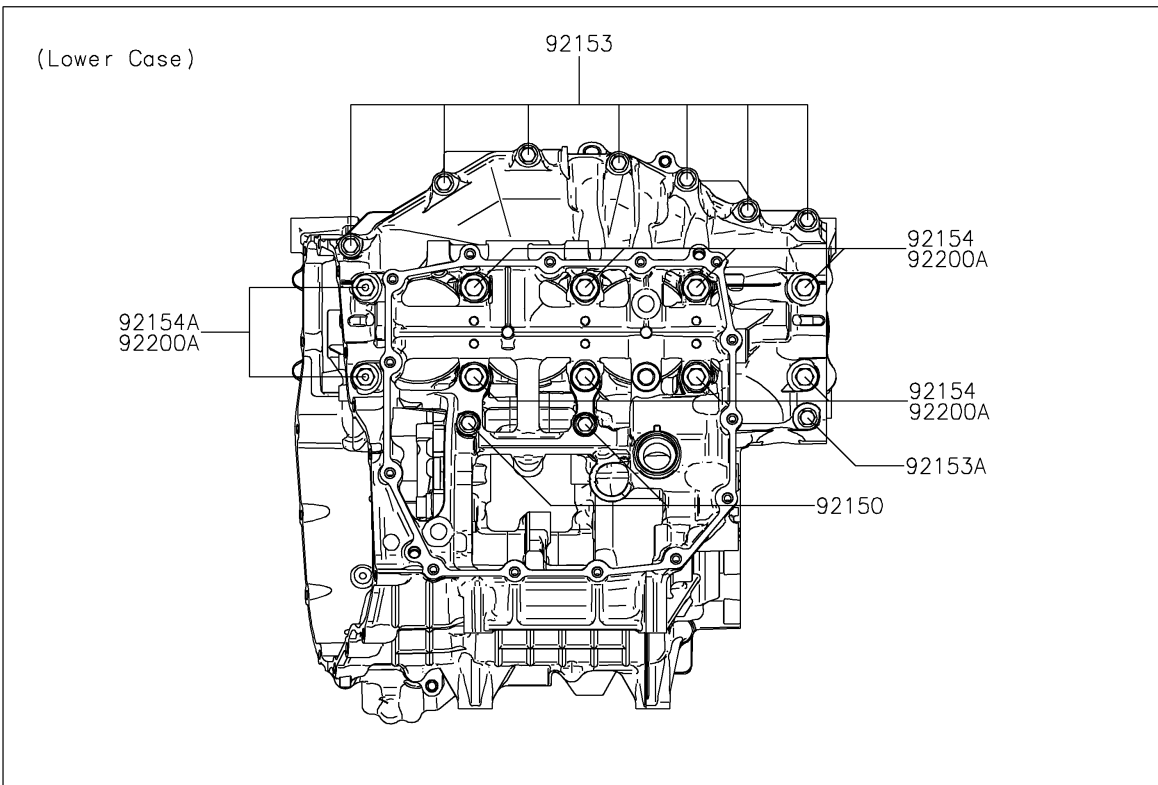

# 2019 NINJA H2™ PARTS DIAGRAM

## Crankcase Bolt Pattern

E1412

### Crankcase Bolt Pattern

ITEM NAME	PART NUMBER	QUANTITY
BOLT,FLANGED,7X85 (Ref # 92150)	92150-1251	2
BOLT,FLANGED,7X45 (Ref # 92153)	92153-1041	7
BOLT,FLANGED,7X60 (Ref # 92153A)	92153-1045	2
BOLT,8X63 (Ref # 92153B)	92153-1110	3
BOLT,FLANGED,10X100 (Ref # 92154)	92154-1446	8
BOLT,FLANGED,10X120 (Ref # 92154A)	92154-1447	2
BOLT,SOCKET,6X30 (Ref # 92154B)	92154-1463	1
BOLT,SOCKET,6X40 (Ref # 92154C)	92154-1465	4
WASHER,8.2X16X1.6 (Ref # 92200)	92200-0047	3
WASHER,10.2X18.4X1.8 (Ref # 92200A)	92200-0990	10