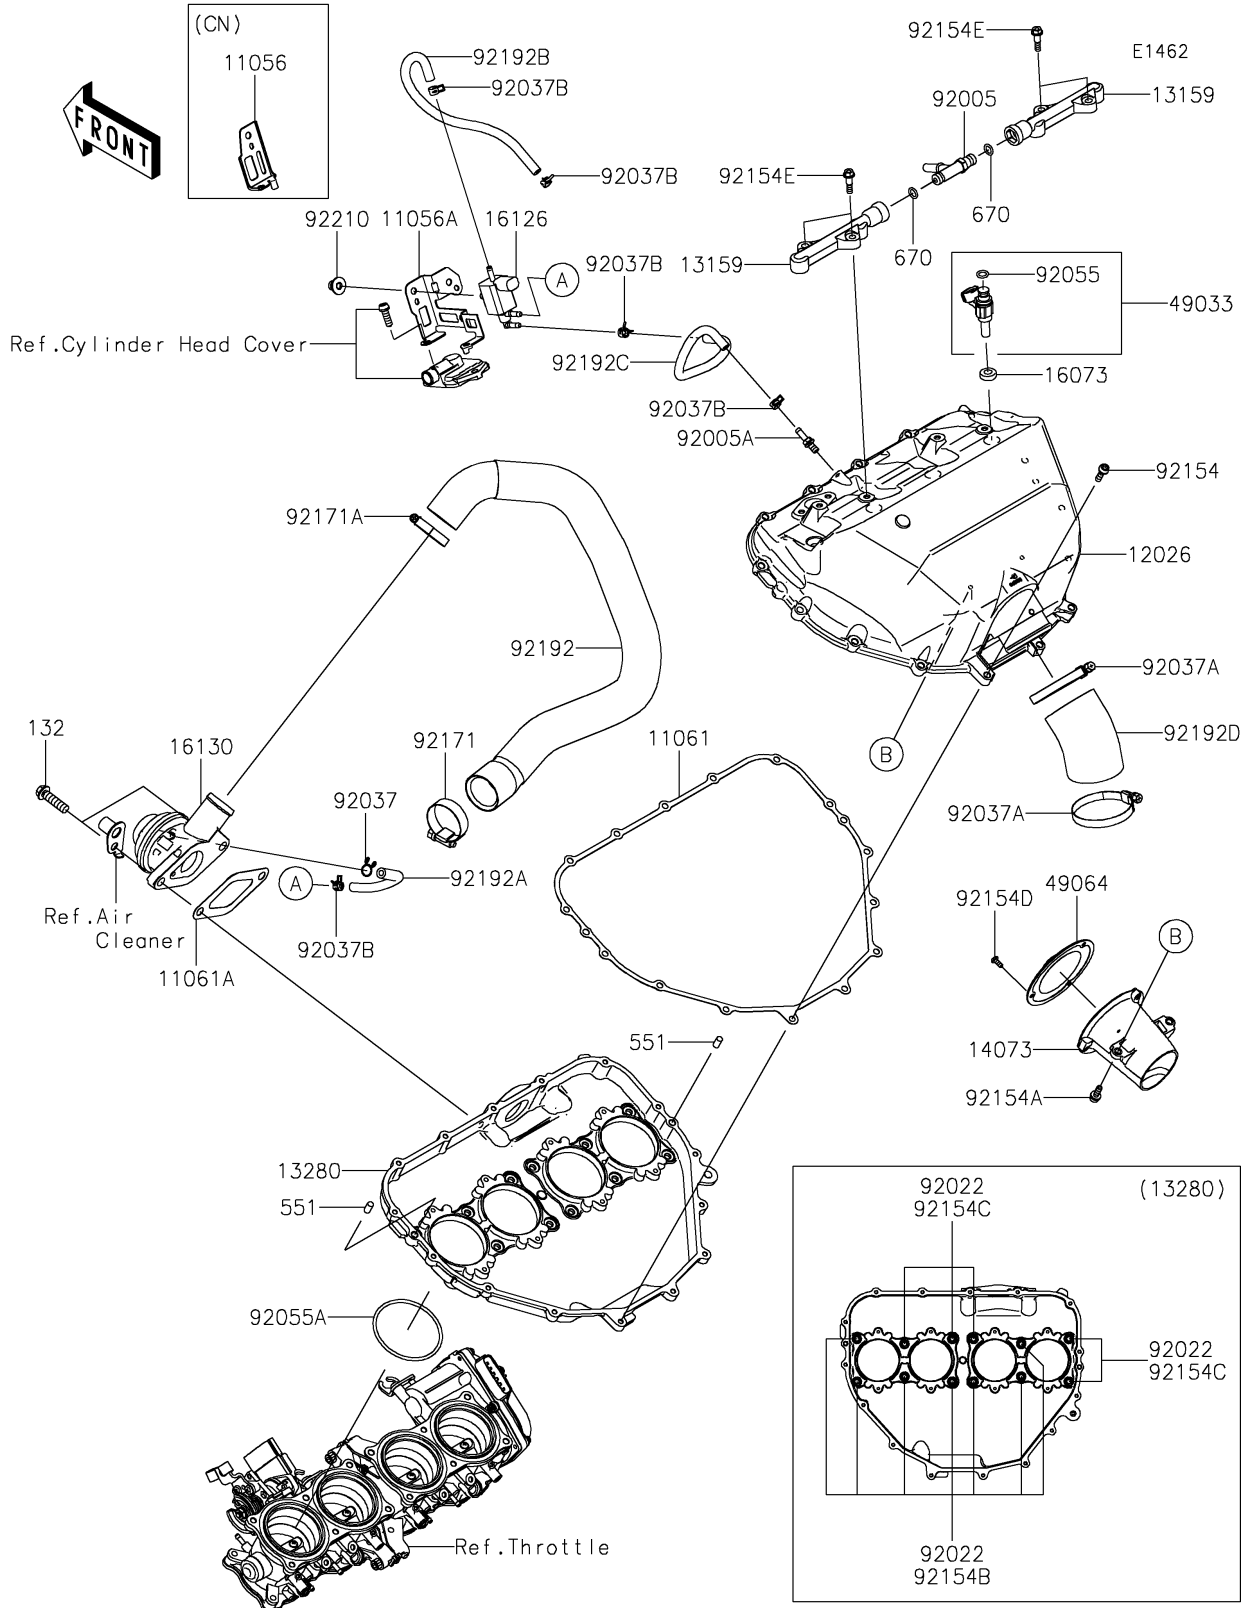

2020 NINJA H2™ PARTS DIAGRAM

Air Chamber

2020 NINJA H2™ PARTS LIST

Air Chamber

ITEM NAME	PART NUMBER	QUANTITY
BRACKET,SOLENOID VALVE (Ref # 11056)	11056-4452	1
BRACKET,SOLENOID VALVE (Ref # 11056A)	11056-7498	1
GASKET,CHAMBER (Ref # 11061)	11061-0949	1
GASKET,BLOWOFF VALVE (Ref # 11061A)	11061-0950	1
CHAMBER,INTAKE (Ref # 12026)	12026-0018	1
CONNECTOR (Ref # 13159)	13159-0016	2
HOLDER,CHAMBER (Ref # 13280)	13280-0801	1
DUCT,DIFFUSER (Ref # 14073)	14073-0884	1
INSULATOR (Ref # 16073)	16073-0129	4
VALVE,SOLENOID (Ref # 16126)	16126-0751	1
VALVE-ASSY-RELIEF,BLOWOFF (Ref # 16130)	16130-0004	1
NOZZLE-INJECTION (Ref # 49033)	49033-0035	4
FILTER-AIR (Ref # 49064)	49064-0007	1
FITTING (Ref # 92005)	92005-0125	1
FITTING (Ref # 92005A)	92005-0826	1
WASHER,5.5X10.5X0.8 (Ref # 92022)	92022-037	12
CLAMP,TUBE (Ref # 92037)	92037-147	1
CLAMP,RESERVE TANK (Ref # 92037A)	92037-1586	2
CLAMP,7.8MM (Ref # 92037B)	92037-2116	5
RING-O,INJECTION NOZZLE (Ref # 92055)	92055-0124	4
RING-O,65.8X3 (Ref # 92055A)	92055-0815	4
BOLT,SOCKET,5X18 (Ref # 92154)	92154-1450	15
BOLT,SOCKET,5X16 (Ref # 92154A)	92154-1568	2
BOLT,FLANGED,5X14 (Ref # 92154B)	92154-1680	7
BOLT,FLANGED,5X95 (Ref # 92154C)	92154-1681	5
BOLT,TORX,4X10 (Ref # 92154D)	92154-1790	3
BOLT,SHOULDER,5X20 (Ref # 92154E)	92154-3971	4
CLAMP (Ref # 92171)	92171-0058	1
CLAMP (Ref # 92171A)	92171-0179	1

2020 NINJA H2™ PARTS LIST

Air Chamber

ITEM NAME	PART NUMBER	QUANTITY
TUBE,BLOWOFF VALVE-AIR FILTER (Ref # 92192)	92192-1416	1
TUBE,SOLENOID-BLOWOFF VALVE (Ref # 92192A)	92192-1417	1
TUBE,SOLENOID-THROTTLE BODY (Ref # 92192B)	92192-1418	1
TUBE,SOLENOID-CHAMBER (Ref # 92192C)	92192-1419	1
TUBE,DIFFUSER (Ref # 92192D)	92192-1972	1
NUT,CAP,6MM (Ref # 92210)	92210-0170	1
BOLT-FLANGED-SMALL,8X30 (Ref # 132)	132BC0830	2
PIN-DOWEL,6X12 (Ref # 551)	551A0612	2
O RING,8MM (Ref # 670)	670E1508	2