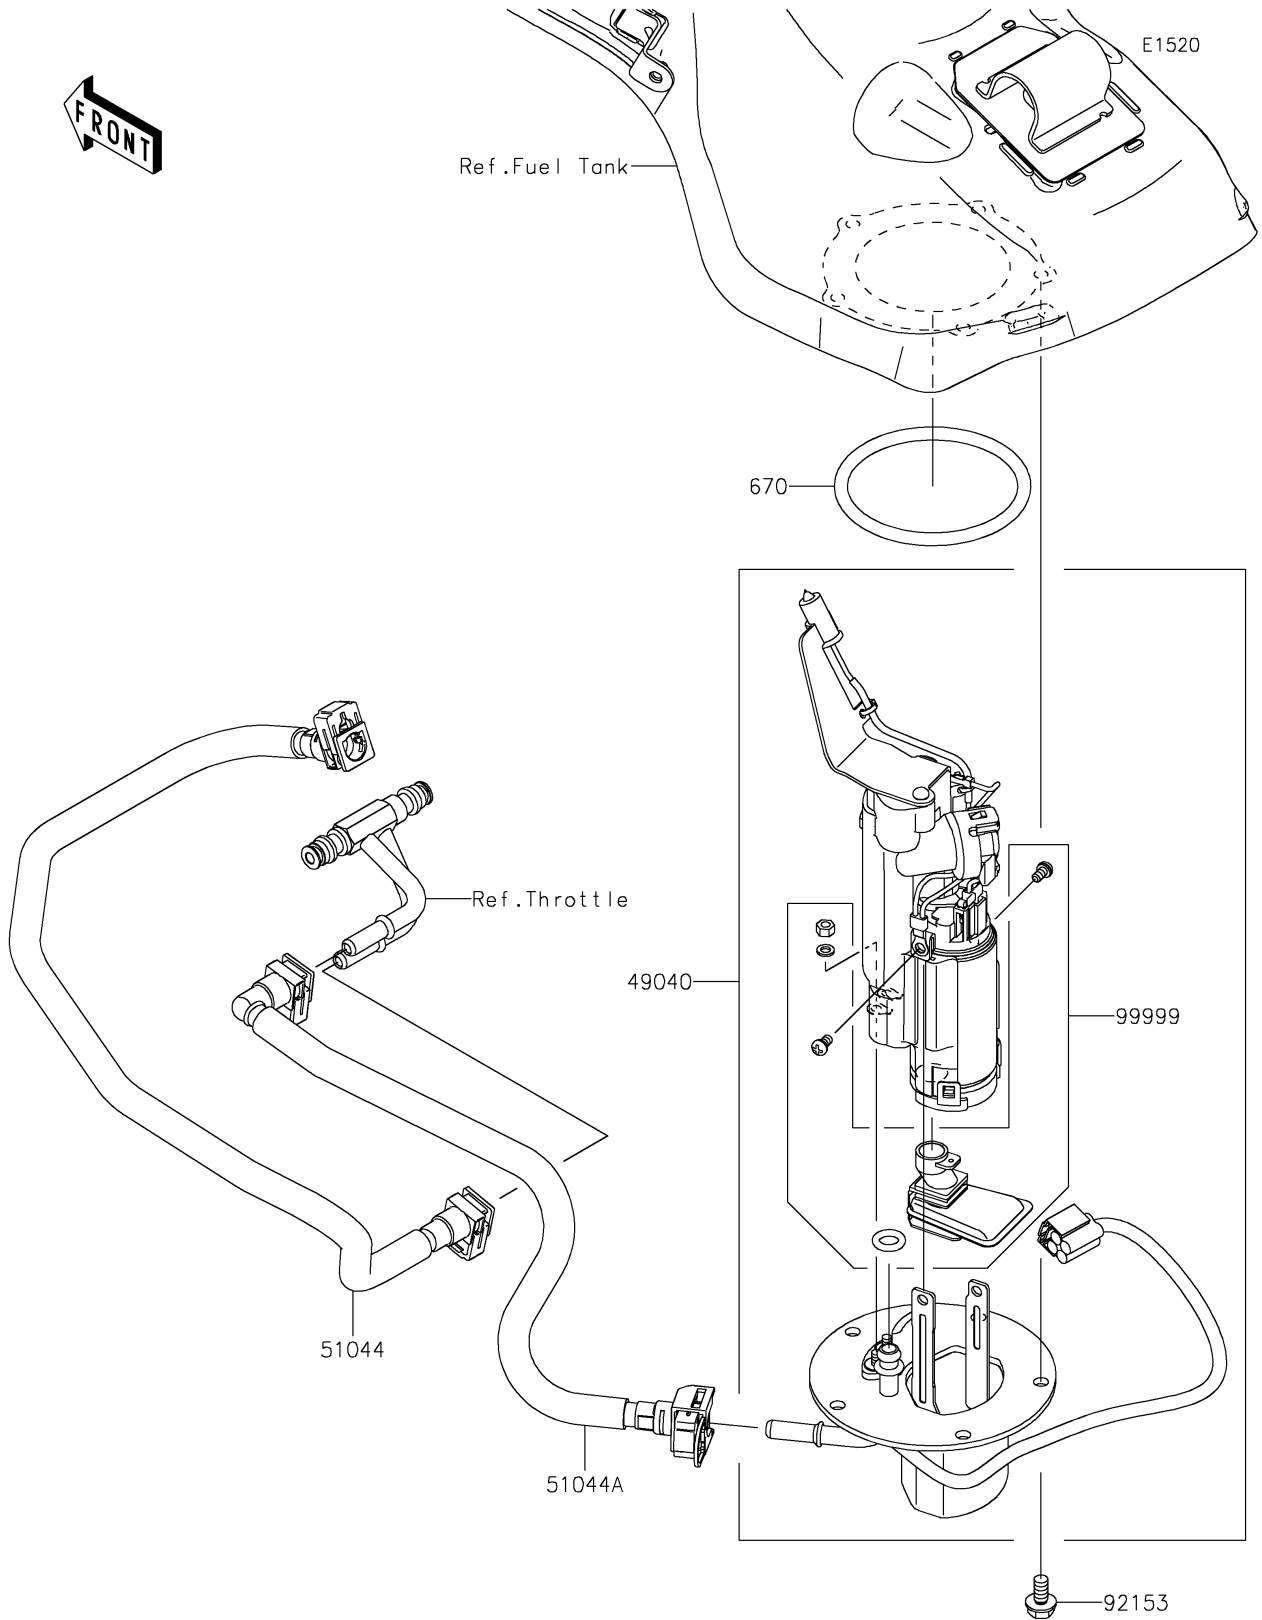

2019 NINJA H2™ CARBON PARTS DIAGRAM

Fuel Pump

2019 NINJA H2™ CARBON PARTS LIST

Fuel Pump

ITEM NAME	PART NUMBER	QUANTITY
PUMP-FUEL (Ref # 49040)	49040-0785	1
TUBE-ASSY (Ref # 51044)	51044-0860	1
TUBE-ASSY (Ref # 51044A)	51044-0861	1
BOLT,FLANGED,6X12 (Ref # 92153)	92153-1283	5
KIT,FUEL FILTER (Ref # 99999)	99999-0520	1
O RING (Ref # 670)	670E5075	1