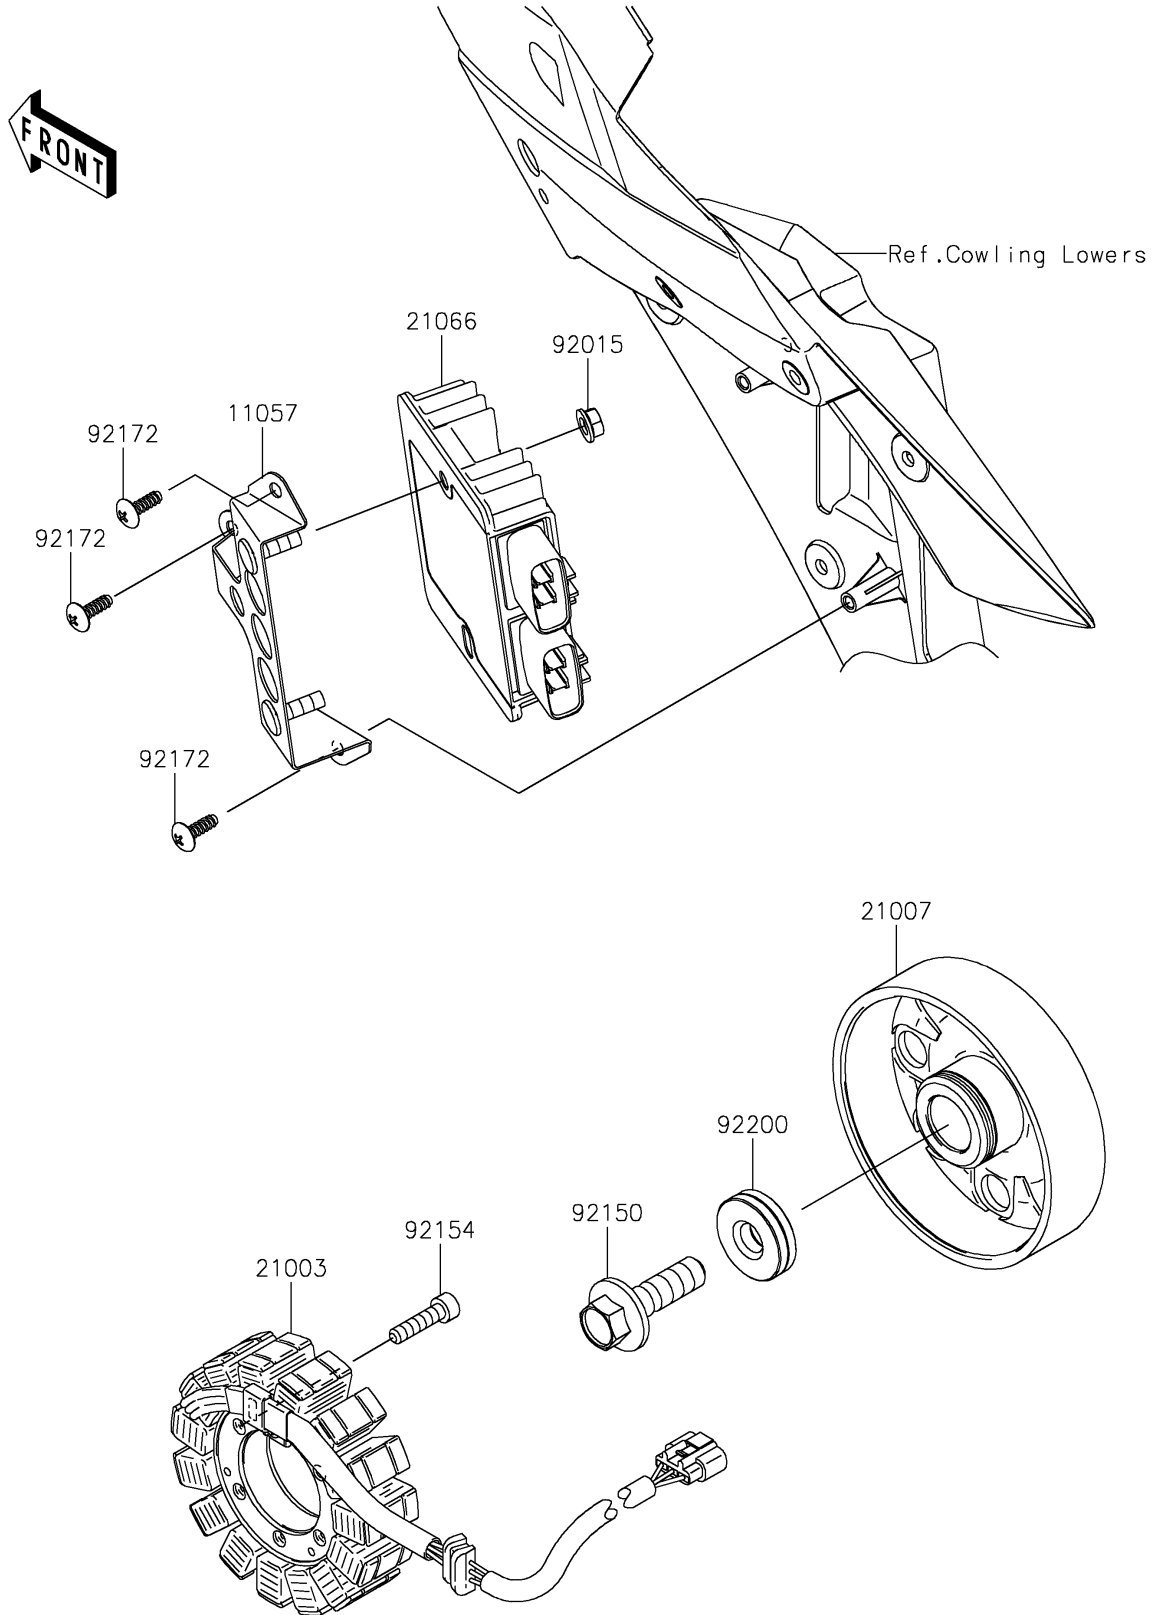

2019 NINJA H2™ CARBON PARTS DIAGRAM

Generator

E1810

2019 NINJA H2™ CARBON PARTS LIST

Generator

ITEM NAME	PART NUMBER	QUANTITY
BRACKET,REGULATOR (Ref # 11057)	11057-0780	1
STATOR (Ref # 21003)	21003-0169	1
ROTOR (Ref # 21007)	21007-0611	1
REGULATOR-VOLTAGE (Ref # 21066)	21066-0745	1
NUT,FLANGED,6MM (Ref # 92015)	92015-1367	2
BOLT,12X40 (Ref # 92150)	92150-1717	1
BOLT,SOCKET,6X25 (Ref # 92154)	92154-0477	4
SCREW,TAPPING,5X16 (Ref # 92172)	92172-0175	3
WASHER,12X34X9 (Ref # 92200)	92200-0369	1