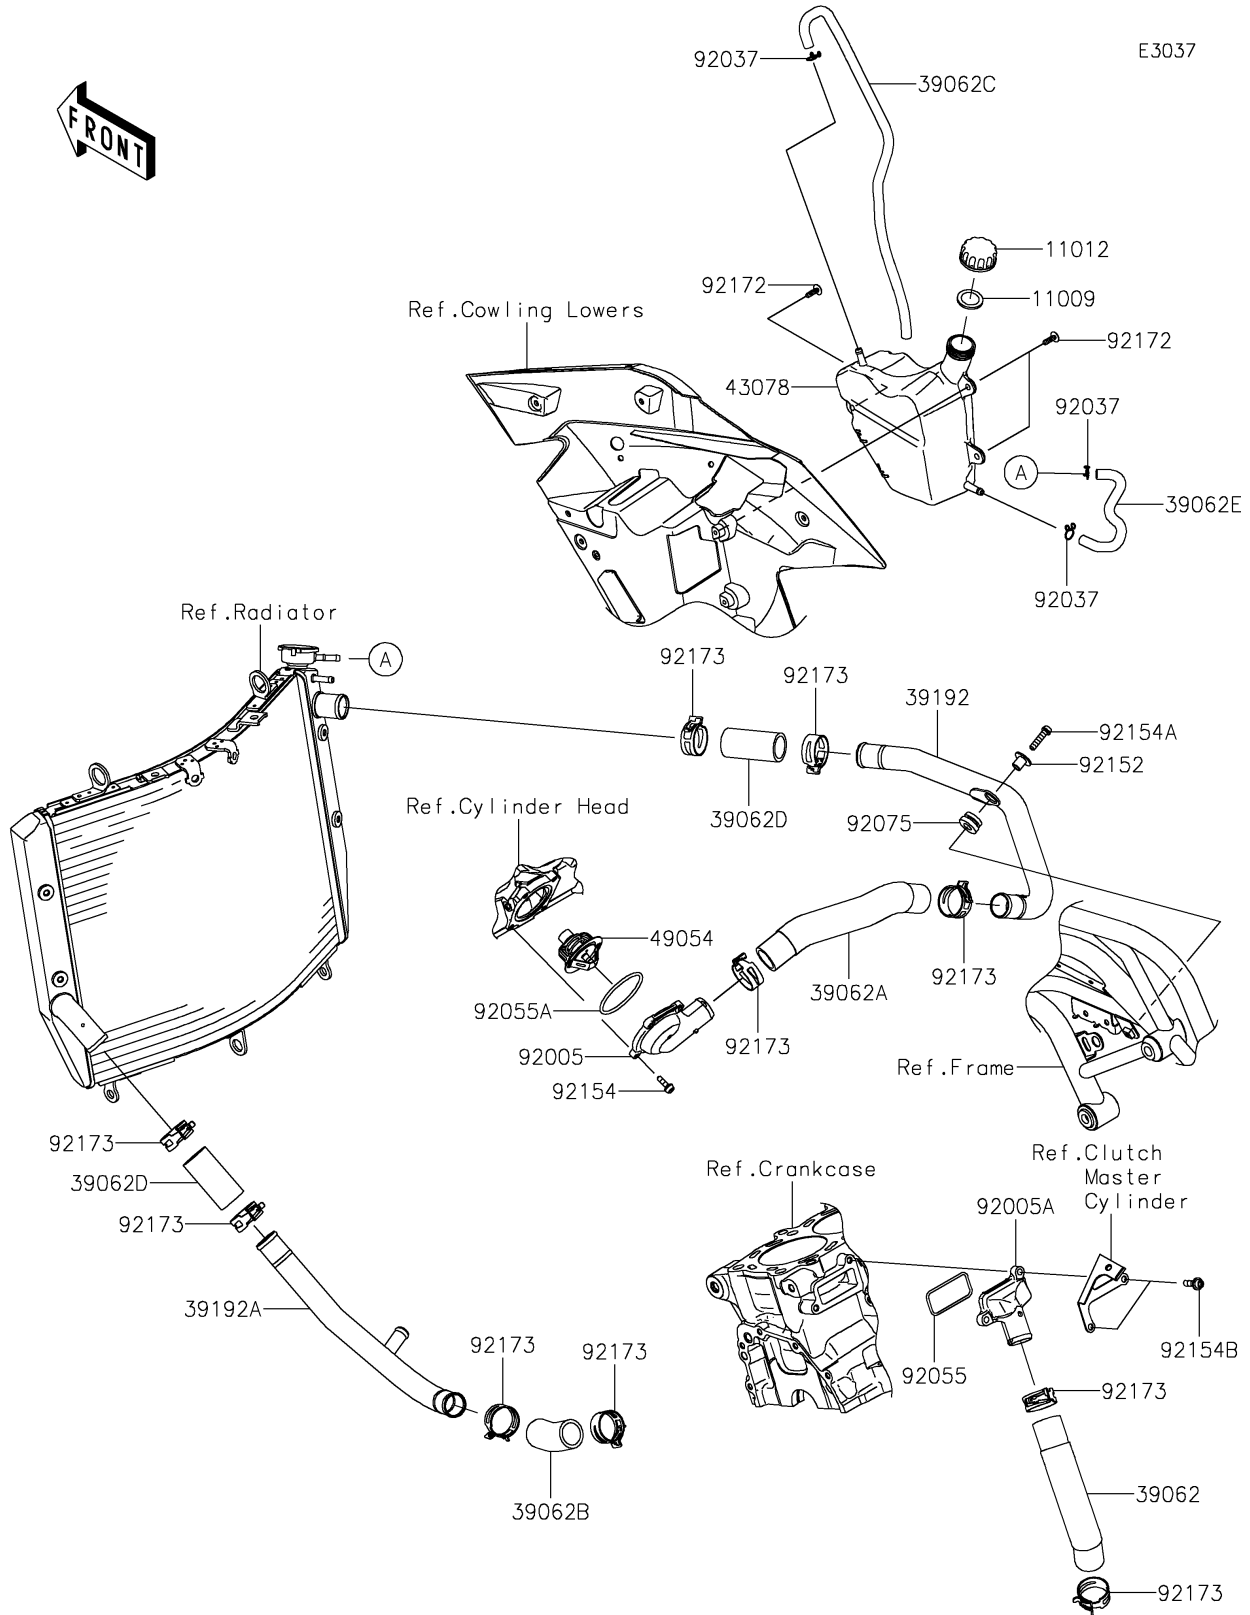

# 2020 NINJA H2™ PARTS DIAGRAM

## Water Pipe

## 2020 NINJA H2™ PARTS LIST

### Water Pipe

ITEM NAME	PART NUMBER	QUANTITY
GASKET,RESERVOIR TANK CAP (Ref # 11009)	11009-1145	1
CAP (Ref # 11012)	11012-1084	1
HOSE-COOLING,W/PUMP-FITTING (Ref # 39062)	39062-0681	1
HOSE-COOLING,THERMO-W/PIPE (Ref # 39062A)	39062-0682	1
HOSE-COOLING,W/PIPE-W/PUMP (Ref # 39062B)	39062-0683	1
HOSE-COOLING,OVER FLOW (Ref # 39062C)	39062-0687	1
HOSE-COOLING,RADIATOR-W/PIPE (Ref # 39062D)	39062-0701	2
HOSE-COOLING,RETURN (Ref # 39062E)	39062-0718	1
PIPE-WATER,RAD.-THERMO COVER (Ref # 39192)	39192-0584	1
PIPE-WATER,RADIATOR-WATER PUMP (Ref # 39192A)	39192-0585	1
RESERVOIR (Ref # 43078)	43078-0574	1
THERMOSTAT (Ref # 49054)	49054-0004	1
FITTING,THERMO COVER (Ref # 92005)	92005-0770	1
FITTING,CYLINDER (Ref # 92005A)	92005-0772	1
CLAMP,TUBE (Ref # 92037)	92037-147	3
RING-O (Ref # 92055)	92055-0809	1
RING-O,54.5X2.6 (Ref # 92055A)	92055-0810	1
DAMPER,RUBBER (Ref # 92075)	92075-1123	1
COLLAR (Ref # 92152)	92152-2112	1
BOLT,SOCKET,5X16 (Ref # 92154)	92154-1449	4
BOLT,SOCKET,6X25 (Ref # 92154A)	92154-1457	1
BOLT,SOCKET,6X20 (Ref # 92154B)	92154-1499	2
SCREW,TAPPING,5X16 (Ref # 92172)	92172-0175	3
CLAMP,34MM (Ref # 92173)	92173-1360	10