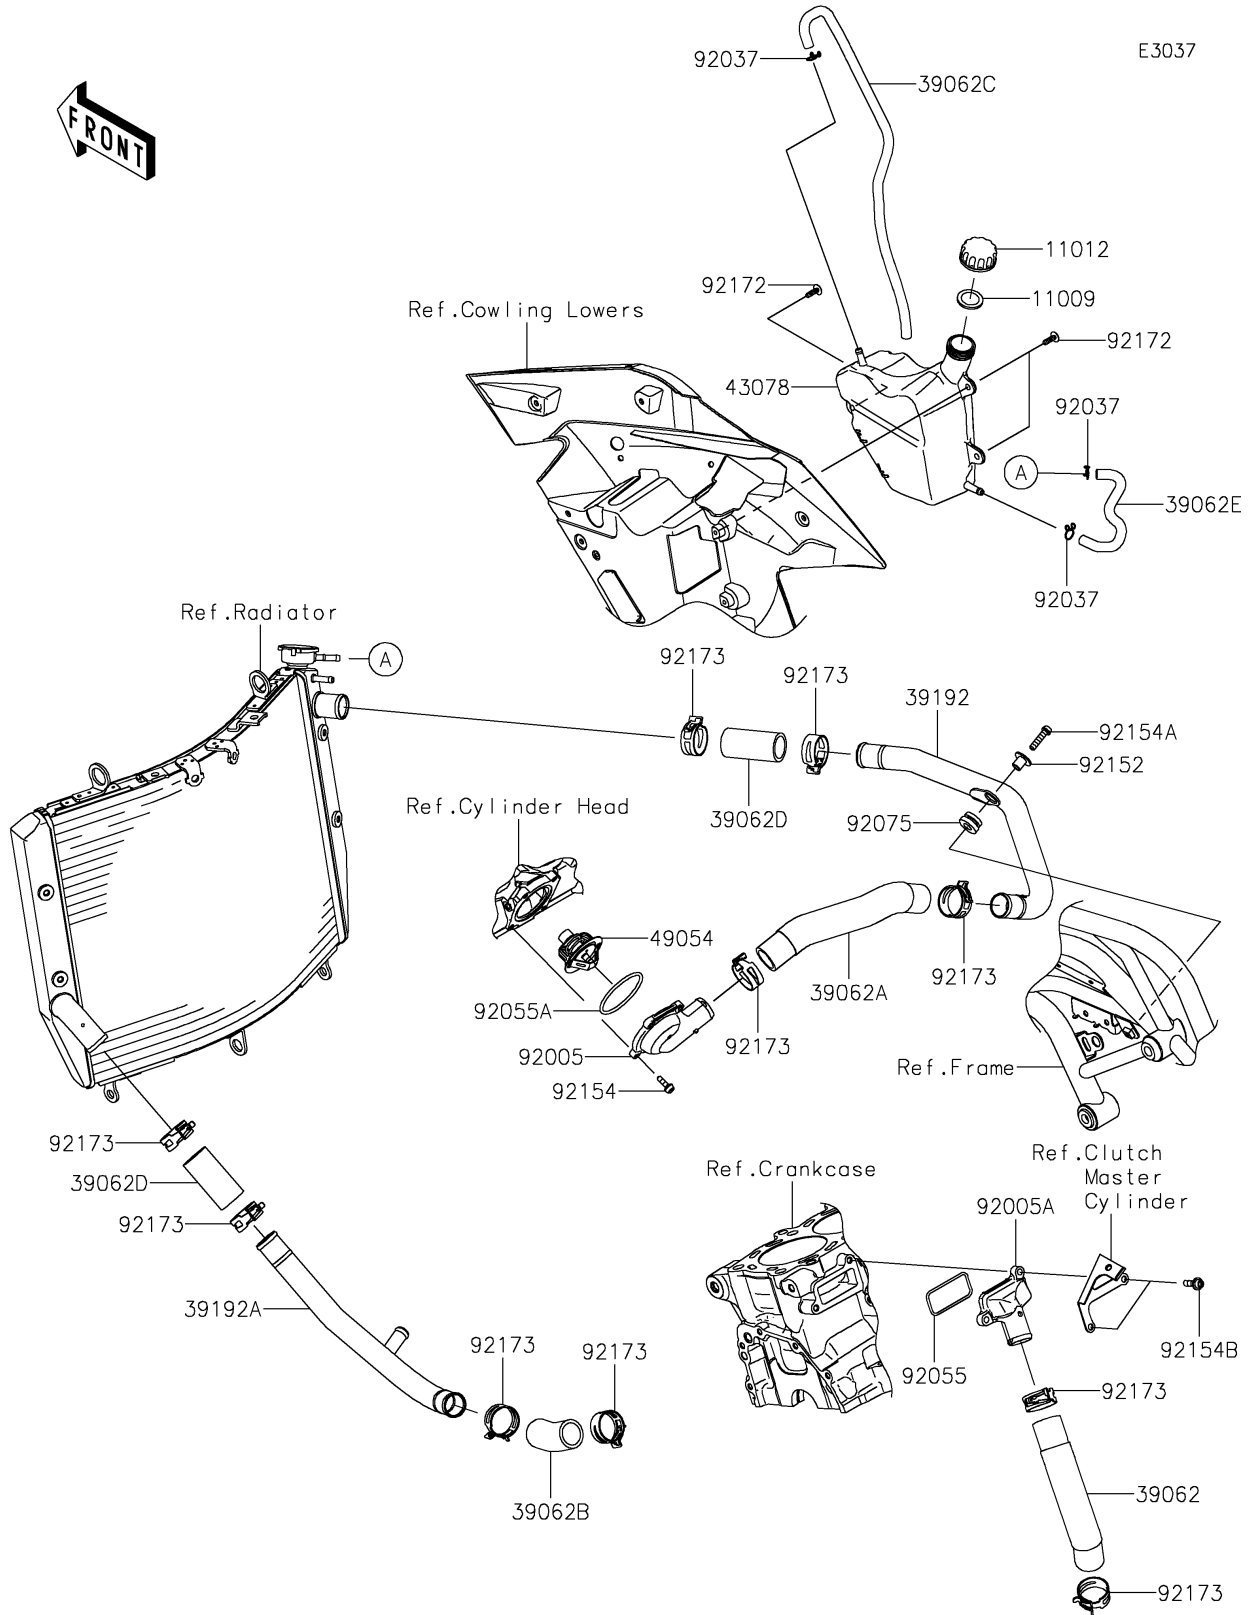

2020 NINJA H2™ CARBON PARTS DIAGRAM

Water Pipe

2020 NINJA H2™ CARBON PARTS LIST

Water Pipe

ITEM NAME	PART NUMBER	QUANTITY
GASKET,RESERVOIR TANK CAP (Ref # 11009)	11009-1145	1
CAP (Ref # 11012)	11012-1084	1
HOSE-COOLING,W/PUMP-FITTING (Ref # 39062)	39062-0681	1
HOSE-COOLING,THERMO-W/PIPE (Ref # 39062A)	39062-0682	1
HOSE-COOLING,W/PIPE-W/PUMP (Ref # 39062B)	39062-0683	1
HOSE-COOLING,OVER FLOW (Ref # 39062C)	39062-0687	1
HOSE-COOLING,RADIATOR-W/PIPE (Ref # 39062D)	39062-0701	2
HOSE-COOLING,RETURN (Ref # 39062E)	39062-0718	1
PIPE-WATER,RAD.-THERMO COVER (Ref # 39192)	39192-0584	1
PIPE-WATER,RADIATOR-WATER PUMP (Ref # 39192A)	39192-0585	1
RESERVOIR (Ref # 43078)	43078-0574	1
THERMOSTAT (Ref # 49054)	49054-0004	1
FITTING,THERMO COVER (Ref # 92005)	92005-0770	1
FITTING,CYLINDER (Ref # 92005A)	92005-0772	1
CLAMP,TUBE (Ref # 92037)	92037-147	3
RING-O (Ref # 92055)	92055-0809	1
RING-O,54.5X2.6 (Ref # 92055A)	92055-0810	1
DAMPER,RUBBER (Ref # 92075)	92075-1123	1
COLLAR (Ref # 92152)	92152-2112	1
BOLT,SOCKET,5X16 (Ref # 92154)	92154-1449	4
BOLT,SOCKET,6X25 (Ref # 92154A)	92154-1457	1
BOLT,SOCKET,6X20 (Ref # 92154B)	92154-1499	2
SCREW,TAPPING,5X16 (Ref # 92172)	92172-0175	3
CLAMP,34MM (Ref # 92173)	92173-1360	10