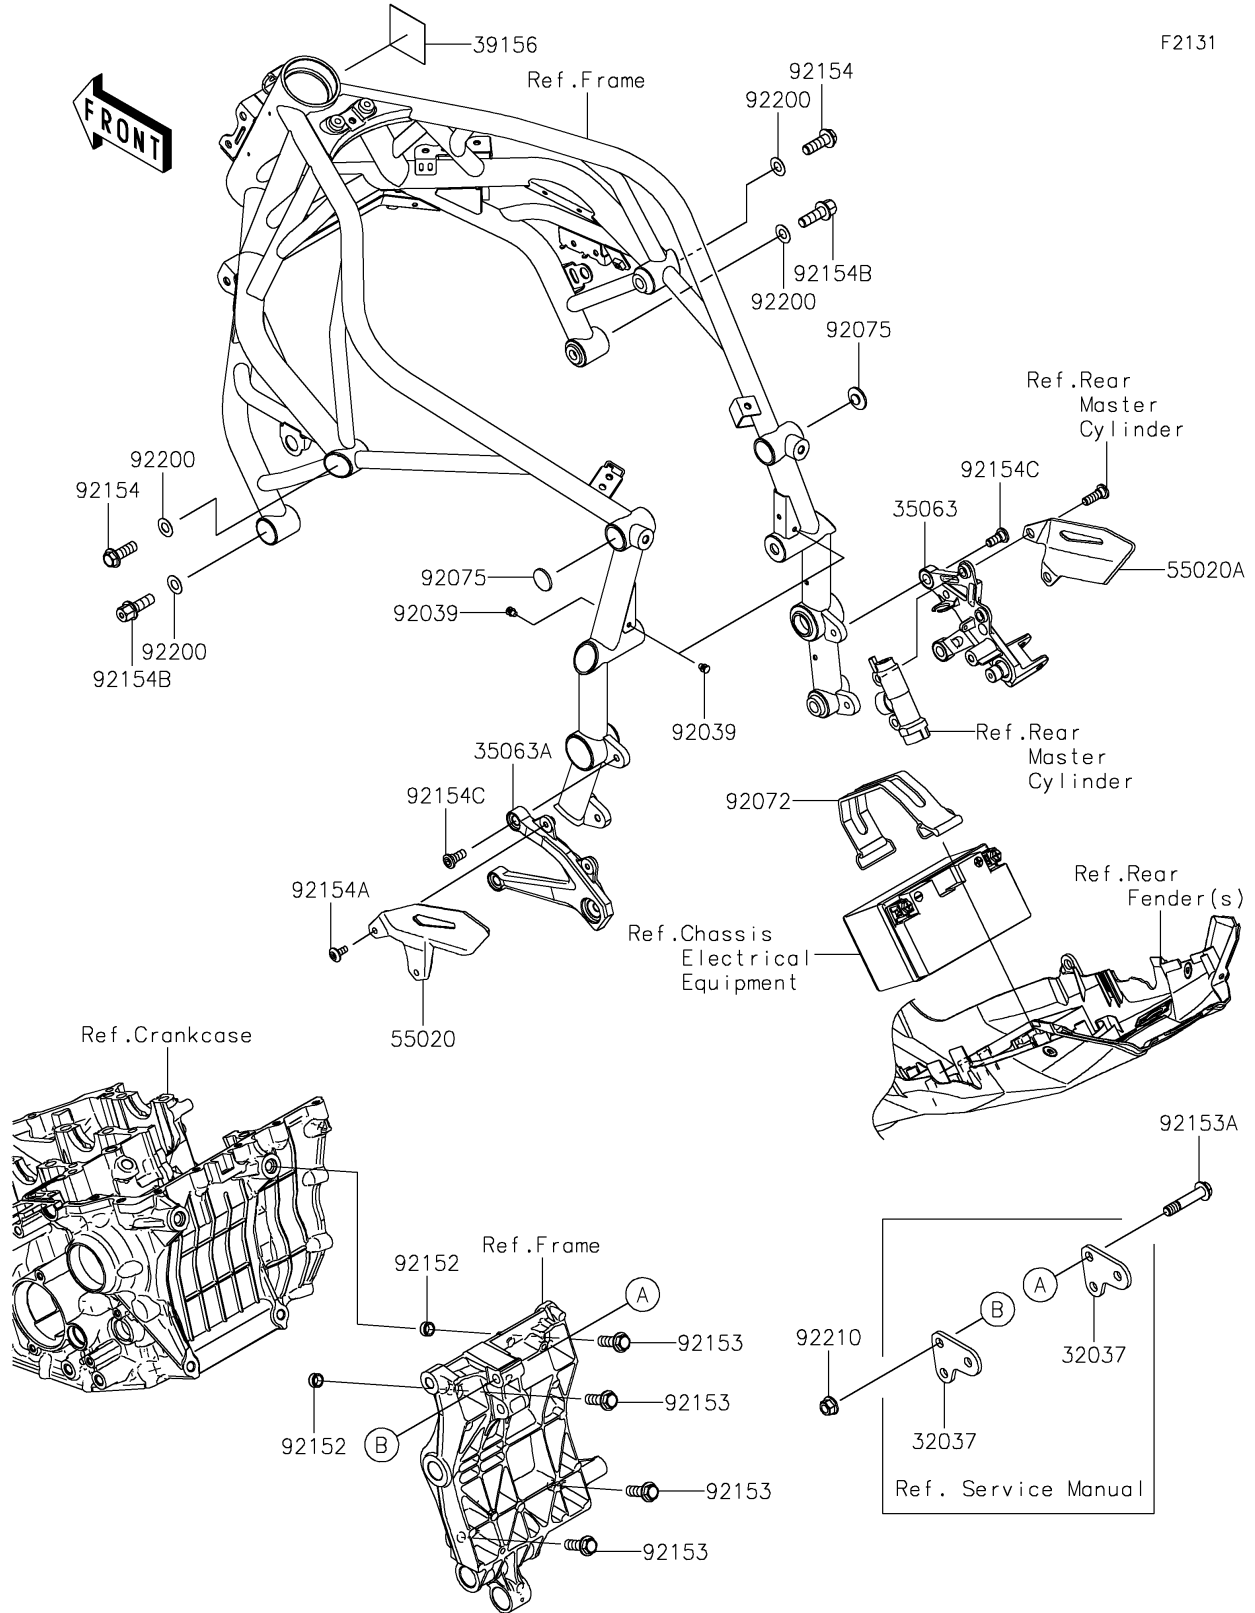

2019 NINJA H2™ PARTS DIAGRAM

Frame Fittings

F2131

2019 NINJA H2™ PARTS LIST

Frame Fittings

ITEM NAME	PART NUMBER	QUANTITY
BRACKET-SHOCKABSORBER (Ref # 32037)	32037-0381	2
STAY,STEP,RH,F.W.M.GRAY (Ref # 35063)	35063-0994-46T	1
STAY,STEP,LH,F.W.M.GRAY (Ref # 35063A)	35063-1308-46T	1
PAD,50X50X0.5 (Ref # 39156)	39156-2132	1
GUARD,HEEL,LH (Ref # 55020)	55020-1835	1
GUARD,HEEL,RH (Ref # 55020A)	55020-1836	1
RIVET,PLASTI (Ref # 92039)	92039-0773	3
BAND,L=150 (Ref # 92072)	92072-1338	1
DAMPER,RUBBER (Ref # 92075)	92075-261	2
COLLAR,DOWEL PIN (Ref # 92152)	92152-0679	2
BOLT,FLANGED,10X30 (Ref # 92153)	92153-0801	4
BOLT,FLANGED,10X51 (Ref # 92153A)	92153-1545	3
BOLT,FLANGED,10X30 (Ref # 92154)	92154-0543	2
BOLT,SOCKET,6X14 (Ref # 92154A)	92154-0745	2
BOLT,FLANGED,10X30 (Ref # 92154B)	92154-1566	2
BOLT,SOCKET8X20 (Ref # 92154C)	92154-1711	4
WASHER,10.2X20X0.5 (Ref # 92200)	92200-1732	4
NUT,LOCK,FLANGED,10MM (Ref # 92210)	92210-1139	3