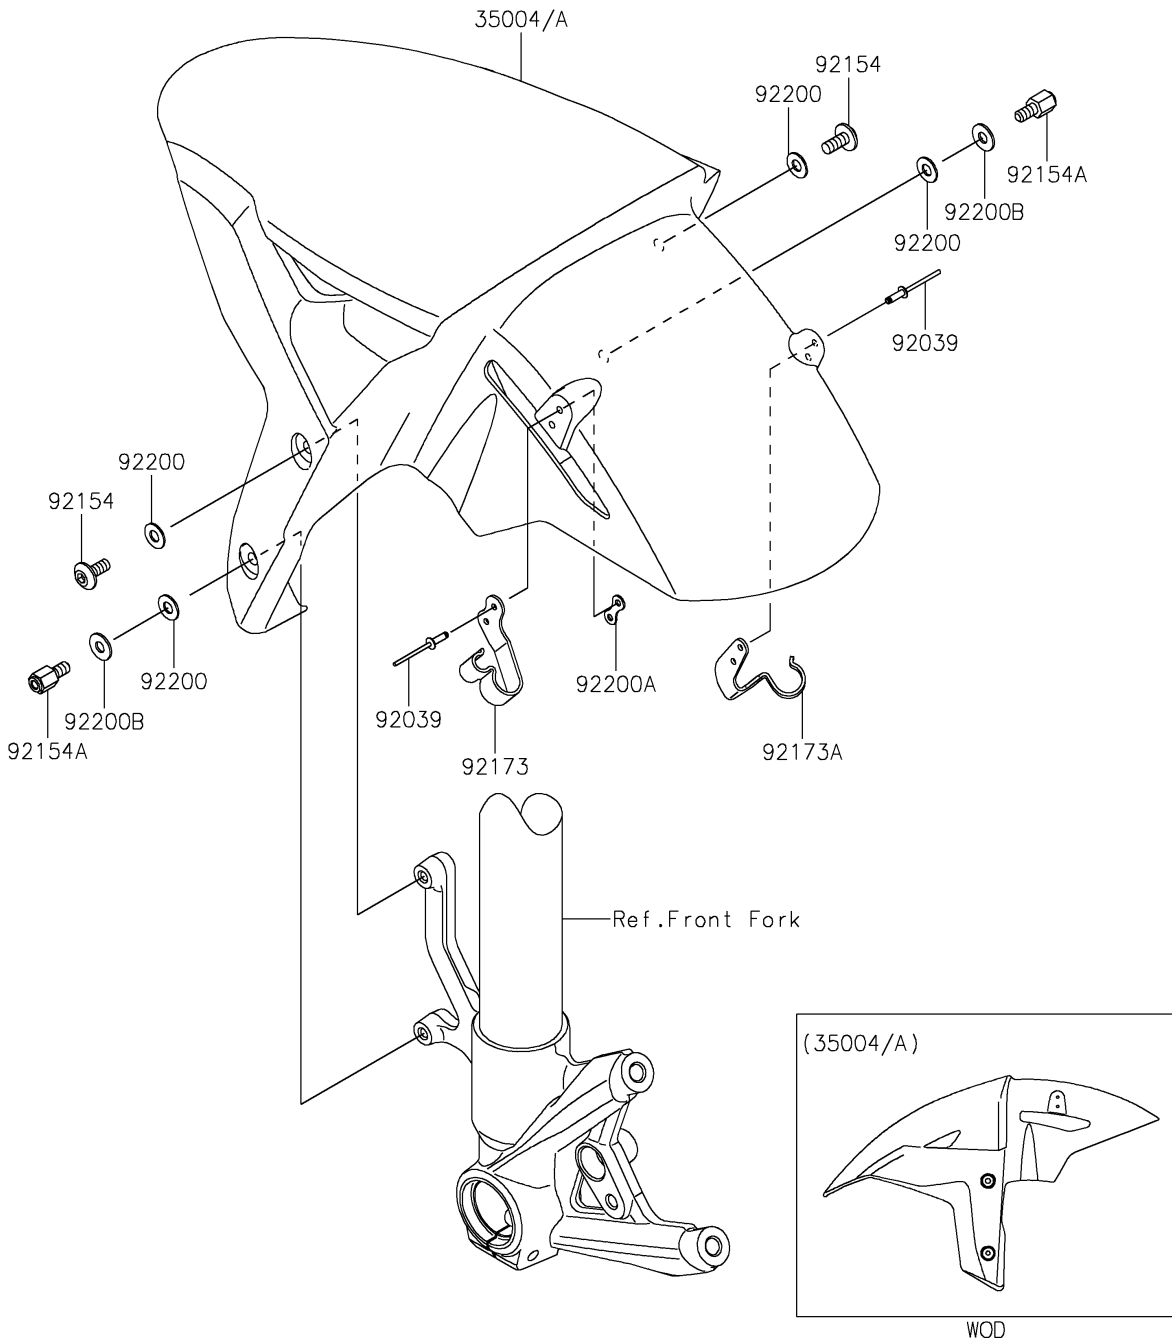

2019 NINJA H2™ PARTS DIAGRAM

Front Fender(s)

F2171

2019 NINJA H2™ PARTS LIST

Front Fender(s)

ITEM NAME	PART NUMBER	QUANTITY
FENDER-FRONT,M.C.S.BLACK (Ref # 35004)	35004-0362-53X	1
RIVET,3.2X9.5 (Ref # 92039)	92039-0752	4
BOLT,SOCKET,6X14 (Ref # 92154)	92154-0745	2
BOLT,6MM (Ref # 92154A)	92154-0746	2
CLAMP,FENDER,LH (Ref # 92173)	92173-1376	1
CLAMP,FENDER,RH (Ref # 92173A)	92173-1481	1
WASHER,6.5X14X1 (Ref # 92200)	92200-1388	4
WASHER (Ref # 92200A)	92200-1757	1
WASHER,6.2X15X1.2 (Ref # 92200B)	92200-1762	2