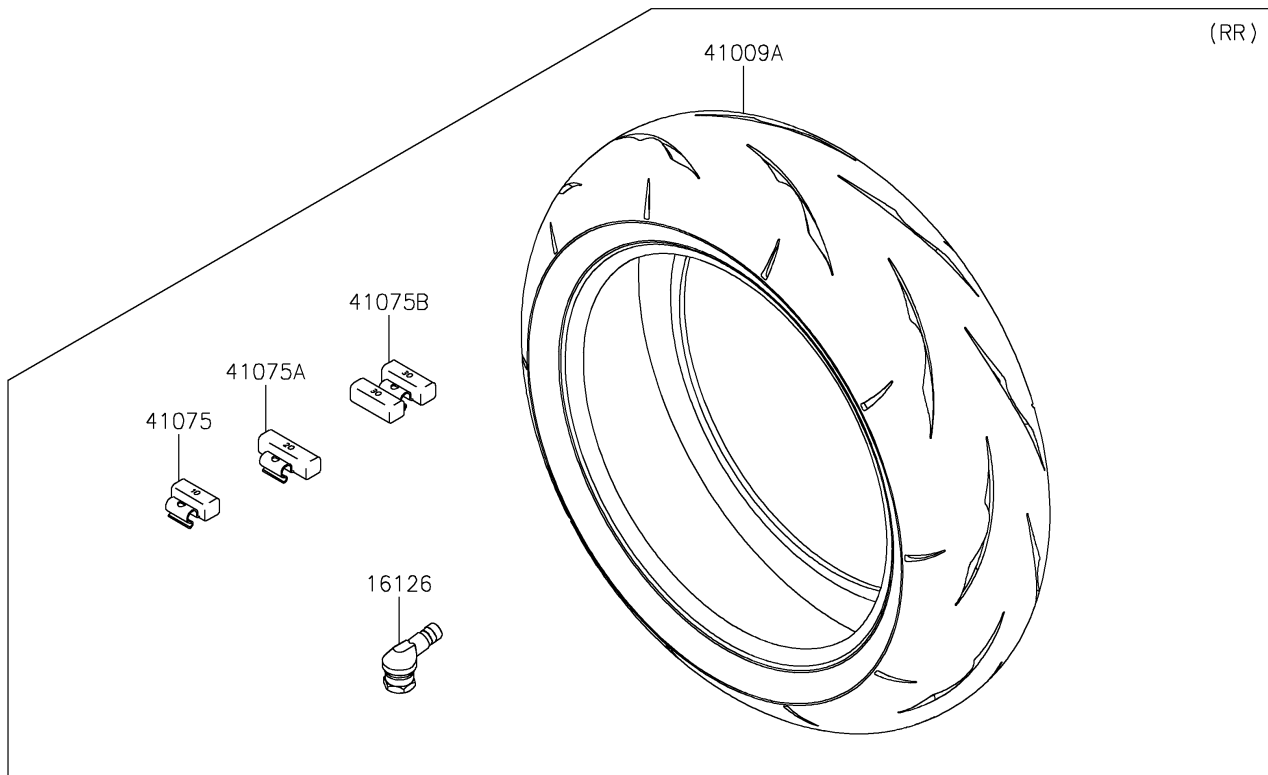

# 2019 NINJA H2™ PARTS DIAGRAM

Tires

F2210

### Tires

ITEM NAME	PART NUMBER	QUANTITY
VALVE (Ref # 16126)	16126-0735	2
TIRE,FR,120/70ZR17(58W),RS11F (Ref # 41009)	41009-0811	1
TIRE,RR,200/55ZR17(78W),RS11R (Ref # 41009A)	41009-0812	1
BALANCER-WHEEL,10G,SILVER (Ref # 41075)	41075-0007	AR
BALANCER-WHEEL,20G,SILVER (Ref # 41075A)	41075-0008	AR
BALANCER-WHEEL,30G,SILVER (Ref # 41075B)	41075-0017	AR