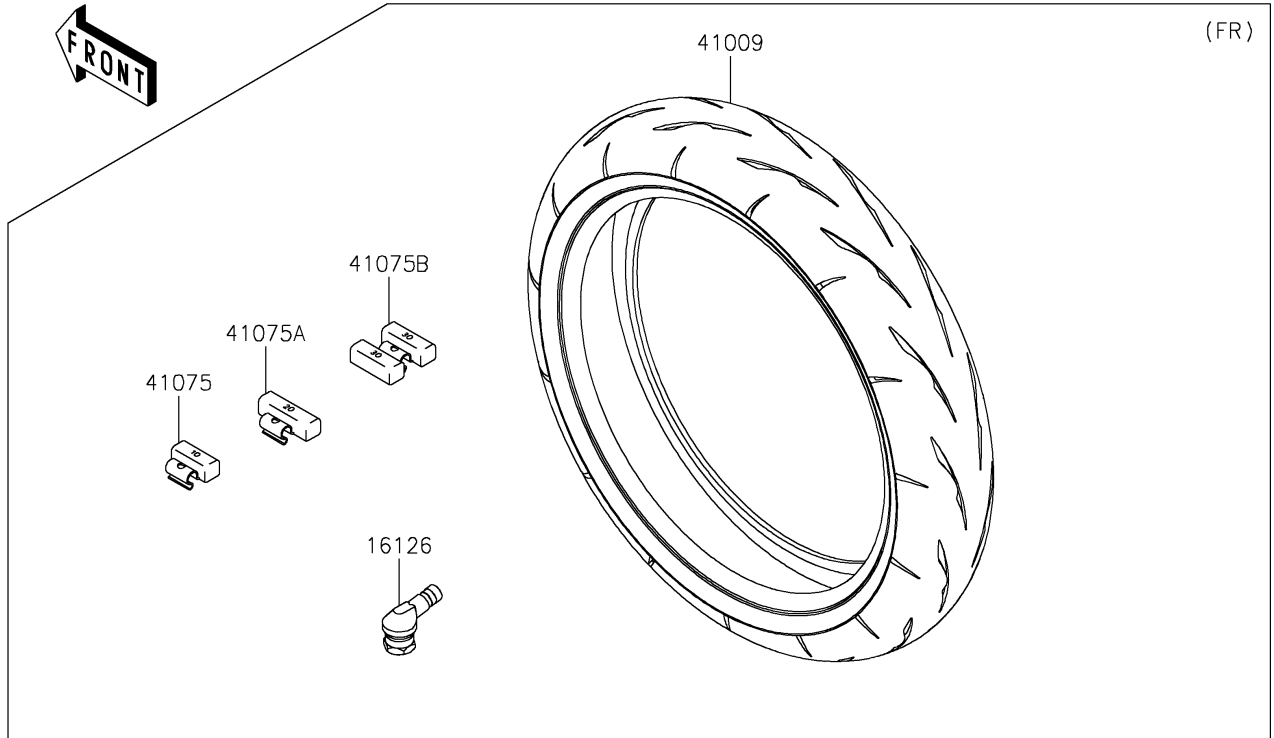

2019 NINJA H2™ PARTS DIAGRAM

Tires

F2210

2019 NINJA H2™ PARTS LIST

Tires

ITEM NAME	PART NUMBER	QUANTITY
VALVE (Ref # 16126)	16126-0735	2
TIRE,FR,120/70ZR17(58W),RS11F (Ref # 41009)	41009-0811	1
TIRE,RR,200/55ZR17(78W),RS11R (Ref # 41009A)	41009-0812	1
BALANCER-WHEEL,10G,SILVER (Ref # 41075)	41075-0007	AR
BALANCER-WHEEL,20G,SILVER (Ref # 41075A)	41075-0008	AR
BALANCER-WHEEL,30G,SILVER (Ref # 41075B)	41075-0017	AR