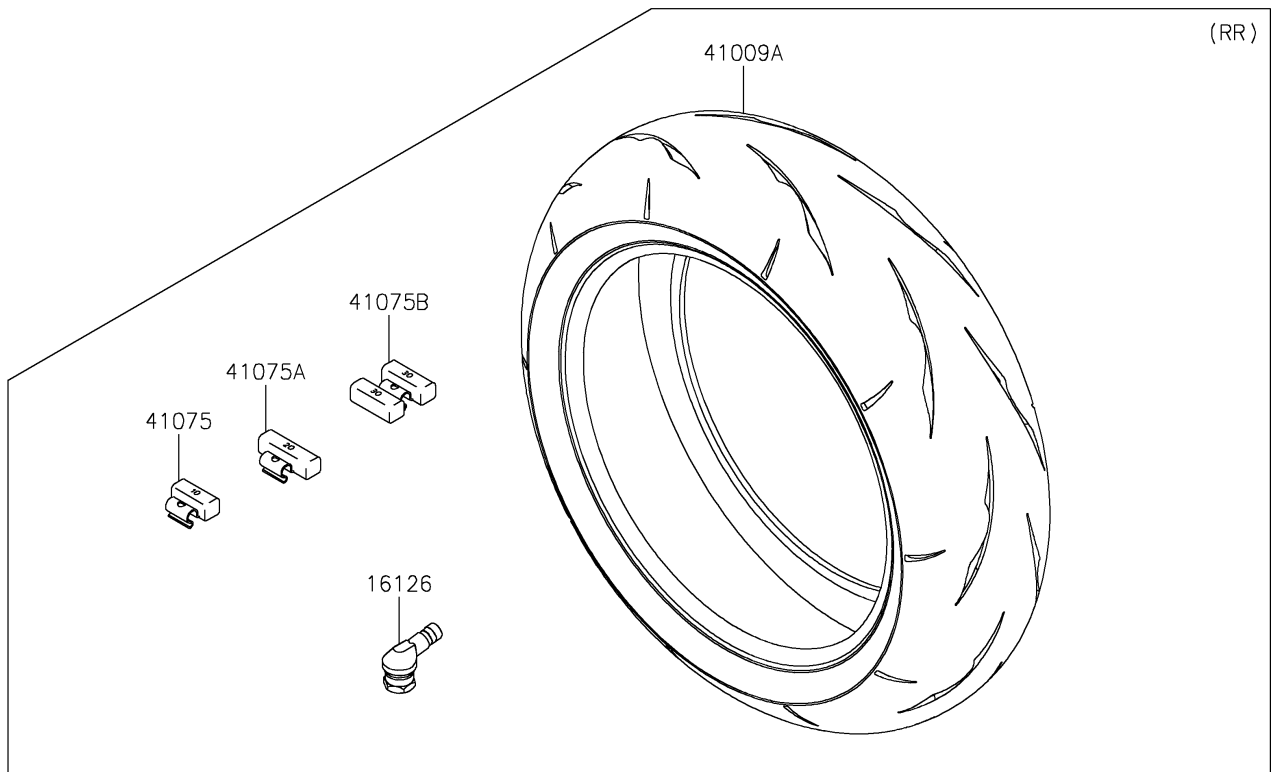

2019 NINJA H2™ PARTS DIAGRAM

Tires

F2210

2019 NINJA H2™ PARTS LIST

Tires

ITEM NAME	PART NUMBER	QUANTITY
VALVE (Ref # 16126)	16126-0735	2
TIRE,FR,120/70ZR17(58W),RS11F (Ref # 41009)	41009-0811	1
TIRE,RR,200/55ZR17(78W),RS11R (Ref # 41009A)	41009-0812	1
BALANCER-WHEEL,10G,SILVER (Ref # 41075)	41075-0007	AR
BALANCER-WHEEL,20G,SILVER (Ref # 41075A)	41075-0008	AR
BALANCER-WHEEL,30G,SILVER (Ref # 41075B)	41075-0017	AR