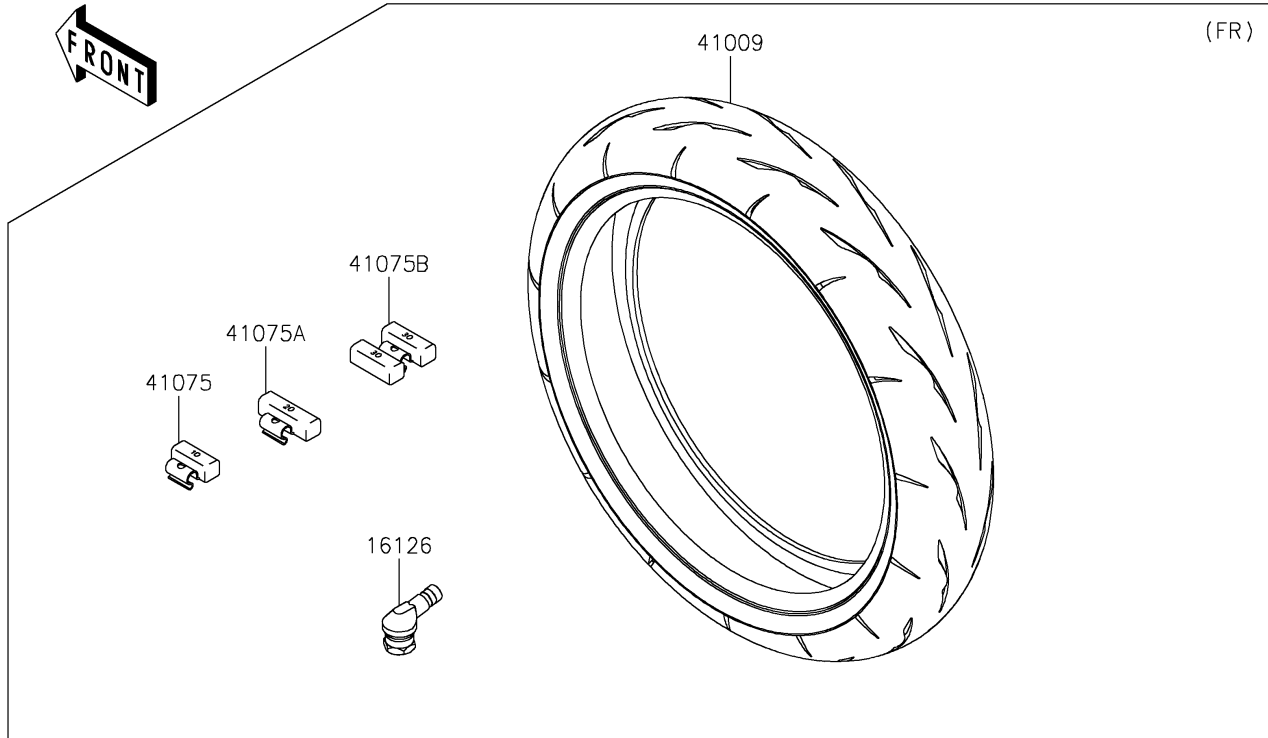

# 2019 NINJA H2™ PARTS DIAGRAM

Tires

F2210

### Tires

ITEM NAME	PART NUMBER	QUANTITY
VALVE (Ref # 16126)	16126-0735	2
TIRE,FR,120/70ZR17(58W),RS11F (Ref # 41009)	41009-0811	1
TIRE,RR,200/55ZR17(78W),RS11R (Ref # 41009A)	41009-0812	1
BALANCER-WHEEL,10G,SILVER (Ref # 41075)	41075-0007	AR
BALANCER-WHEEL,20G,SILVER (Ref # 41075A)	41075-0008	AR
BALANCER-WHEEL,30G,SILVER (Ref # 41075B)	41075-0017	AR