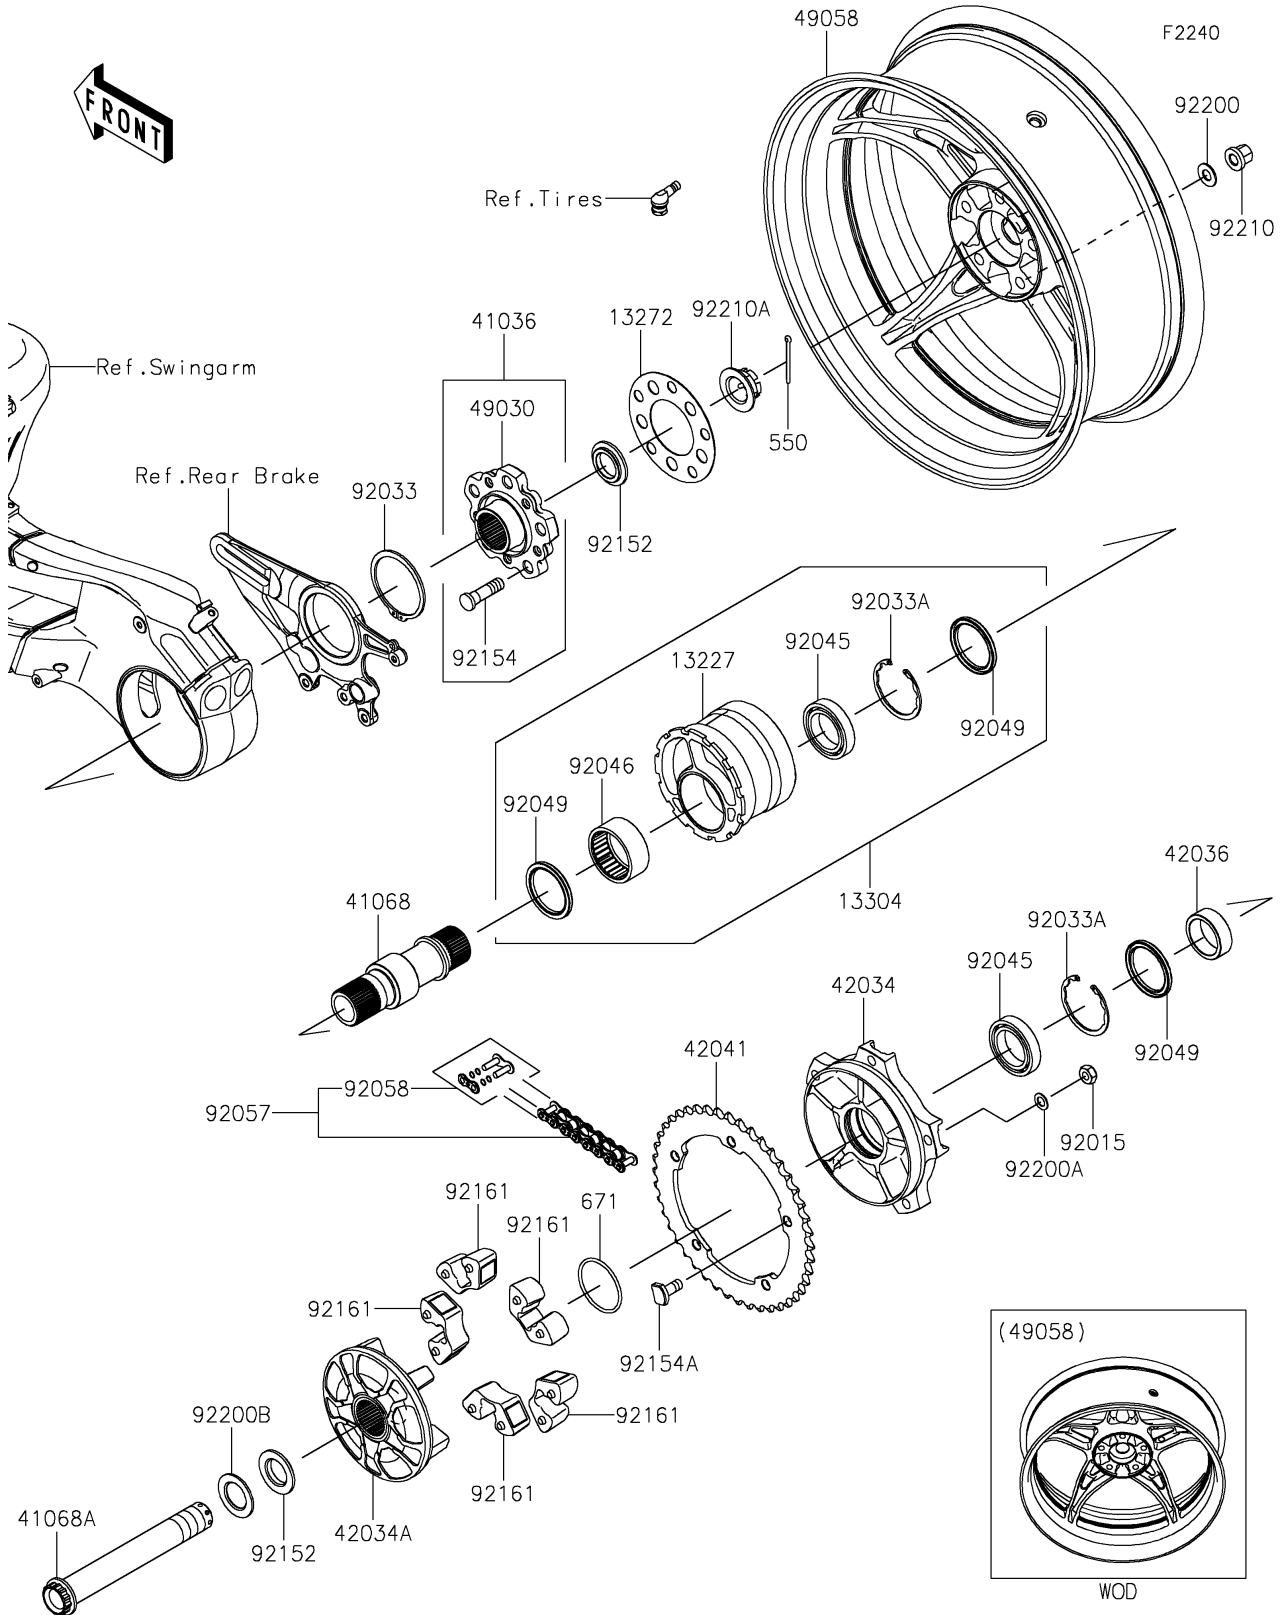

# 2019 NINJA H2™ PARTS DIAGRAM

## Rear Wheel/Chain

### Rear Wheel/Chain

ITEM NAME	PART NUMBER	QUANTITY
HOUSING,RR (Ref # 13227)	13227-0034	1
PLATE (Ref # 13272)	13272-1861	1
HOUSING-ASSY,RR (Ref # 13304)	13304-5001	1
HUB-ASSY,RR (Ref # 41036)	41036-0679	1
AXLE,RR (Ref # 41068)	41068-0637	1
AXLE,28X202.6 (Ref # 41068A)	41068-0649	1
COUPLING,F.W.M.GRAY (Ref # 42034)	42034-0744-46T	1
COUPLING,INSERT,F.W.M.GRAY (Ref # 42034A)	42034-0752-53D	1
SLEEVE,40X50X16.4 (Ref # 42036)	42036-0779	1
SPROCKET-HUB,44T (Ref # 42041)	42041-0152	1
HUB,RR (Ref # 49030)	49030-0050	1
WHEEL,RR,F.BLACK (Ref # 49058)	49058-0670-51H	1
NUT,LOCK,10MM,BLACK (Ref # 92015)	92015-1189	5
RING-SNAP (Ref # 92033)	92033-0760	1
RING-SNAP,62MM (Ref # 92033A)	92033-1044	2
BEARING-BALL,40X60X12 (Ref # 92045)	92045-0802	2
BEARING-NEEDLE,50X62X25 (Ref # 92046)	92046-0617	1
SEAL-OIL,50X62X5 (Ref # 92049)	92049-0771	3
CHAIN,DRIVE,EK525RMXZ/3DX118L (Ref # 92057)	92057-0644	1
JOINT-CHAIN (Ref # 92058)	92058-0036	1
COLLAR,28X48X7.2 (Ref # 92152)	92152-2504	2
BOLT,HUB,12X45 (Ref # 92154)	92154-1546	5
BOLT,SPROCKET,10X24.3 (Ref # 92154A)	92154-2300	5
DAMPER,SHOCK,RR HUB (Ref # 92161)	92161-1286	5
WASHER,12.1X25X1.6 (Ref # 92200)	92200-0455	5
WASHER,10.2X18X1 (Ref # 92200A)	92200-1770	5
WASHER,28.5X48X2.3 (Ref # 92200B)	92200-2277	1
NUT,12MM (Ref # 92210)	92210-0931	5
NUT,28MM (Ref # 92210A)	92210-1654	1

### Rear Wheel/Chain

ITEM NAME	PART NUMBER	QUANTITY
PIN-COTTER,4.0X45 (Ref # 550)	550AA4045	1
O RING,55MM (Ref # 671)	671B2555	1