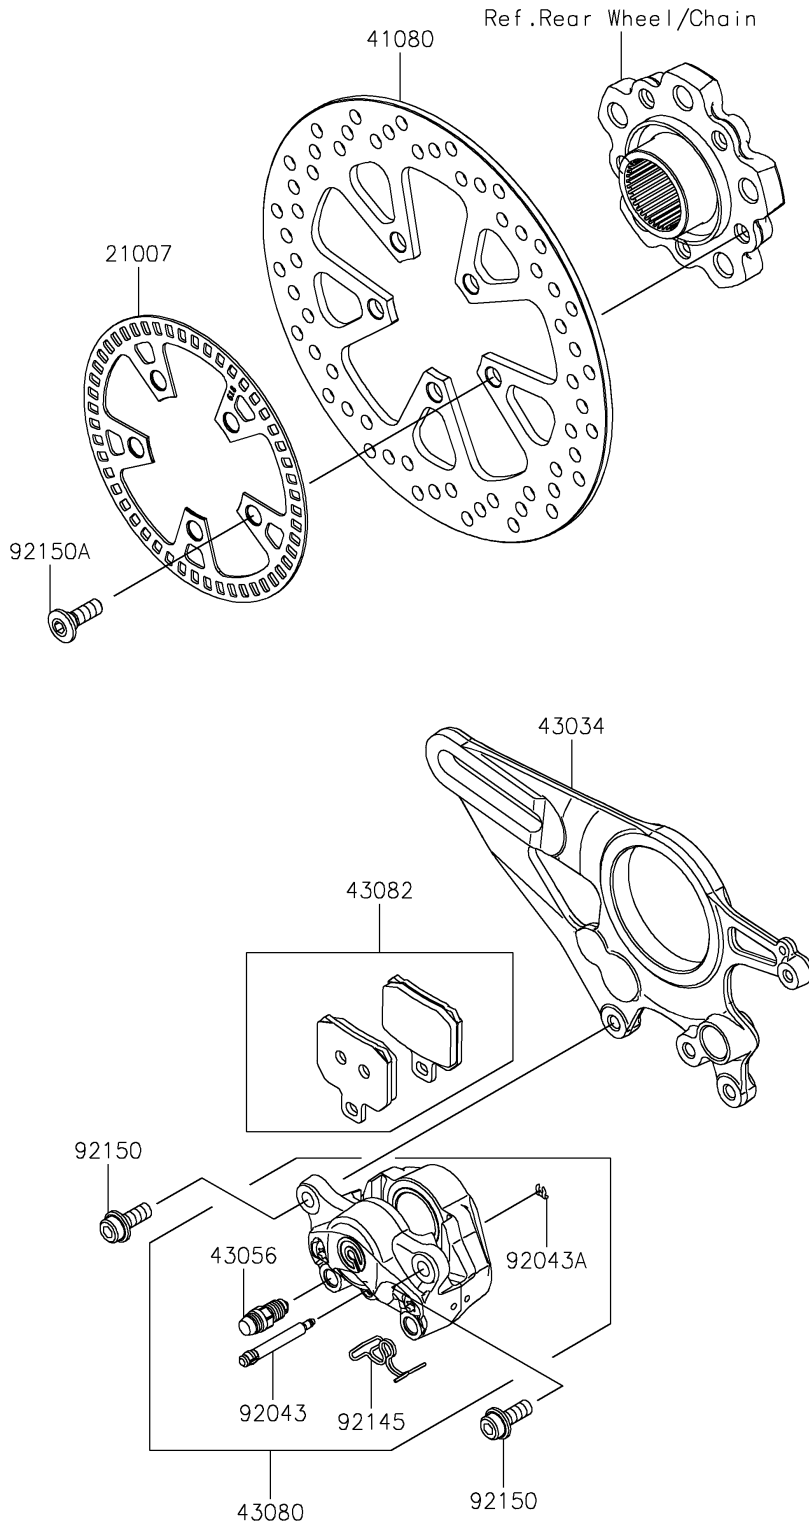

# 2019 NINJA H2™ PARTS DIAGRAM

Rear Brake

F2294

## 2019 NINJA H2™ PARTS LIST

### Rear Brake

ITEM NAME	PART NUMBER	QUANTITY
ROTOR,SENSOR,RR (Ref # 21007)	21007-0632	1
DISC,RR,250MM (Ref # 41080)	41080-0636	1
HOLDER-BRAKE,RR (Ref # 43034)	43034-0108	1
BREATHER-BRAKE (Ref # 43056)	43056-0020	1
CALIPER-SUB-ASSY,RR,GRAY (Ref # 43080)	43080-0176-51J	1
PAD-ASSY-BRAKE (Ref # 43082)	43082-0158	1
PIN,PAD (Ref # 92043)	92043-0863	1
PIN,CLIP (Ref # 92043A)	92043-0864	1
SPRING (Ref # 92145)	92145-1685	1
BOLT,SOCKET,8X20 (Ref # 92150)	92150-1155	2
BOLT,8X25 (Ref # 92150A)	92150-1858	5