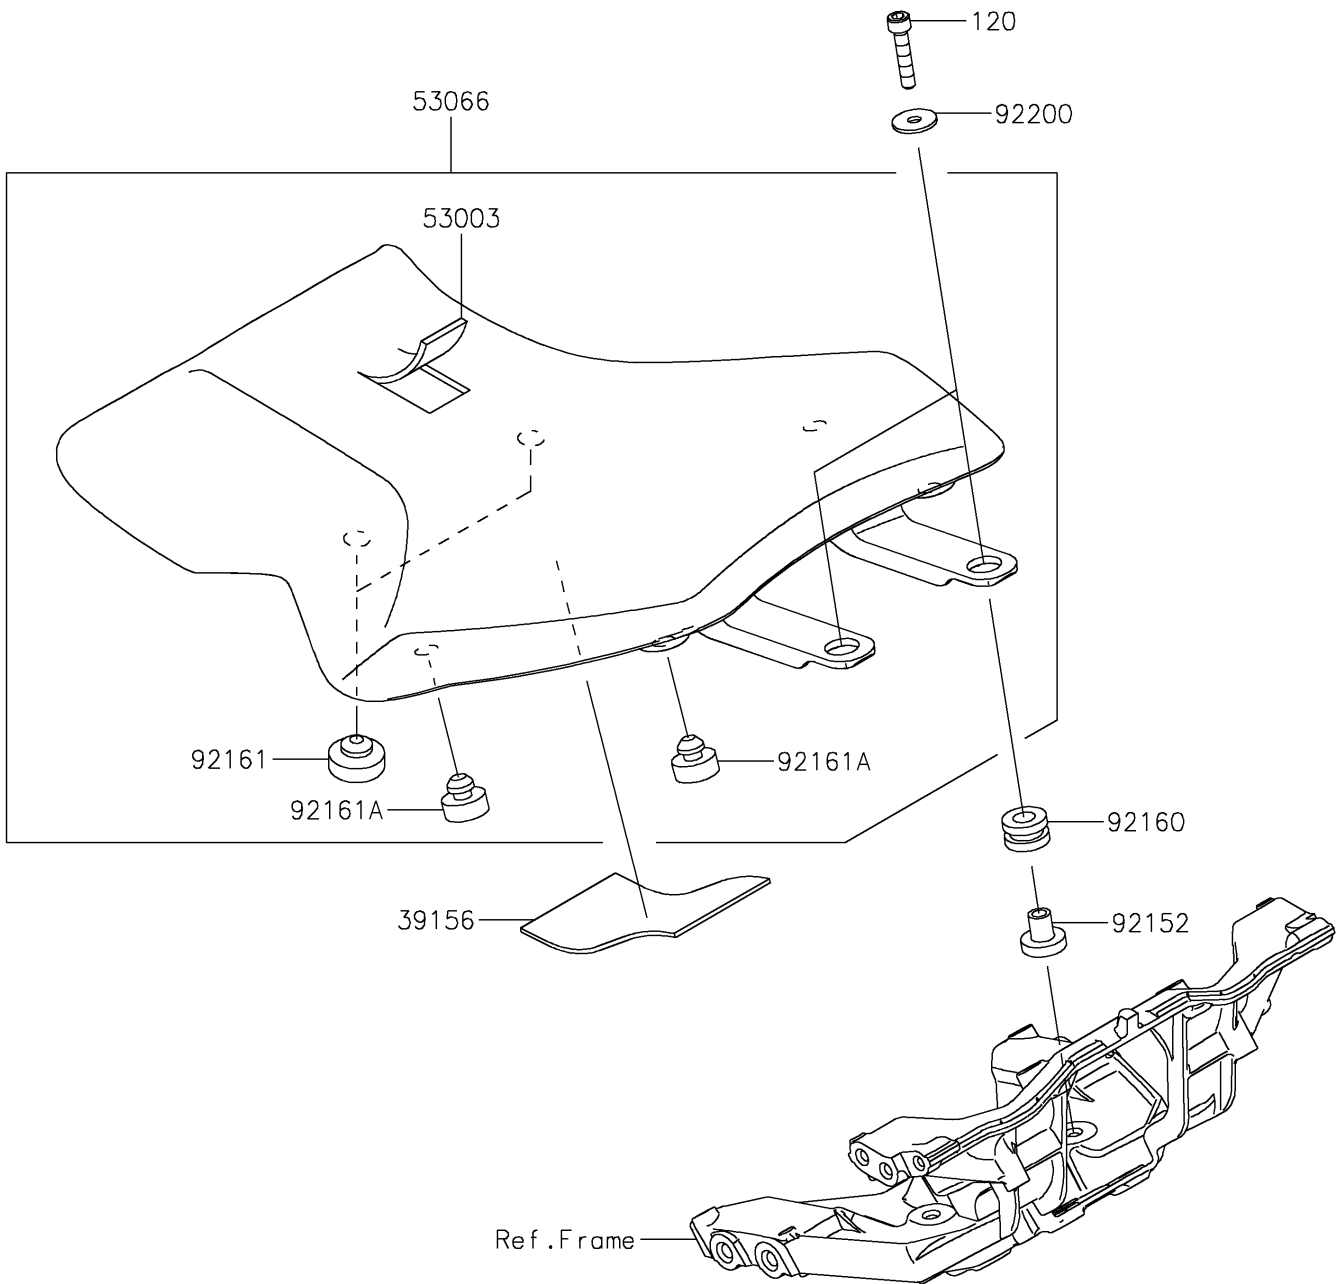

# 2019 NINJA H2™ PARTS DIAGRAM

Seat

F2510

## 2019 NINJA H2™ PARTS LIST

### Seat

ITEM NAME	PART NUMBER	QUANTITY
PAD,RR FRM (Ref # 39156)	39156-1778	1
LEATHER,BLACK (Ref # 53003)	53003-0404-MA	1
SEAT-ASSY,BLACK (Ref # 53066)	53066-0462-MA	1
COLLAR,6.5X20X16.8 (Ref # 92152)	92152-2119	2
DAMPER,10X20X12 (Ref # 92160)	92160-1167	2
DAMPER,SEAT,10X25X8 (Ref # 92161)	92161-0095	2
DAMPER,8X20X8 (Ref # 92161A)	92161-0223	4
WASHER,6X20X1.6 (Ref # 92200)	92200-0212	2
BOLT-SOCKET,6X30 (Ref # 120)	120CA0630	2