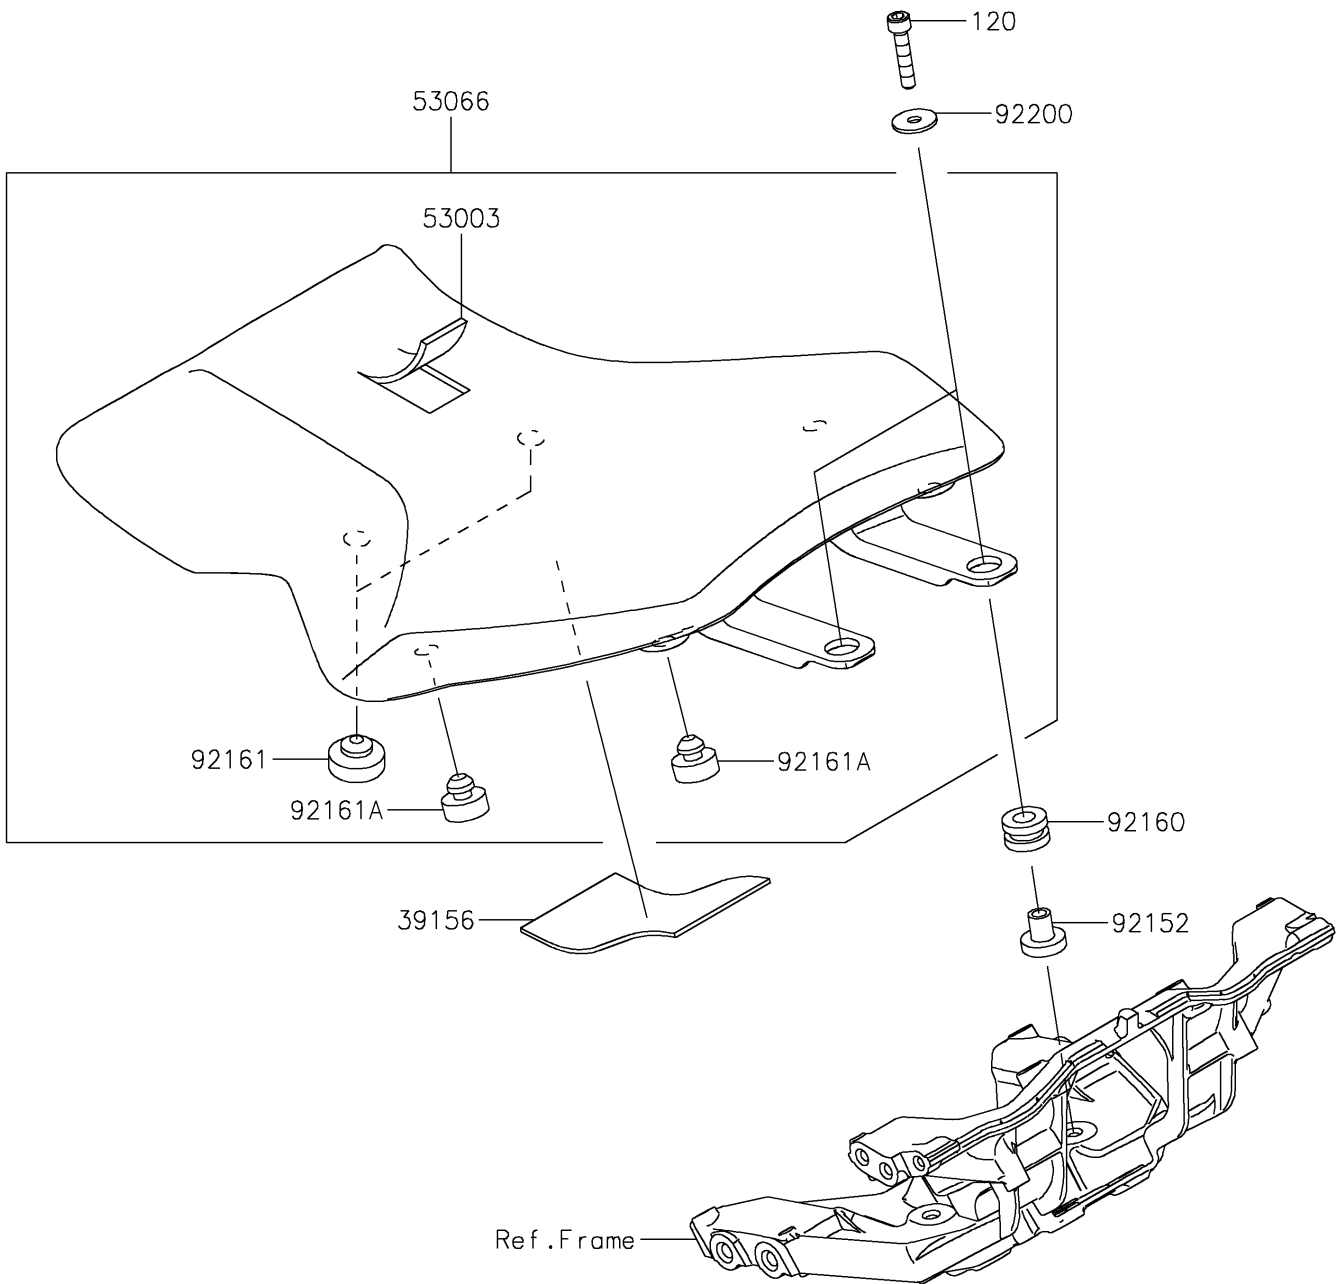

2019 NINJA H2™ PARTS DIAGRAM

Seat

F2510

2019 NINJA H2™ PARTS LIST

Seat

ITEM NAME	PART NUMBER	QUANTITY
PAD,RR FRM (Ref # 39156)	39156-1778	1
LEATHER,BLACK (Ref # 53003)	53003-0404-MA	1
SEAT-ASSY,BLACK (Ref # 53066)	53066-0462-MA	1
COLLAR,6.5X20X16.8 (Ref # 92152)	92152-2119	2
DAMPER,10X20X12 (Ref # 92160)	92160-1167	2
DAMPER,SEAT,10X25X8 (Ref # 92161)	92161-0095	2
DAMPER,8X20X8 (Ref # 92161A)	92161-0223	4
WASHER,6X20X1.6 (Ref # 92200)	92200-0212	2
BOLT-SOCKET,6X30 (Ref # 120)	120CA0630	2