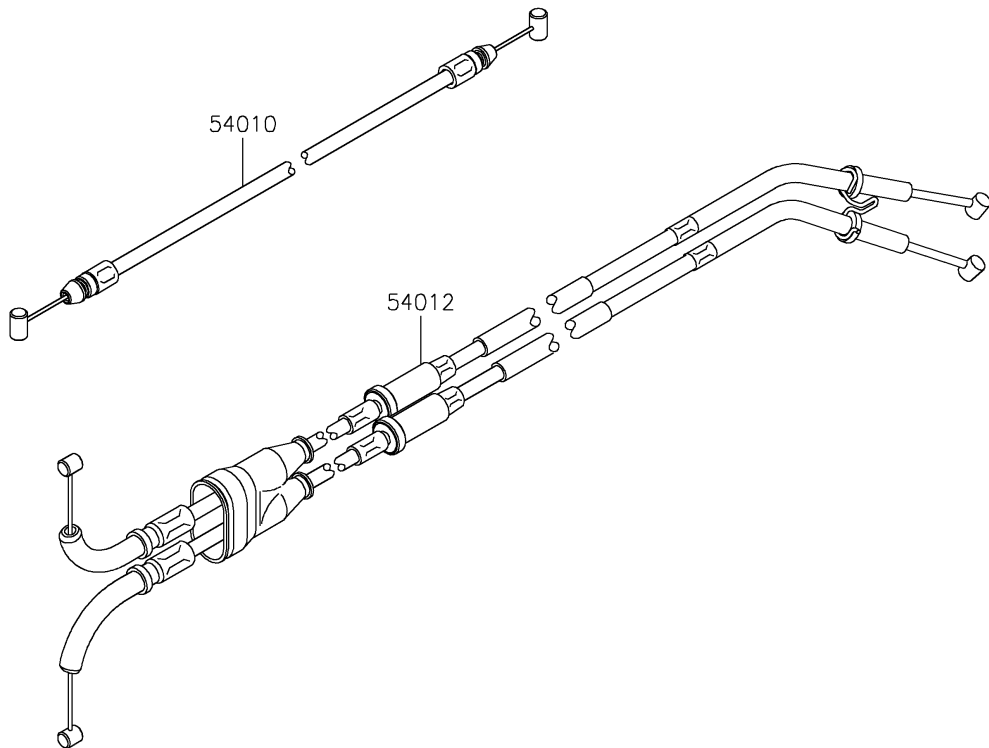

2020 NINJA H2™ PARTS DIAGRAM

Cables

F2540

2020 NINJA H2™ PARTS LIST

Cables

ITEM NAME	PART NUMBER	QUANTITY
CABLE,SEAT LOCK (Ref # 54010)	54010-0573	1
CABLE-THROTTLE (Ref # 54012)	54012-0676	1
CLAMP,THROTTLE CABLE (Ref # 92173)	92173-1962	1