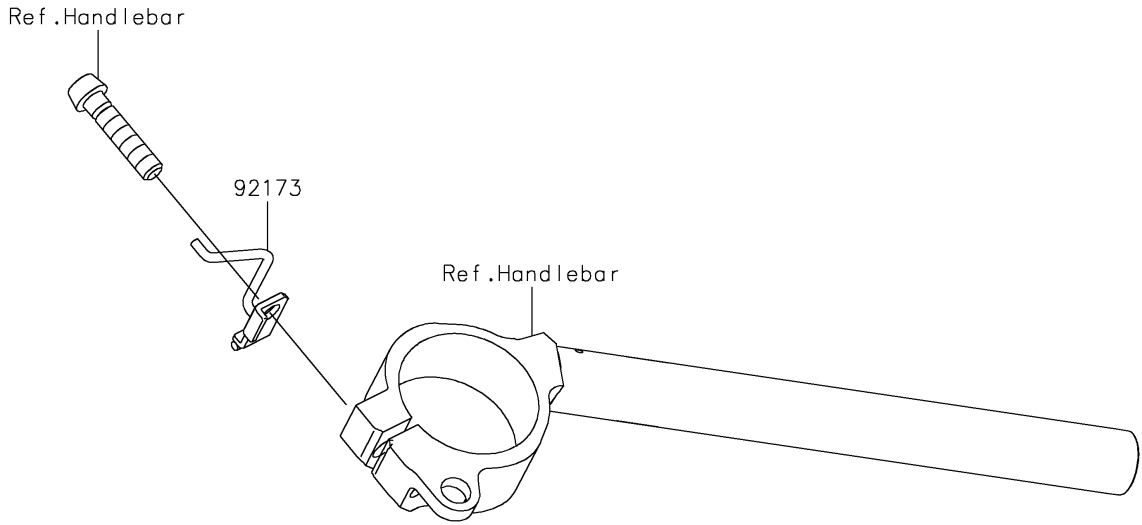

2020 NINJA H2™ PARTS DIAGRAM

Cables

F2540

2020 NINJA H2™ PARTS LIST

Cables

ITEM NAME	PART NUMBER	QUANTITY
CABLE,SEAT LOCK (Ref # 54010)	54010-0573	1
CABLE-THROTTLE (Ref # 54012)	54012-0676	1
CLAMP,THROTTLE CABLE (Ref # 92173)	92173-1962	1