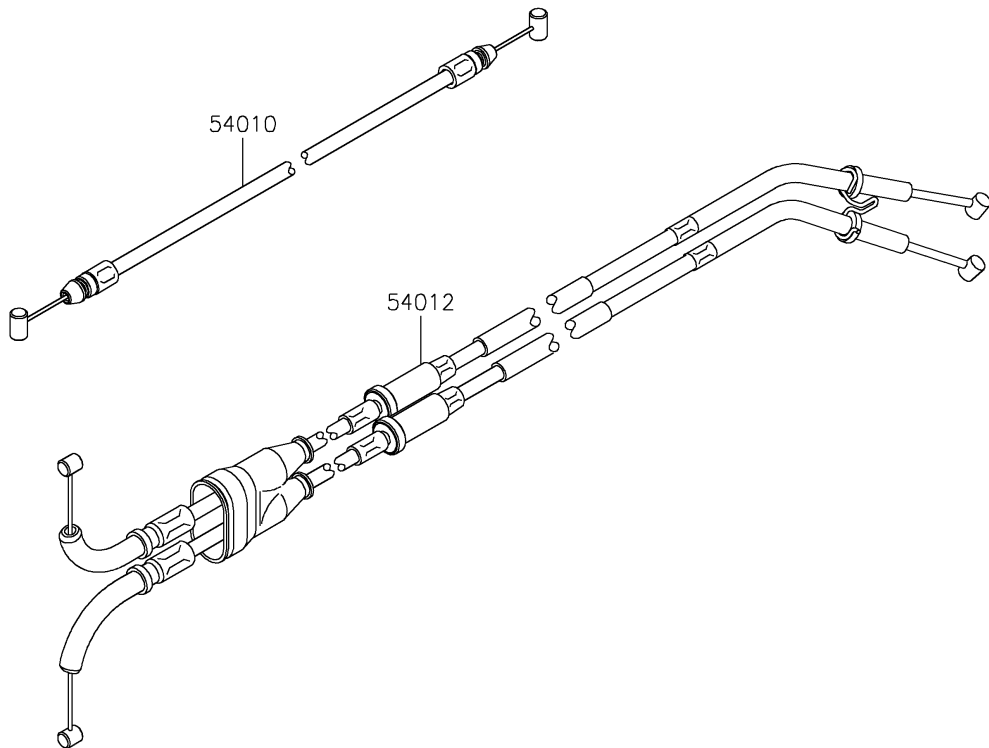

2020 NINJA H2™ CARBON PARTS DIAGRAM

Cables

F2540

2020 NINJA H2™ CARBON PARTS LIST

Cables

ITEM NAME	PART NUMBER	QUANTITY
CABLE,SEAT LOCK (Ref # 54010)	54010-0573	1
CABLE-THROTTLE (Ref # 54012)	54012-0676	1
CLAMP,THROTTLE CABLE (Ref # 92173)	92173-1962	1