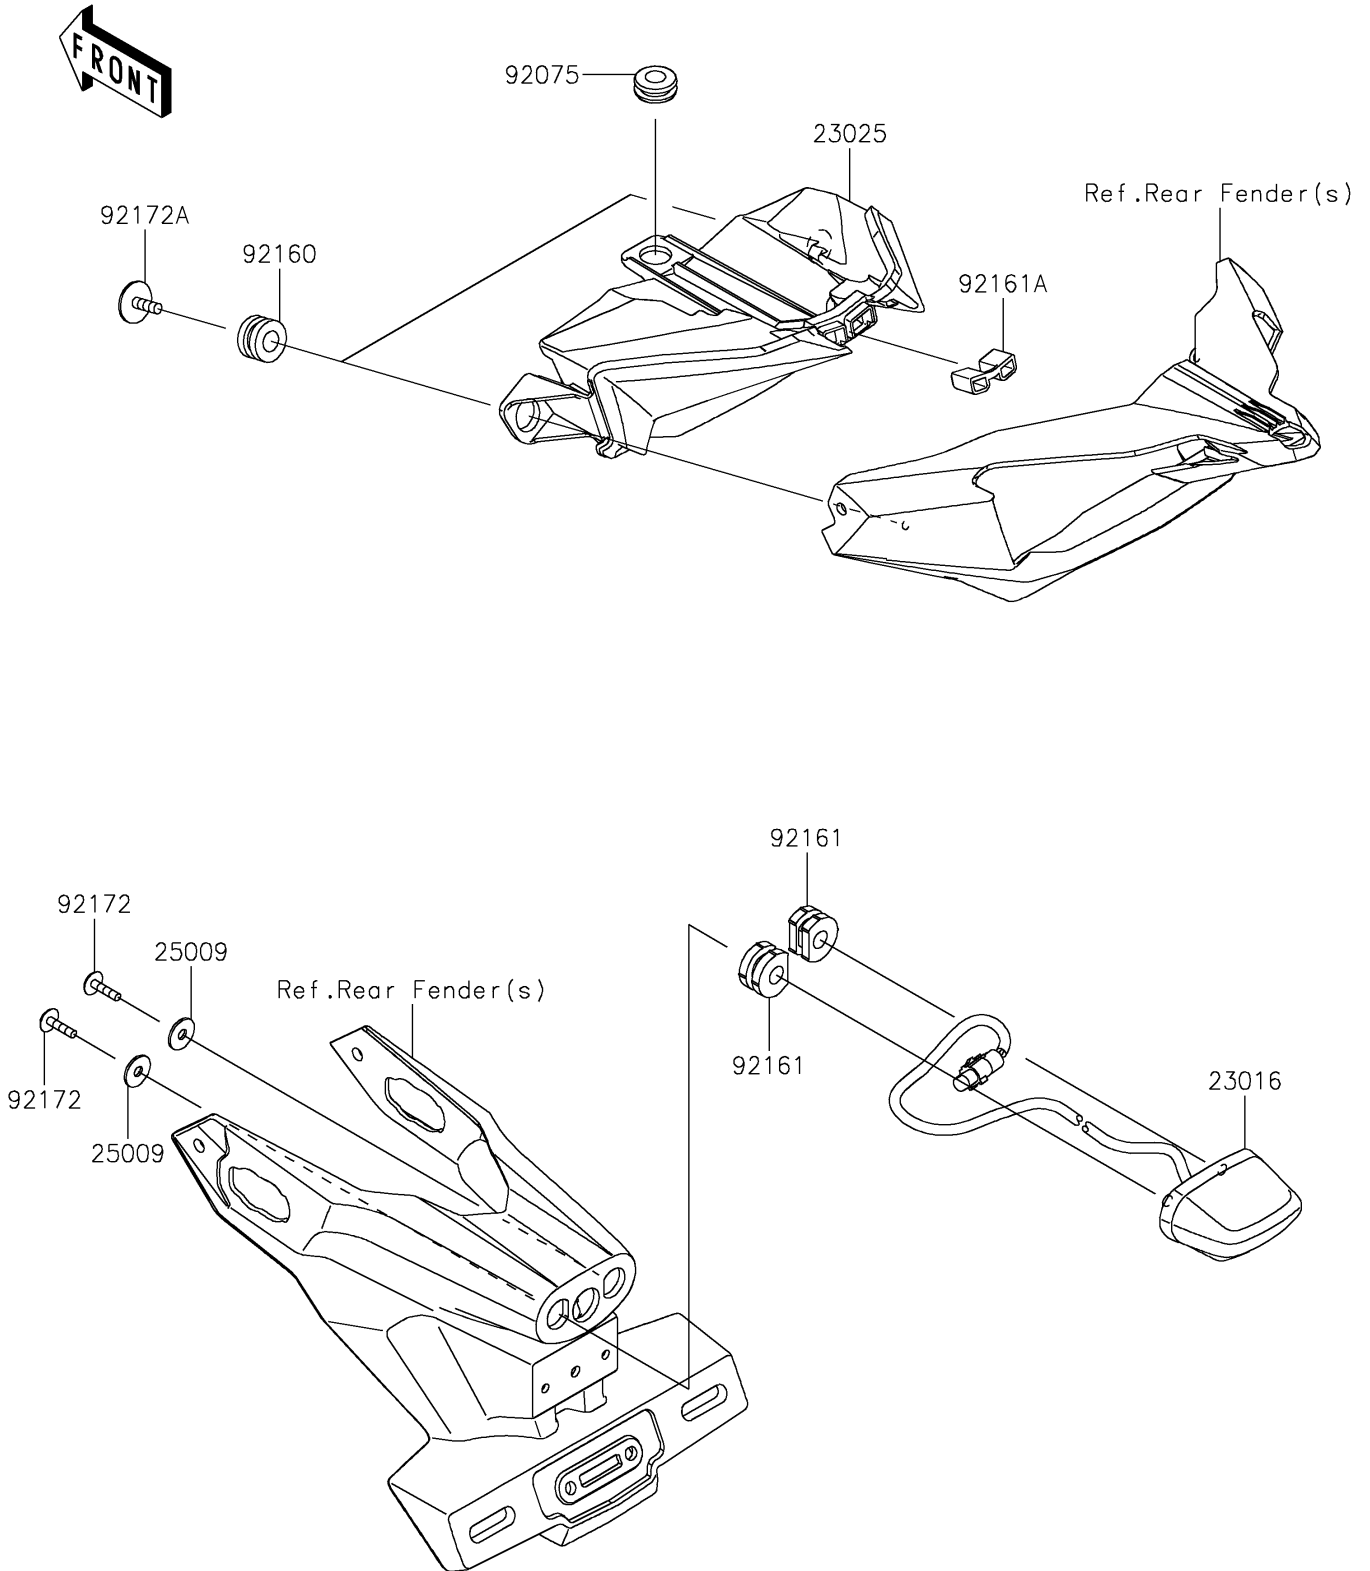

2019 NINJA H2™ PARTS DIAGRAM

Taillight(s)

F2720

2019 NINJA H2™ PARTS LIST

Taillight(s)

ITEM NAME	PART NUMBER	QUANTITY
LAMP-ASSY,LICENSE,LED (Ref # 23016)	23016-0639	1
LAMP-TAIL,LED (Ref # 23025)	23025-0346	1
WASHER,5.2X16X1.2 (Ref # 25009)	25009-004	2
DAMPER (Ref # 92075)	92075-1028	1
DAMPER,10X20X12 (Ref # 92160)	92160-1167	2
DAMPER (Ref # 92161)	92161-0776	2
DAMPER,RR FENDER (Ref # 92161A)	92161-1727	1
SCREW,TAPPING,5X16 (Ref # 92172)	92172-0238	2
SCREW,TAPTITE,5X16 (Ref # 92172A)	92172-0481	2