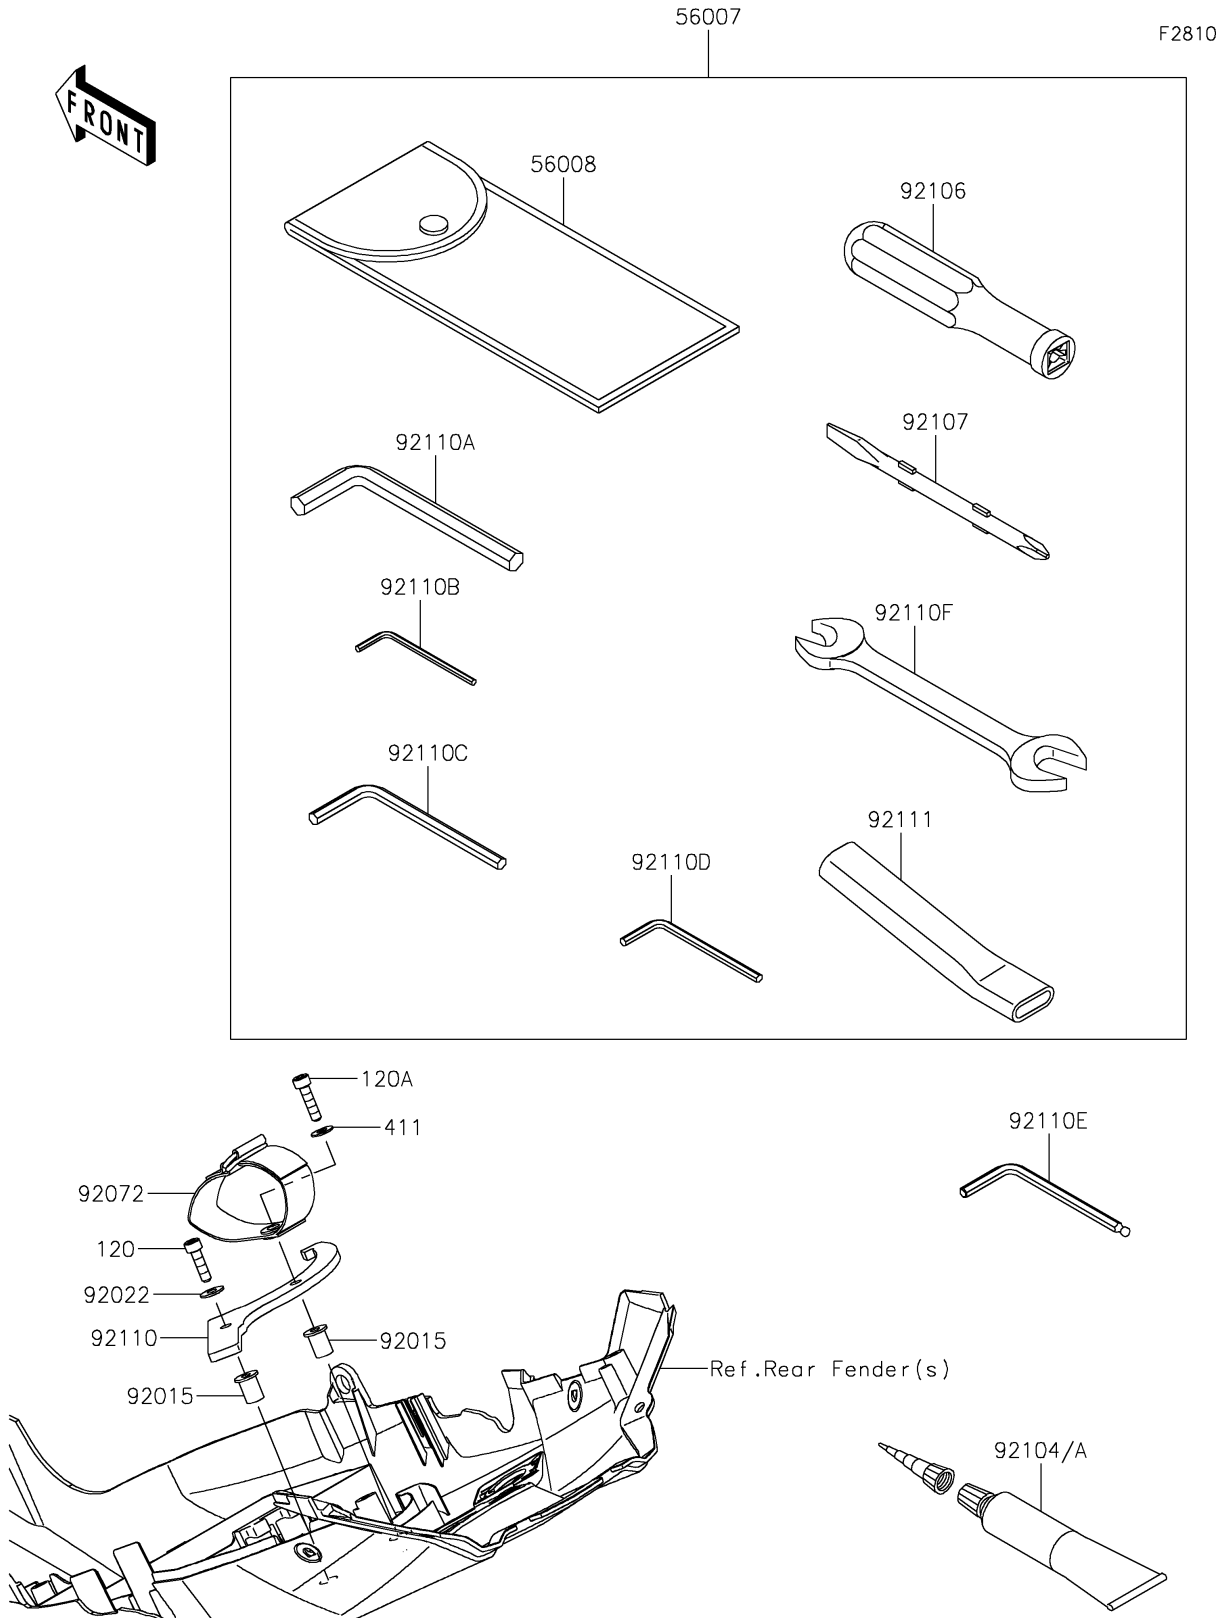

2020 NINJA H2™ PARTS DIAGRAM

Owner's Tools

2020 NINJA H2™ PARTS LIST

Owner's Tools

ITEM NAME	PART NUMBER	QUANTITY
TOOL-KIT (Ref # 56007)	56007-0134	1
BAG,TOOL (Ref # 56008)	56008-006	1
NUT,WELL,5MM (Ref # 92015)	92015-1757	2
WASHER,5.2X13X1 (Ref # 92022)	92022-1380	1
BAND,TOOL CASE (Ref # 92072)	92072-1219	1
GASKET-LIQUID,TB1211F,CLEAR (Ref # 92104)	92104-0004	1
GASKET-LIQUID,TB1216B,BLACK (Ref # 92104A)	92104-1064	1
GRIP-SCREW DRIVER (Ref # 92106)	92106-1001	1
TOOL-DRIVER,#2PHILLIPS&SLOT (Ref # 92107)	92107-1052	1
TOOL-WRENCH,HOOK,R61.5 (Ref # 92110)	92110-0588	1
TOOL-WRENCH,ALLEN,10MM (Ref # 92110A)	92110-0589	1
TOOL-WRENCH,ALLEN,3MM (Ref # 92110B)	92110-0594	1
TOOL-WRENCH,ALLEN,6MM (Ref # 92110C)	92110-0596	1
TOOL-WRENCH,ALLEN,4MM (Ref # 92110D)	92110-0602	1
TOOL-WRENCH,ALLEN,5MM (Ref # 92110E)	92110-0608	1
TOOL-WRENCH,OPEN END,14X17 (Ref # 92110F)	92110-1166	1
TOOL-BAR,EXTENSION (Ref # 92111)	92111-0009	1
BOLT-SOCKET,5X18 (Ref # 120)	120CB0518	1
BOLT-SOCKET,5X20 (Ref # 120A)	120CB0520	1
WASHER-PLAIN,5MM (Ref # 411)	411AB0500	1