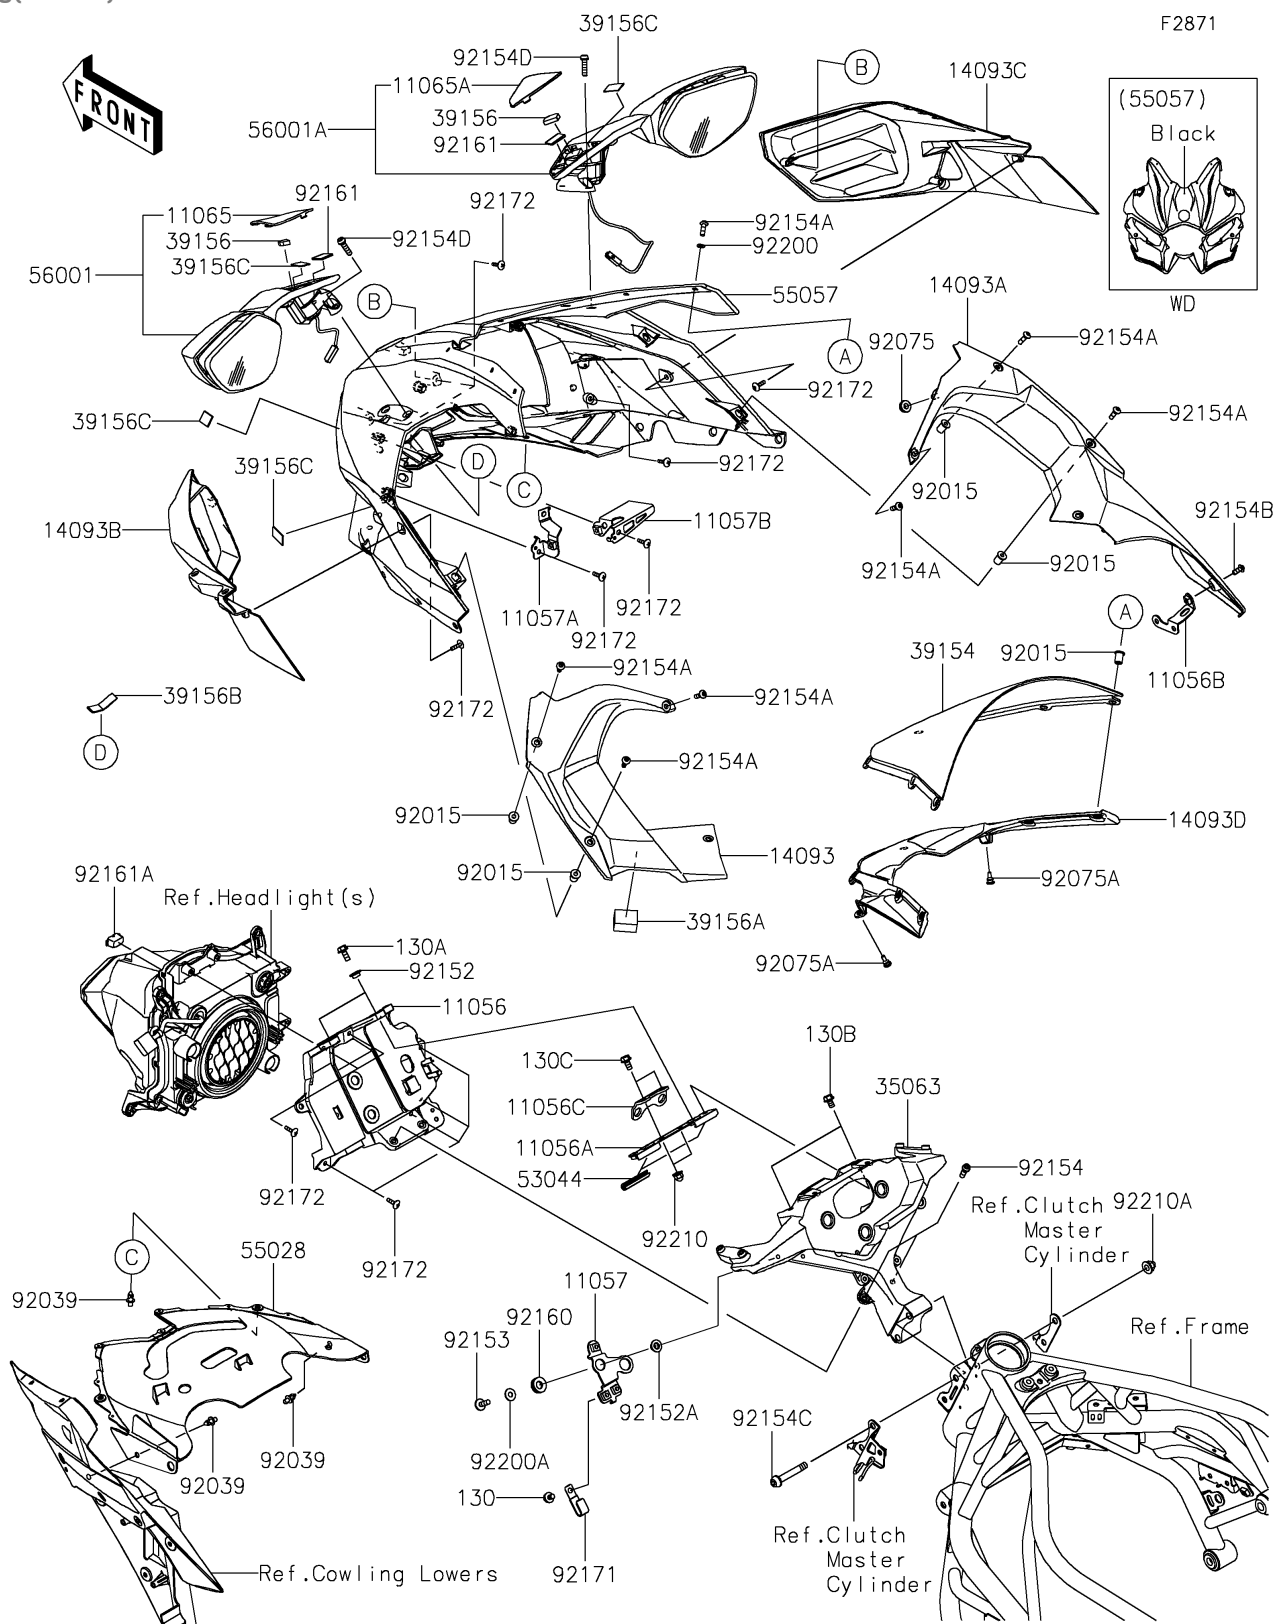

2019 NINJA H2™ PARTS DIAGRAM

Cowling(JKF/JLF)