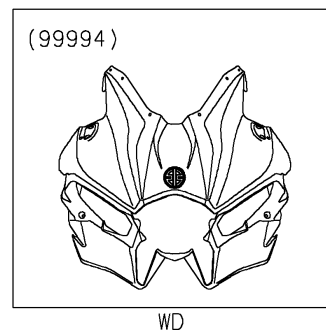

2019 NINJA H2™ PARTS DIAGRAM

Accessory(Carbon Cowling Kit)(JKF/JLF)

F2910B

2019 NINJA H2™ PARTS LIST

Accessory(Carbon Cowling Kit)(JKF/JLF)

ITEM NAME	PART NUMBER	QUANTITY
BRACKET (Ref # 11057)	11057-0765	1
BRACKET,HEAD LAMP HARNESS (Ref # 11057A)	11057-0777	1
PAD,10X50X2 (Ref # 39156)	39156-1924	1
NUT,WELL,5MM (Ref # 92015)	92015-1757	14
NUT,5MM (Ref # 92015A)	92015-1996	4
BOLT,FLANGED,6X16 (Ref # 92154)	92154-0899	2
CARBON COWLING KIT (Ref # 99994)	99994-1006	1
BOLT-SOCKET,5X16 (Ref # 120)	120CA0516	4
WASHER-PLAIN,5MM (Ref # 411)	411AA0500	4