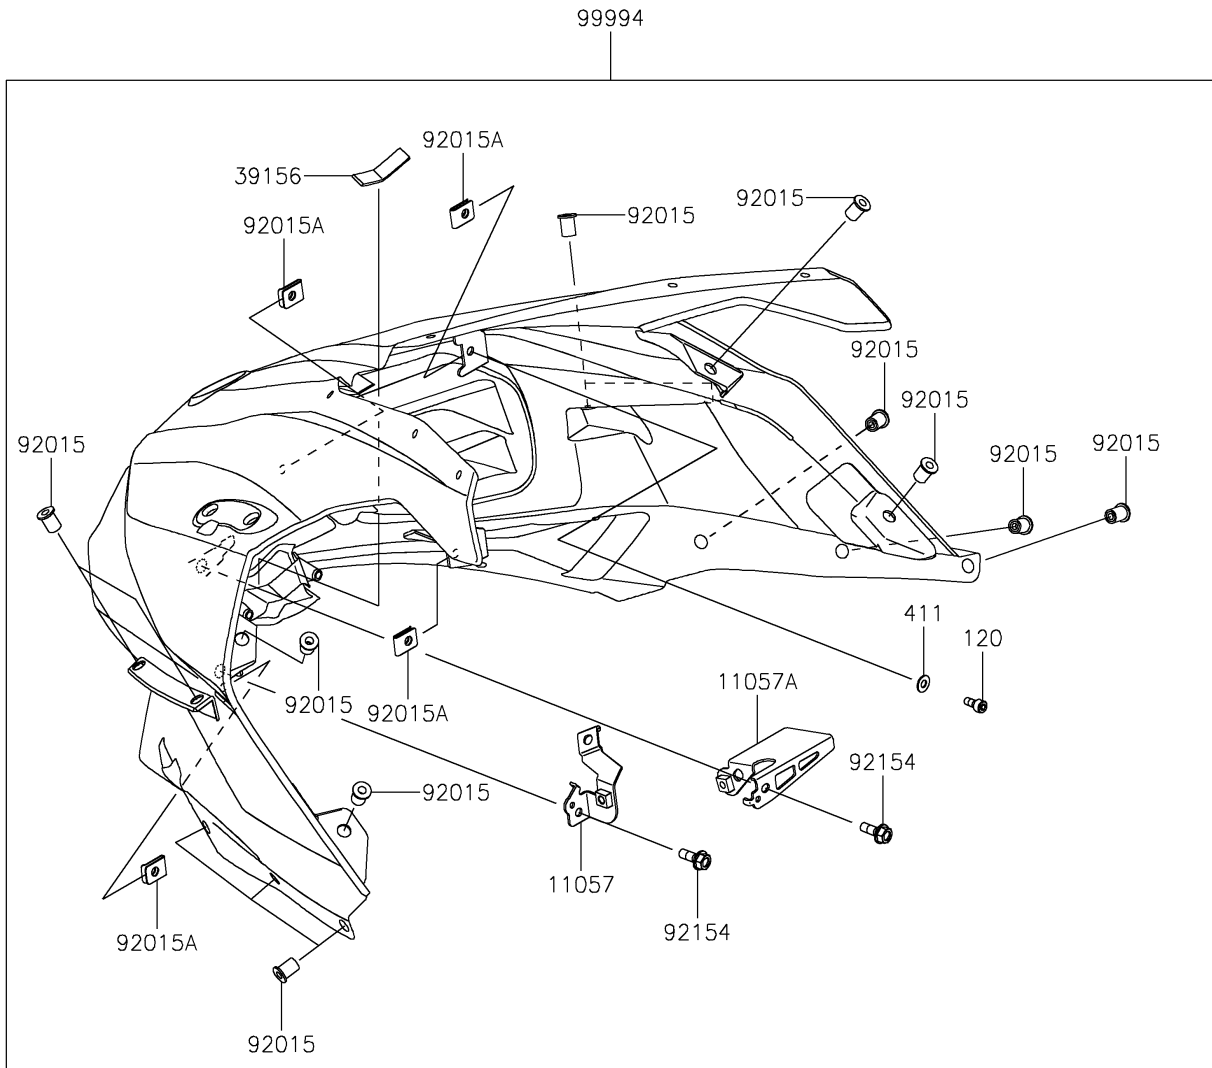

2019 NINJA H2™ PARTS DIAGRAM

Accessory(Carbon Cowling Kit)(JKF/JLF)

F2910B

2019 NINJA H2™ PARTS LIST

Accessory(Carbon Cowling Kit)(JKF/JLF)

ITEM NAME	PART NUMBER	QUANTITY
BRACKET (Ref # 11057)	11057-0765	1
BRACKET,HEAD LAMP HARNESS (Ref # 11057A)	11057-0777	1
PAD,10X50X2 (Ref # 39156)	39156-1924	1
NUT,WELL,5MM (Ref # 92015)	92015-1757	14
NUT,5MM (Ref # 92015A)	92015-1996	4
BOLT,FLANGED,6X16 (Ref # 92154)	92154-0899	2
CARBON COWLING KIT (Ref # 99994)	99994-1006	1
BOLT-SOCKET,5X16 (Ref # 120)	120CA0516	4
WASHER-PLAIN,5MM (Ref # 411)	411AA0500	4