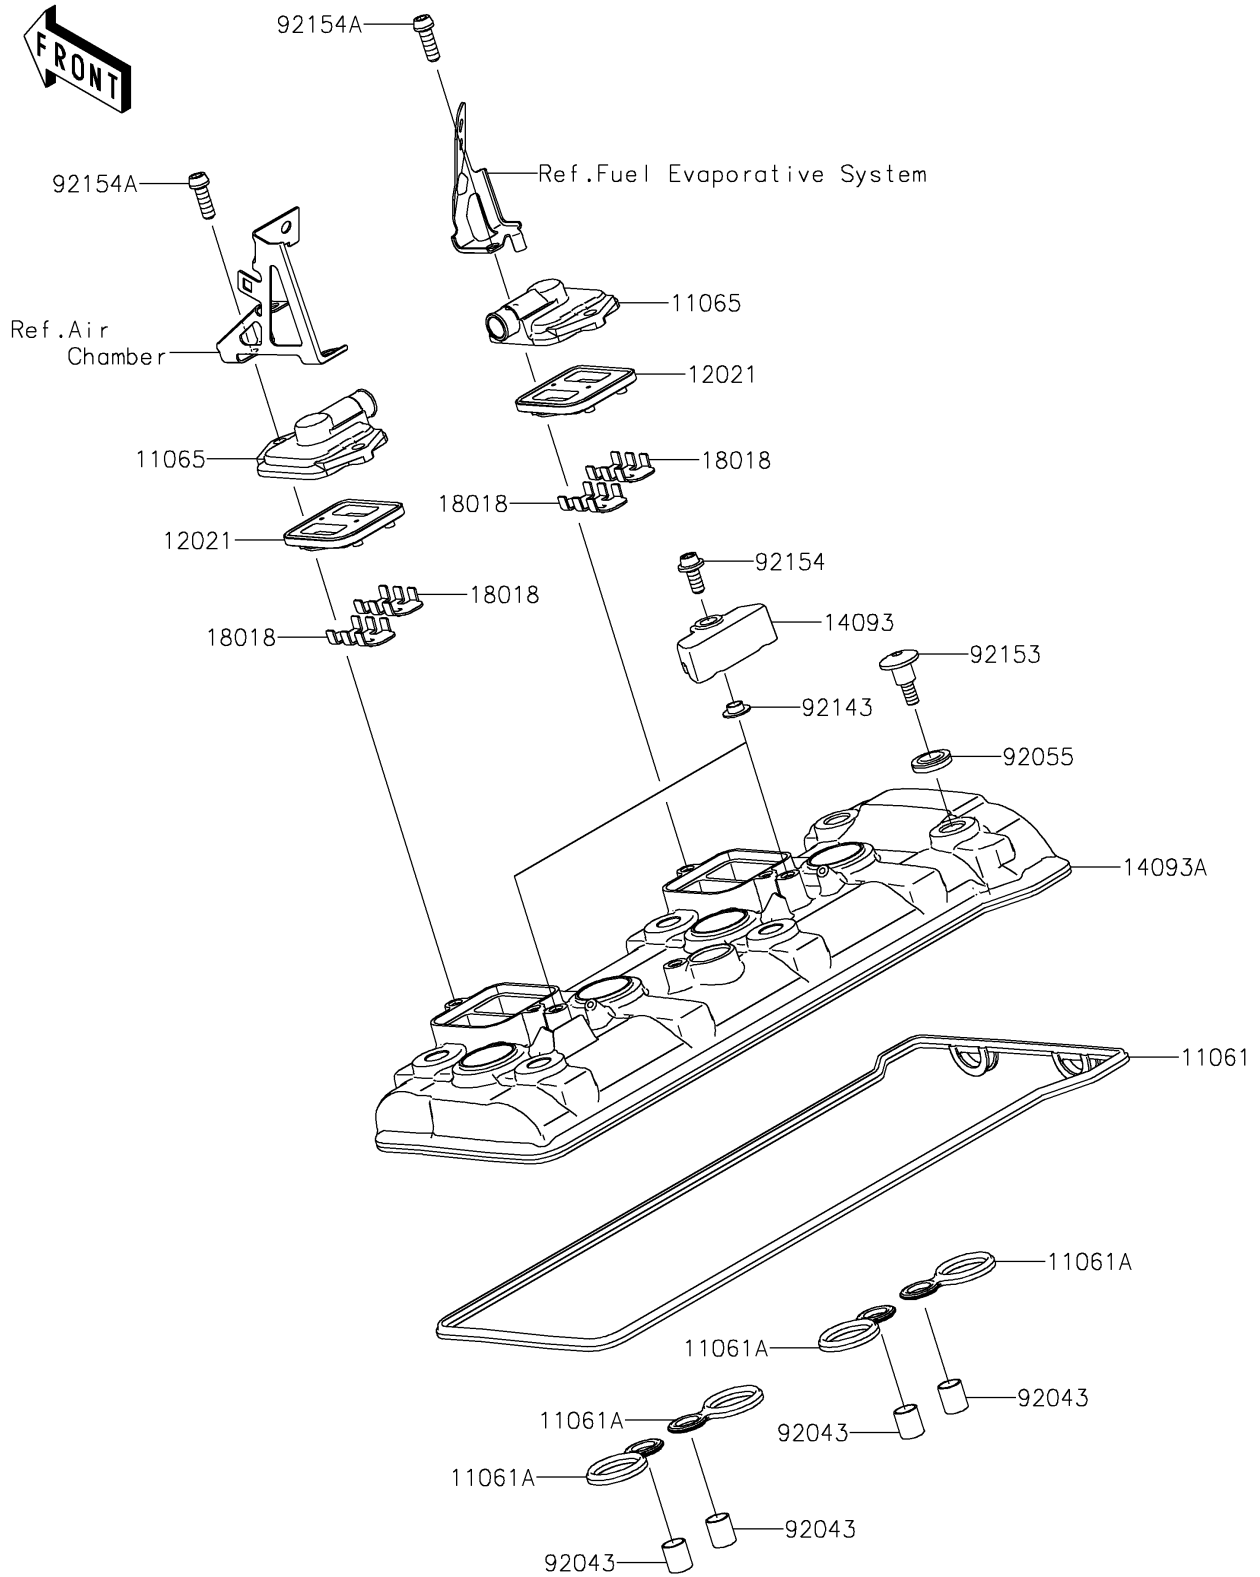

2021 Ninja H2 SX SE+ PARTS DIAGRAM

Cylinder Head Cover

E1112

2021 Ninja H2 SX SE+ PARTS LIST

Cylinder Head Cover

ITEM NAME	PART NUMBER	QUANTITY
GASKET,HEAD COVER (Ref # 11061)	11061-0979	1
GASKET,PLUG HOLE (Ref # 11061A)	11061-1185	4
CAP (Ref # 11065)	11065-0360	2
VALVE-ASSY-REED (Ref # 12021)	12021-0021	2
COVER (Ref # 14093)	14093-0291	2
COVER,CYLINDER HEAD (Ref # 14093A)	14093-0582	1
PLATE-HEAT GUARD (Ref # 18018)	18018-0591	4
PIN,10.1X12X14 (Ref # 92043)	92043-4009	4
RING-O (Ref # 92055)	92055-0820	6
COLLAR (Ref # 92143)	92143-1331	2
BOLT,SOCKET,6X22.5 (Ref # 92153)	92153-1779	6
BOLT,SOCKET,6X14 (Ref # 92154)	92154-1460	2
BOLT,SOCKET,6X18 (Ref # 92154A)	92154-1498	4