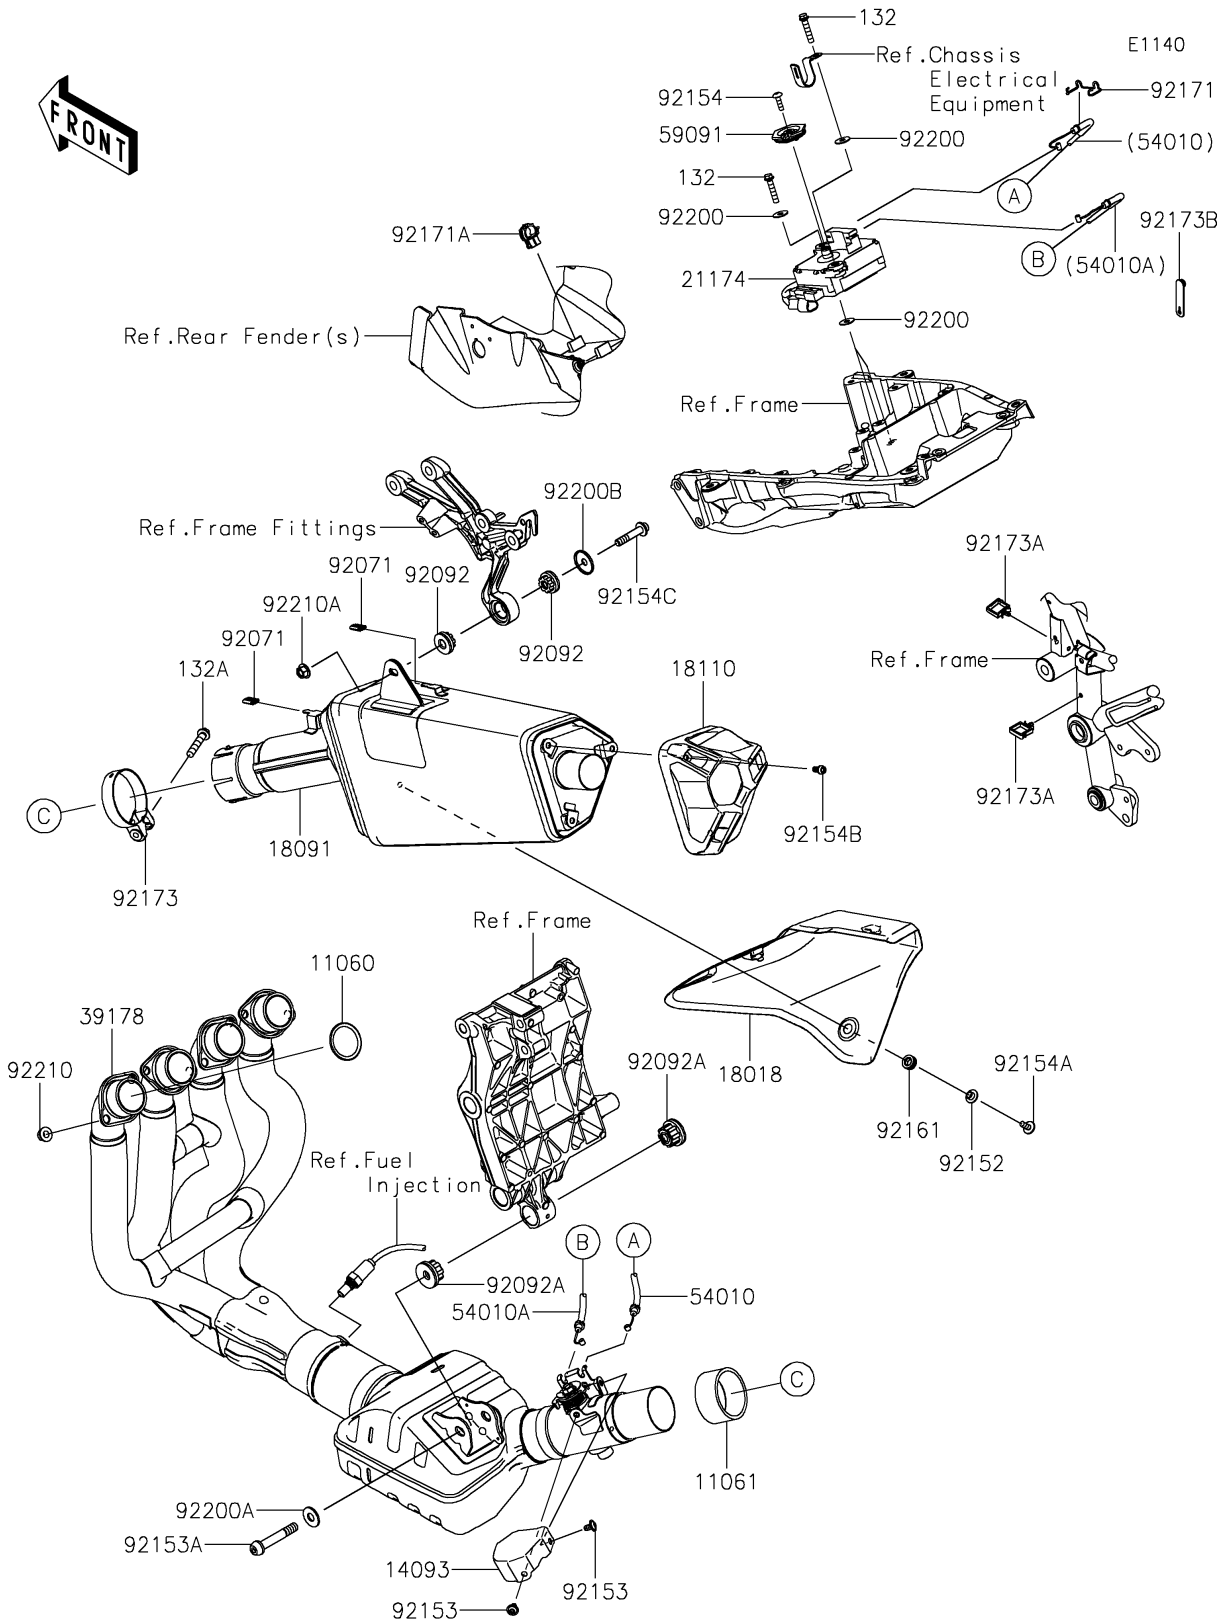

## 2021 Ninja H2™ SX SE+ PARTS LIST

### Muffler(s)

ITEM NAME	PART NUMBER	QUANTITY
GASKET,EXHAUST PIPE (Ref # 11060)	11060-1203	4
GASKET,MUFFLER JOINT (Ref # 11061)	11061-0980	1
COVER (Ref # 14093)	14093-0643	1
PLATE-HEAT GUARD,RR (Ref # 18018)	18018-0606	1
BODY-COMP-MUFFLER (Ref # 18091)	18091-1151	1
BODY END-MUFFLER (Ref # 18110)	18110-0215	1
MOTOR-ELECTRIC (Ref # 21174)	21174-0009	1
MANIFOLD-COMP-EXHAUST (Ref # 39178)	39178-0311	1
CABLE,OPEN (Ref # 54010)	54010-0622	1
CABLE,CLOSE (Ref # 54010A)	54010-0623	1
PULLEY (Ref # 59091)	59091-0007	1
GROMMET (Ref # 92071)	92071-1270	2
BUSHING-RUBBER (Ref # 92092)	92092-0018	2
BUSHING-RUBBER (Ref # 92092A)	92092-1081	2
COLLAR (Ref # 92152)	92152-2461	1
BOLT,SOCKET,6X10 (Ref # 92153)	92153-1527	2
BOLT,SOCKET,10X60 (Ref # 92153A)	92153-1837	1
BOLT,TORX,5X18 (Ref # 92154)	92154-0217	1
BOLT,SOCKET,6X14 (Ref # 92154A)	92154-0907	1
BOLT,SOCKET,6X12 (Ref # 92154B)	92154-1453	3
BOLT,SOCKET,8X40 (Ref # 92154C)	92154-2808	1
DAMPER (Ref # 92161)	92161-0306	1
CLAMP (Ref # 92171)	92171-0292	1
CLAMP,EDGE CLIP (Ref # 92171A)	92171-1722	1
CLAMP,64.5MM (Ref # 92173)	92173-0284	1
CLAMP (Ref # 92173A)	92173-1513	2
CLAMP (Ref # 92173B)	92173-2198	1
WASHER (Ref # 92200)	92200-0078	4
WASHER,10.5X25X2.0 (Ref # 92200A)	92200-1377	1

## 2021 Ninja H2™ SX SE+ PARTS LIST

Muffler(s)

ITEM NAME	PART NUMBER	QUANTITY
WASHER (Ref # 92200B)	92200-1919	1
NUT,8MM (Ref # 92210)	92210-0076	8
NUT,8MM (Ref # 92210A)	92210-0121	1
BOLT-FLANGED-SMALL,6X30 (Ref # 132)	132BA0630	2
BOLT-FLANGED-SMALL,8X40 (Ref # 132A)	132BC0840	1