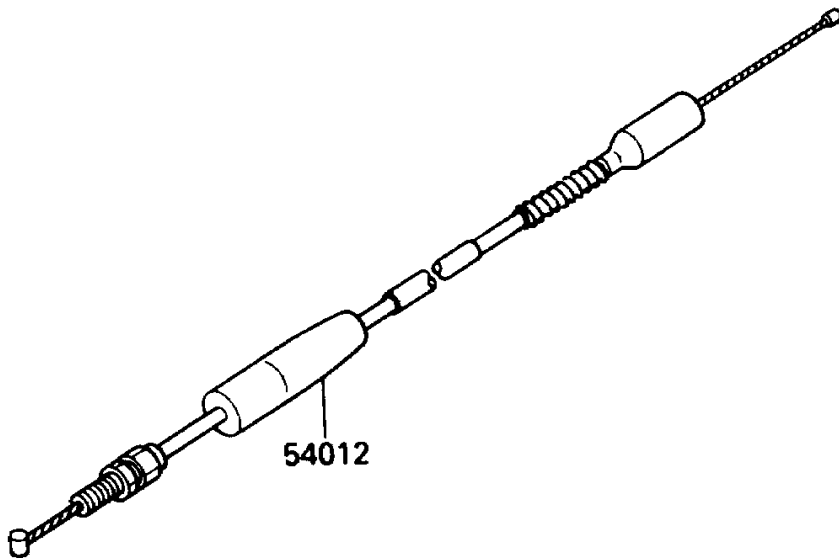

# 1988 Big Wheel PARTS DIAGRAM

Cables

F2510-0285

# 1988 Big Wheel PARTS LIST

## Cables

ITEM NAME	PART NUMBER	QUANTITY
CABLE-CLUTCH (Ref # 54011)	54011-1232	1
CABLE-THROTTLE (Ref # 54012)	54012-1317	1