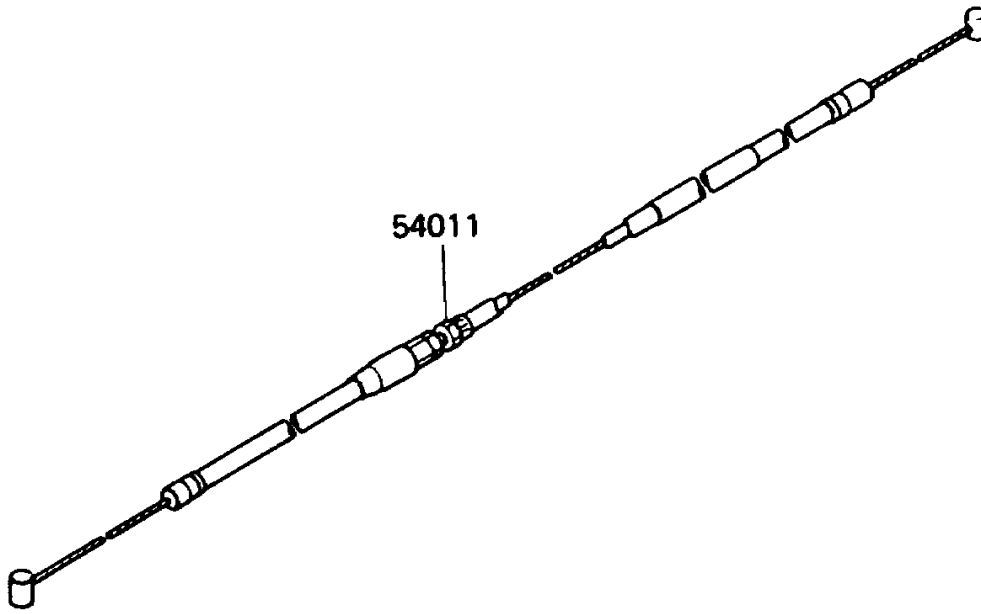

# 1988 Big Wheel PARTS DIAGRAM

Cables

F2510-0285

# 1988 Big Wheel PARTS LIST

## Cables

ITEM NAME	PART NUMBER	QUANTITY
CABLE-CLUTCH (Ref # 54011)	54011-1232	1
CABLE-THROTTLE (Ref # 54012)	54012-1317	1