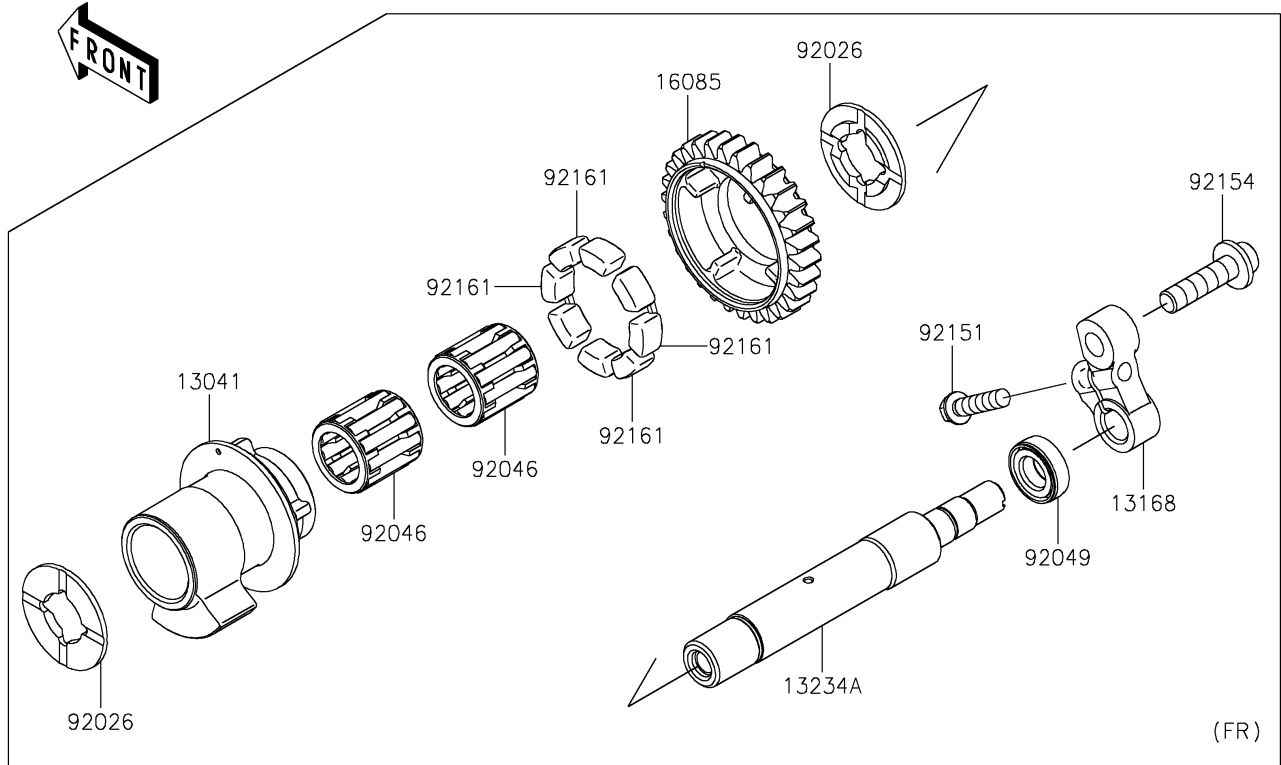

2021 Ninja H2 SX SE+ PARTS DIAGRAM

Balancer

E1323

2021 Ninja H2 SX SE+ PARTS LIST

Balancer

ITEM NAME	PART NUMBER	QUANTITY
BALANCER,FR (Ref # 13041)	13041-0043	1
BALANCER,RR (Ref # 13041A)	13041-0045	1
LEVER,BACKLASH ADJUSTMENT (Ref # 13168)	13168-0831	2
SHAFT-COMP (Ref # 13234)	13234-0050	1
SHAFT-COMP (Ref # 13234A)	13234-0595	1
GEAR,30T (Ref # 16085)	16085-0621	2
SPACER (Ref # 92026)	92026-0730	4
BEARING-NEEDLE (Ref # 92046)	92046-1266	4
SEAL-OIL (Ref # 92049)	92049-0720	2
BOLT,FLANGED-SMALL,6X25 (Ref # 92151)	92151-1930	2
BOLT,SOCKET,8X30 (Ref # 92154)	92154-1679	2
DAMPER (Ref # 92161)	92161-1055	8