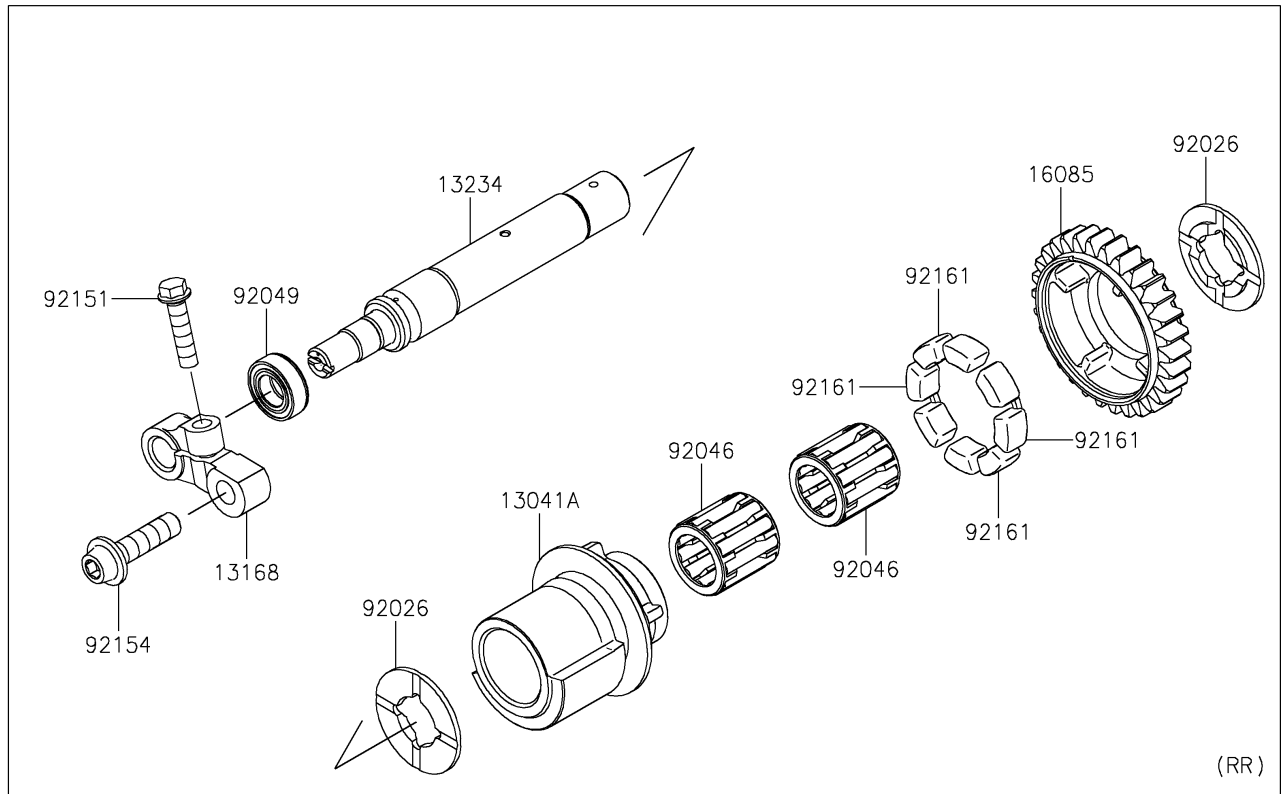

2021 Ninja H2 SX SE+ PARTS DIAGRAM

Balancer

E1323

2021 Ninja H2 SX SE+ PARTS LIST

Balancer

ITEM NAME	PART NUMBER	QUANTITY
BALANCER,FR (Ref # 13041)	13041-0043	1
BALANCER,RR (Ref # 13041A)	13041-0045	1
LEVER,BACKLASH ADJUSTMENT (Ref # 13168)	13168-0831	2
SHAFT-COMP (Ref # 13234)	13234-0050	1
SHAFT-COMP (Ref # 13234A)	13234-0595	1
GEAR,30T (Ref # 16085)	16085-0621	2
SPACER (Ref # 92026)	92026-0730	4
BEARING-NEEDLE (Ref # 92046)	92046-1266	4
SEAL-OIL (Ref # 92049)	92049-0720	2
BOLT,FLANGED-SMALL,6X25 (Ref # 92151)	92151-1930	2
BOLT,SOCKET,8X30 (Ref # 92154)	92154-1679	2
DAMPER (Ref # 92161)	92161-1055	8