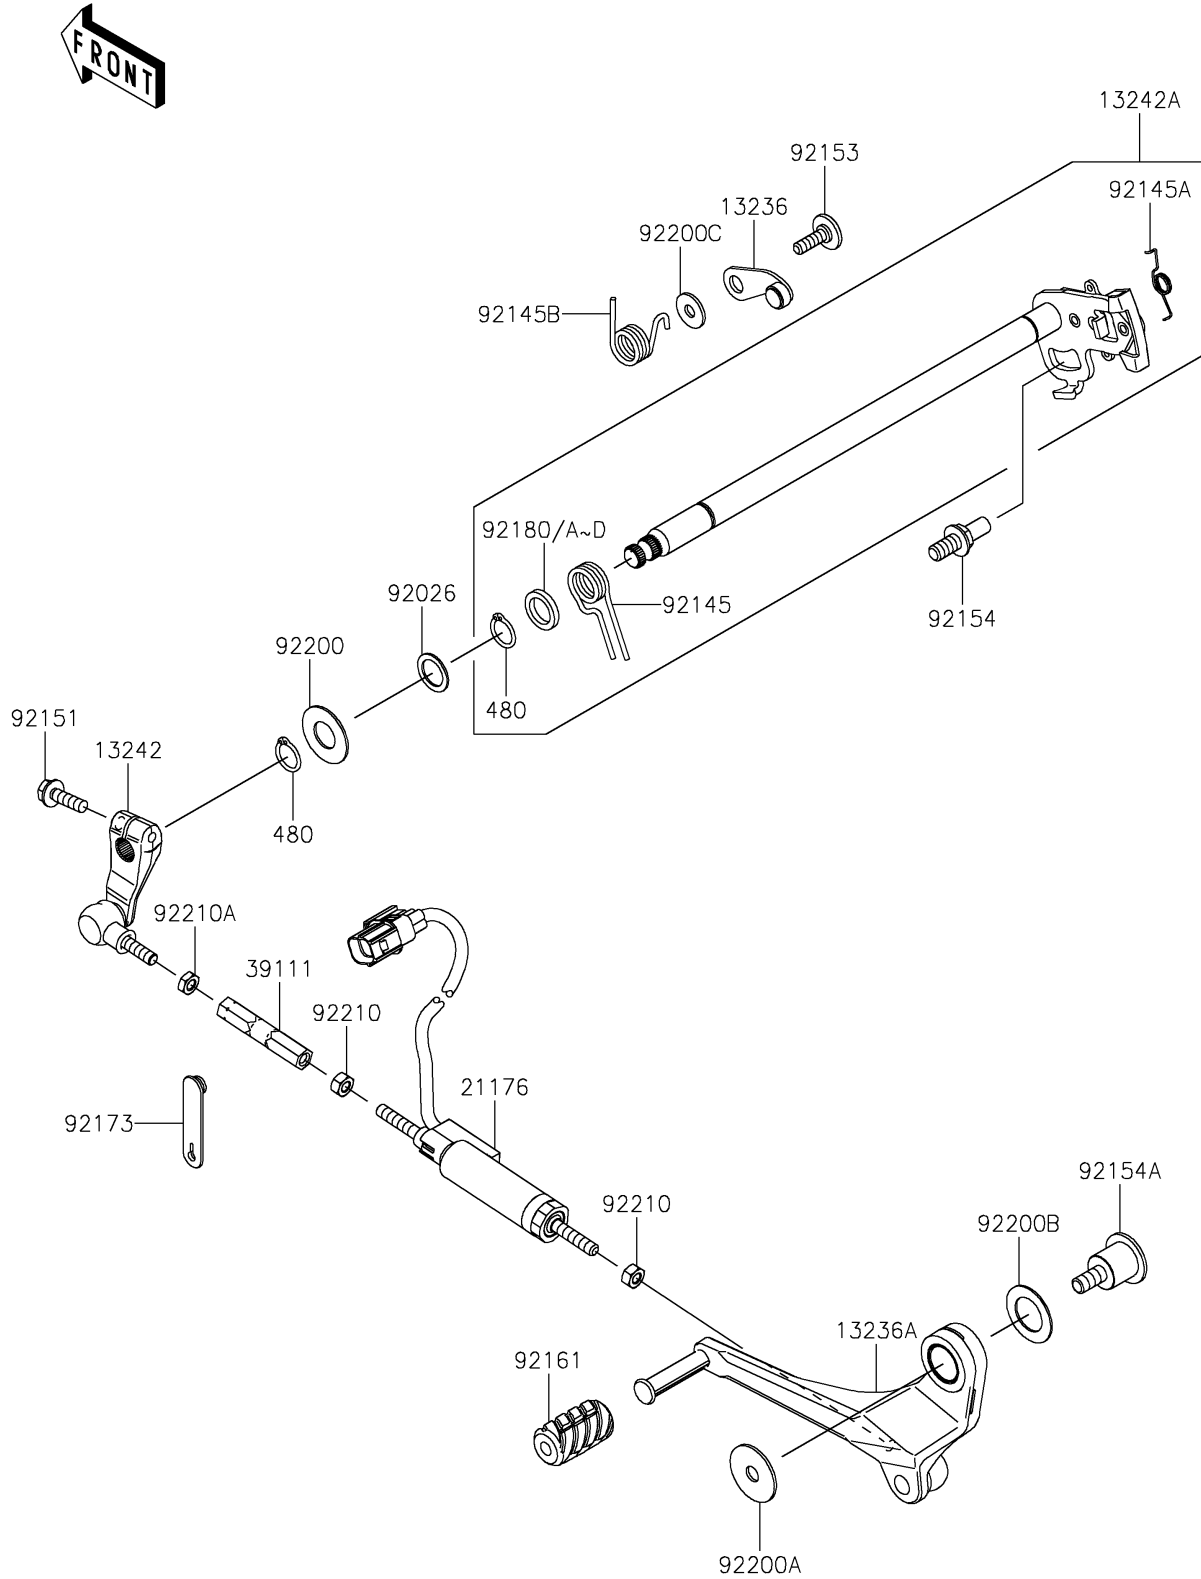

# 2021 Ninja H2 SX SE+ PARTS DIAGRAM

Gear Change Mechanism

E1370

# 2021 Ninja H2 SX SE+ PARTS LIST

Gear Change Mechanism

ITEM NAME	PART NUMBER	QUANTITY
-----------	-------------	----------