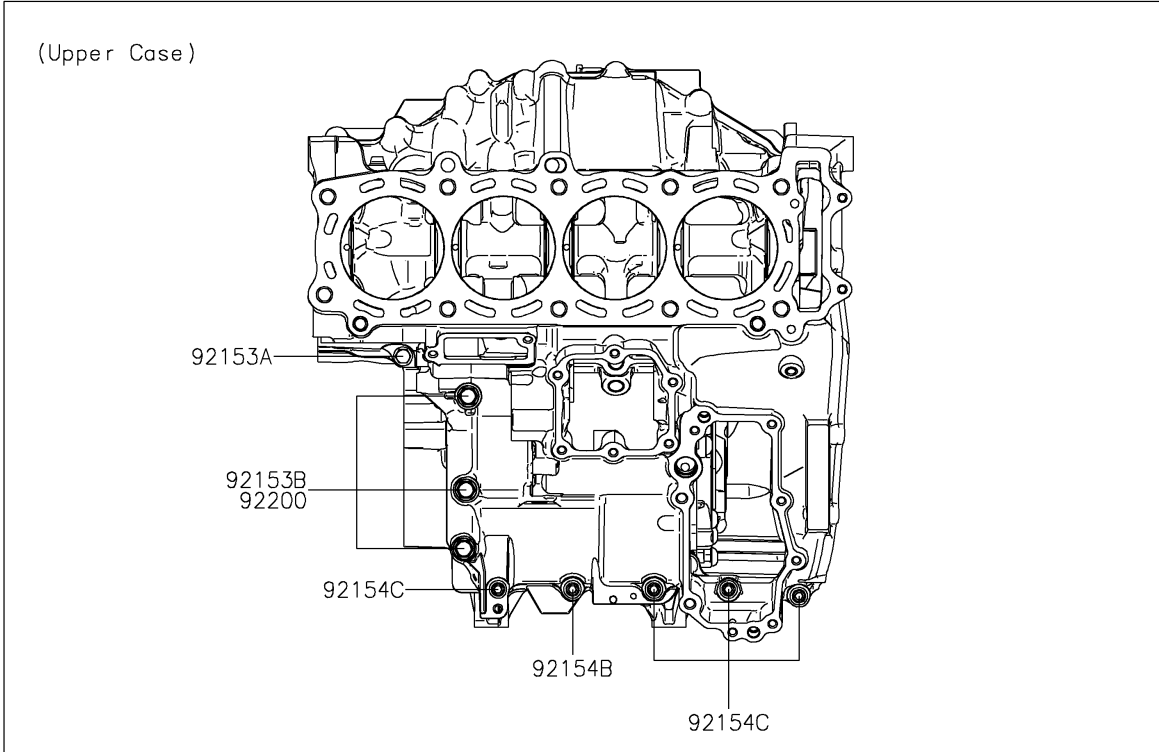

2021 Ninja H2™ SX SE+ PARTS DIAGRAM

Crankcase Bolt Pattern

E1412

2021 Ninja H2™ SX SE+ PARTS LIST

Crankcase Bolt Pattern

ITEM NAME	PART NUMBER	QUANTITY
BOLT,FLANGED,7X85 (Ref # 92150)	92150-1251	2
BOLT,FLANGED,7X45 (Ref # 92153)	92153-1041	7
BOLT,FLANGED,7X60 (Ref # 92153A)	92153-1045	2
BOLT,8X63 (Ref # 92153B)	92153-1110	3
BOLT,FLANGED,10X100 (Ref # 92154)	92154-1446	8
BOLT,FLANGED,10X120 (Ref # 92154A)	92154-1447	2
BOLT,SOCKET,6X30 (Ref # 92154B)	92154-1463	1
BOLT,SOCKET,6X40 (Ref # 92154C)	92154-1465	4
WASHER,8.2X16X1.6 (Ref # 92200)	92200-0047	3
WASHER,10.2X18.4X1.8 (Ref # 92200A)	92200-0990	10