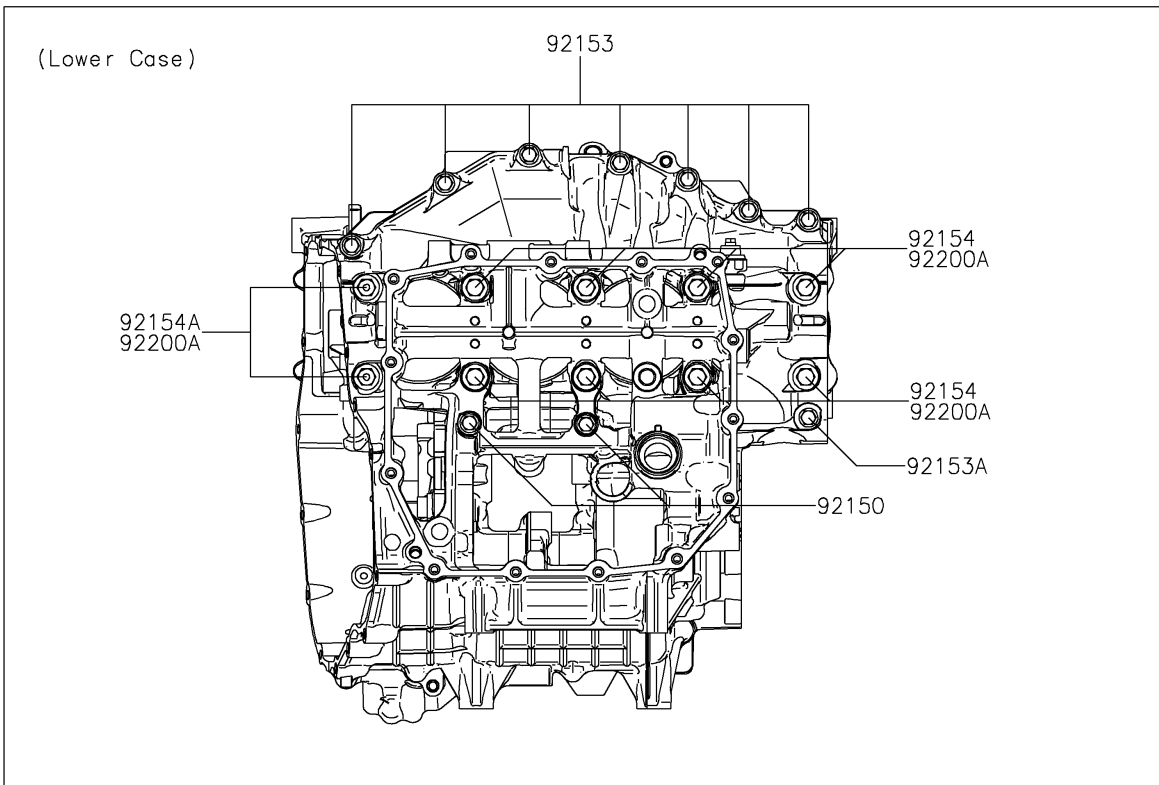

2021 Ninja H2™ SX SE+ PARTS DIAGRAM

Crankcase Bolt Pattern

E1412

2021 Ninja H2™ SX SE+ PARTS LIST

Crankcase Bolt Pattern

ITEM NAME	PART NUMBER	QUANTITY
BOLT,FLANGED,7X85 (Ref # 92150)	92150-1251	2
BOLT,FLANGED,7X45 (Ref # 92153)	92153-1041	7
BOLT,FLANGED,7X60 (Ref # 92153A)	92153-1045	2
BOLT,8X63 (Ref # 92153B)	92153-1110	3
BOLT,FLANGED,10X100 (Ref # 92154)	92154-1446	8
BOLT,FLANGED,10X120 (Ref # 92154A)	92154-1447	2
BOLT,SOCKET,6X30 (Ref # 92154B)	92154-1463	1
BOLT,SOCKET,6X40 (Ref # 92154C)	92154-1465	4
WASHER,8.2X16X1.6 (Ref # 92200)	92200-0047	3
WASHER,10.2X18.4X1.8 (Ref # 92200A)	92200-0990	10