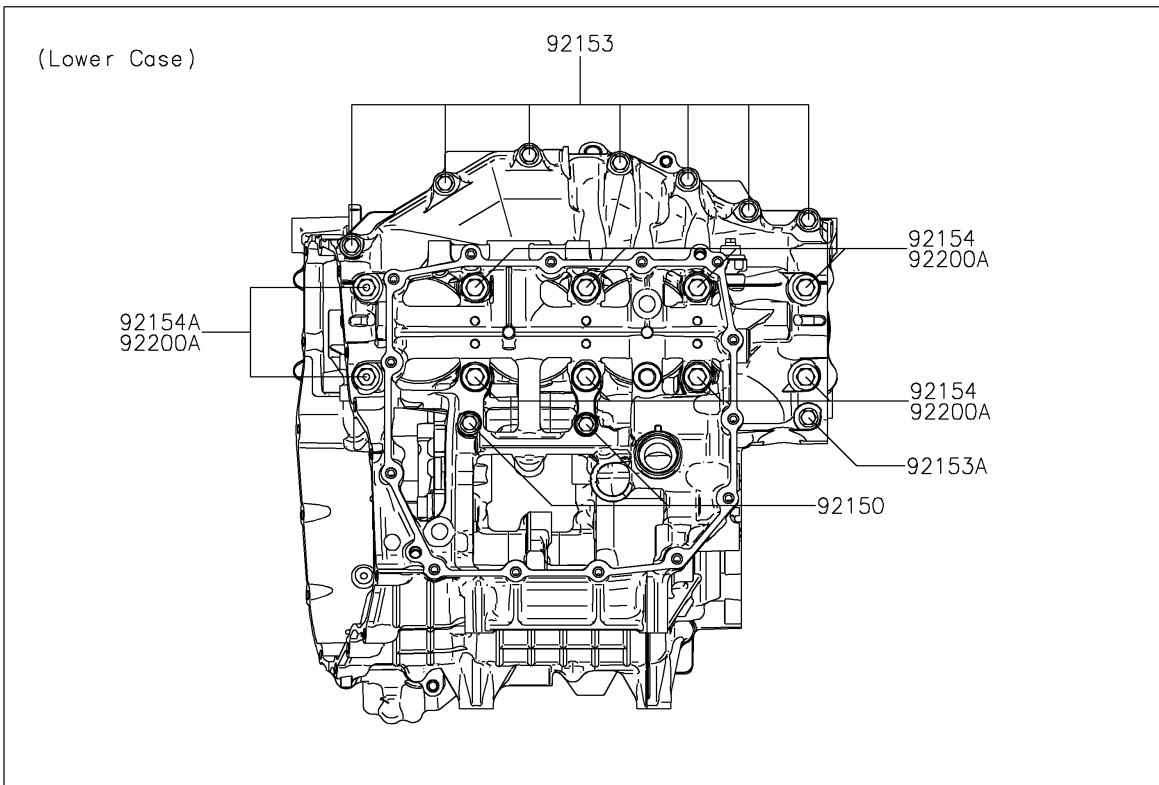

2021 Ninja H2 SX SE+ PARTS DIAGRAM

Crankcase Bolt Pattern

E1412

2021 Ninja H2 SX SE+ PARTS LIST

Crankcase Bolt Pattern

ITEM NAME	PART NUMBER	QUANTITY
BOLT,FLANGED,7X85 (Ref # 92150)	92150-1251	2
BOLT,FLANGED,7X45 (Ref # 92153)	92153-1041	7
BOLT,FLANGED,7X60 (Ref # 92153A)	92153-1045	2
BOLT,8X63 (Ref # 92153B)	92153-1110	3
BOLT,FLANGED,10X100 (Ref # 92154)	92154-1446	8
BOLT,FLANGED,10X120 (Ref # 92154A)	92154-1447	2
BOLT,SOCKET,6X30 (Ref # 92154B)	92154-1463	1
BOLT,SOCKET,6X40 (Ref # 92154C)	92154-1465	4
WASHER,8.2X16X1.6 (Ref # 92200)	92200-0047	3
WASHER,10.2X18.4X1.8 (Ref # 92200A)	92200-0990	10