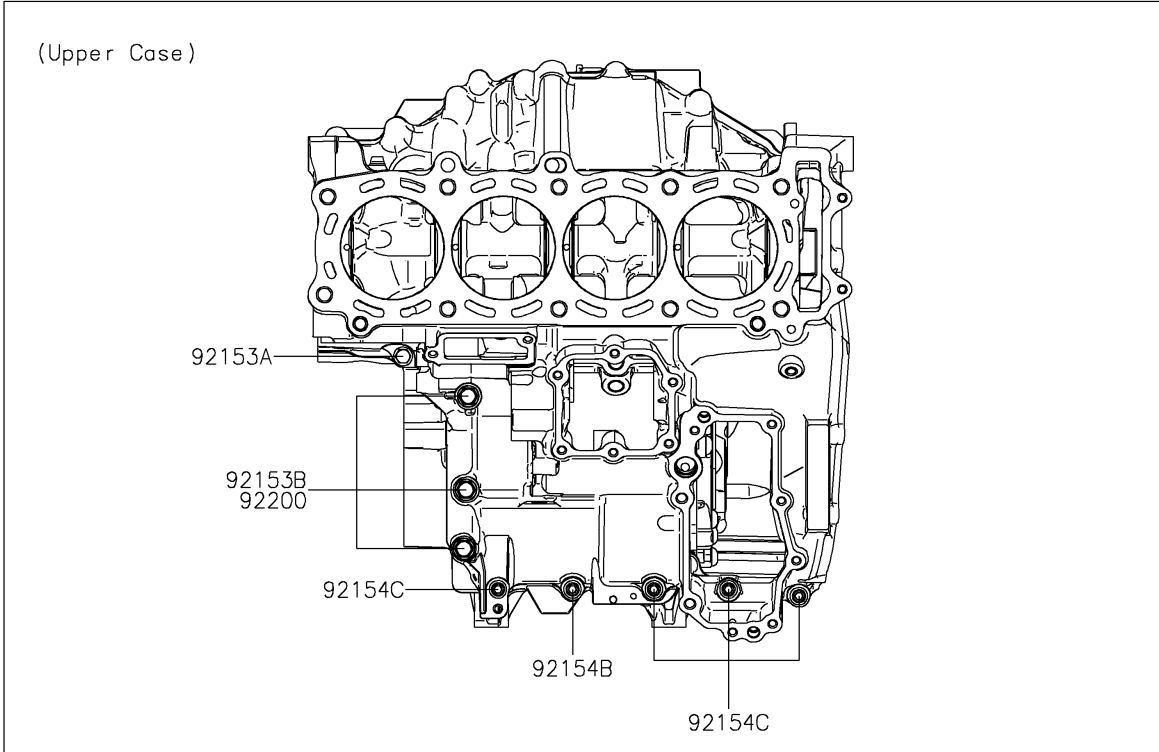

2021 Ninja H2 SX SE+ PARTS DIAGRAM

Crankcase Bolt Pattern

E1412

2021 Ninja H2 SX SE+ PARTS LIST

Crankcase Bolt Pattern

ITEM NAME	PART NUMBER	QUANTITY
BOLT,FLANGED,7X85 (Ref # 92150)	92150-1251	2
BOLT,FLANGED,7X45 (Ref # 92153)	92153-1041	7
BOLT,FLANGED,7X60 (Ref # 92153A)	92153-1045	2
BOLT,8X63 (Ref # 92153B)	92153-1110	3
BOLT,FLANGED,10X100 (Ref # 92154)	92154-1446	8
BOLT,FLANGED,10X120 (Ref # 92154A)	92154-1447	2
BOLT,SOCKET,6X30 (Ref # 92154B)	92154-1463	1
BOLT,SOCKET,6X40 (Ref # 92154C)	92154-1465	4
WASHER,8.2X16X1.6 (Ref # 92200)	92200-0047	3
WASHER,10.2X18.4X1.8 (Ref # 92200A)	92200-0990	10