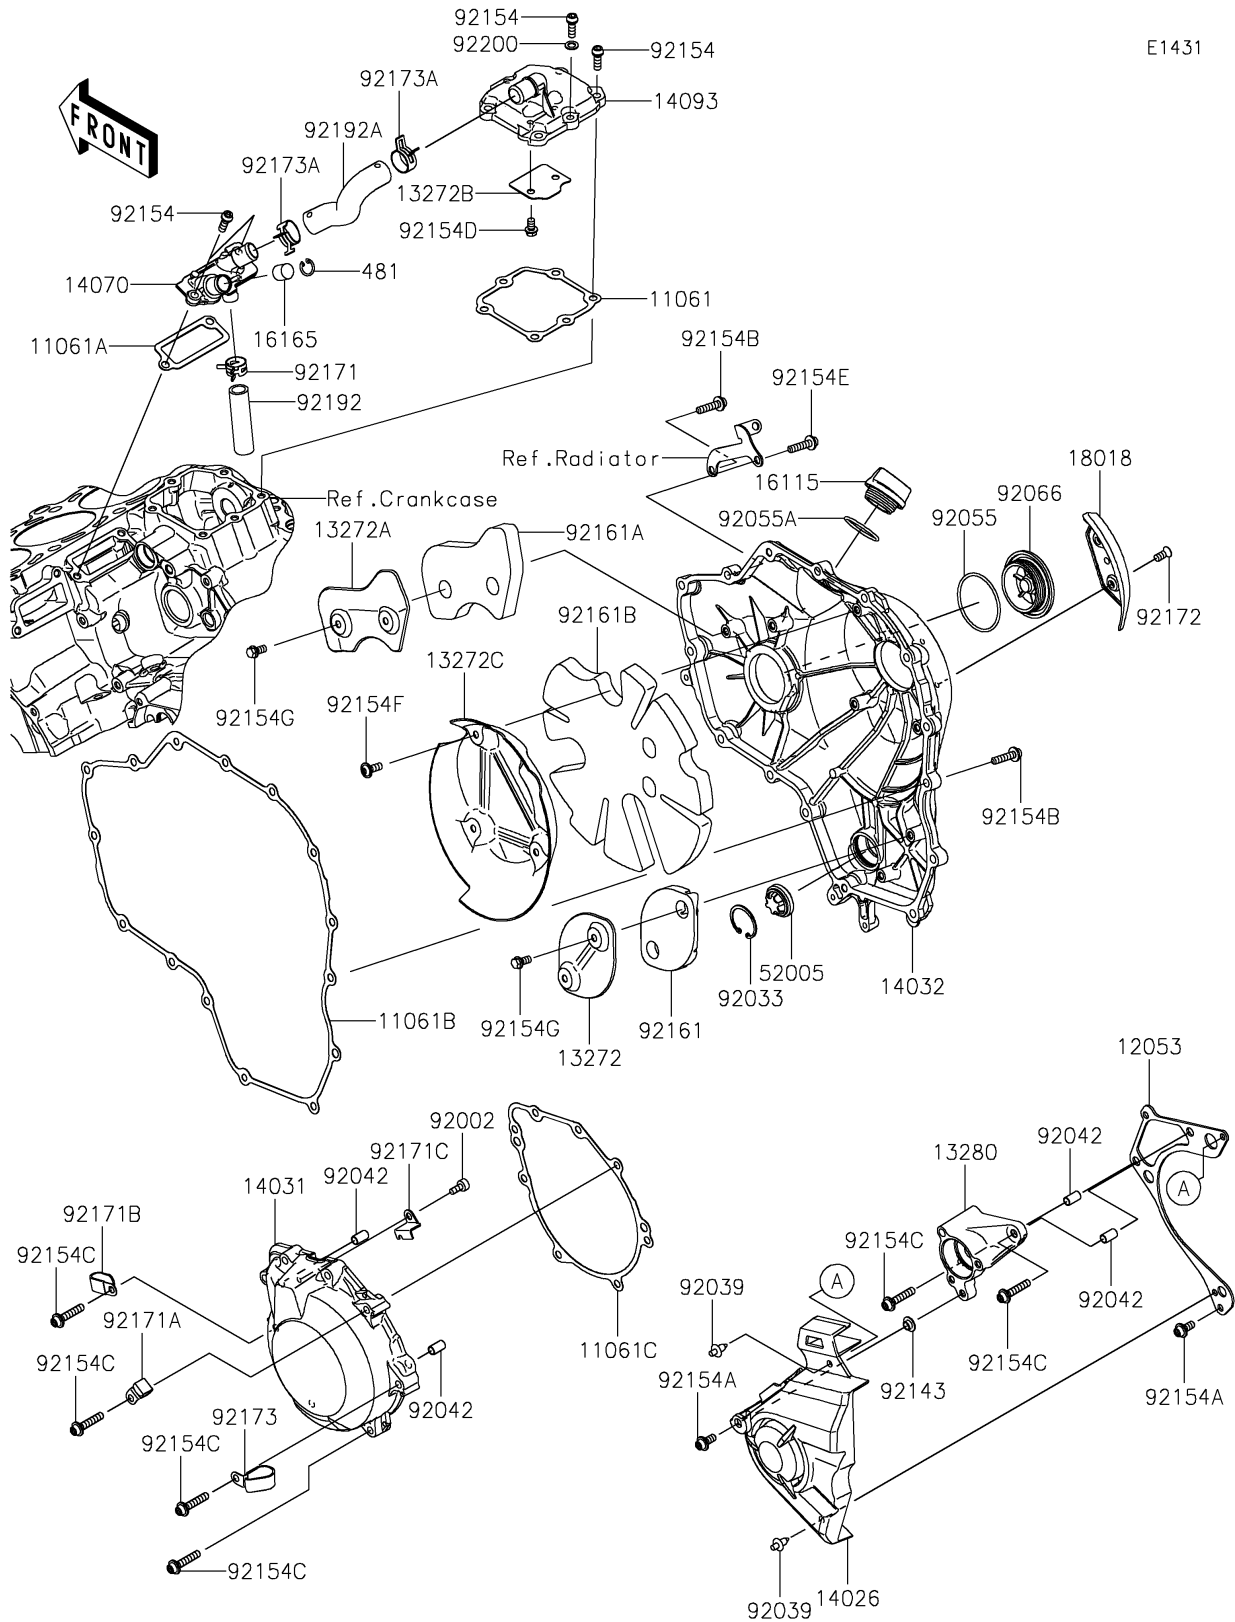

2021 Ninja H2™ SX SE+ PARTS DIAGRAM

Engine Cover(s)

E1431

2021 Ninja H2™ SX SE+ PARTS LIST

Engine Cover(s)

ITEM NAME	PART NUMBER	QUANTITY
GASKET,BALANCER COVER (Ref # 11061)	11061-0941	1
GASKET,BREATHER (Ref # 11061A)	11061-0942	1
GASKET,CLUTCH COVER (Ref # 11061B)	11061-0944	1
GASKET,GENERATOR COVER (Ref # 11061C)	11061-0945	1
GUIDE-CHAIN (Ref # 12053)	12053-0247	1
PLATE (Ref # 13272)	13272-1852	1
PLATE (Ref # 13272A)	13272-1854	1
PLATE (Ref # 13272B)	13272-1901	1
PLATE (Ref # 13272C)	13272-2476	1
HOLDER,CLUTCH RELEASE (Ref # 13280)	13280-0903	1
COVER-CHAIN (Ref # 14026)	14026-0142	1
COVER-GENERATOR (Ref # 14031)	14031-0647	1
COVER-CLUTCH (Ref # 14032)	14032-0638	1
BODY-BREATHER (Ref # 14070)	14070-0013	1
COVER,BALANCER (Ref # 14093)	14093-0631	1
CAP-OIL FILLER (Ref # 16115)	16115-1009	1
SEPARATOR (Ref # 16165)	16165-0011	1
PLATE-HEAT GUARD (Ref # 18018)	18018-0590	1
GAUGE (Ref # 52005)	52005-1120	1
BOLT,SOCKET,6X12 (Ref # 92002)	92002-1796	1
RING-SNAP (Ref # 92033)	92033-1305	1
RIVET (Ref # 92039)	92039-0068	2
PIN,DOWEL,6.3X8X14 (Ref # 92042)	92042-007	4
RING-O,49.7X2.4 (Ref # 92055)	92055-0183	1
RING-O,31.5X2.6 (Ref # 92055A)	92055-049	1
PLUG (Ref # 92066)	92066-0800	1
COLLAR (Ref # 92143)	92143-1331	1
BOLT,SOCKET,6X18 (Ref # 92154)	92154-1455	8
BOLT,SOCKET,6X14 (Ref # 92154A)	92154-1460	2