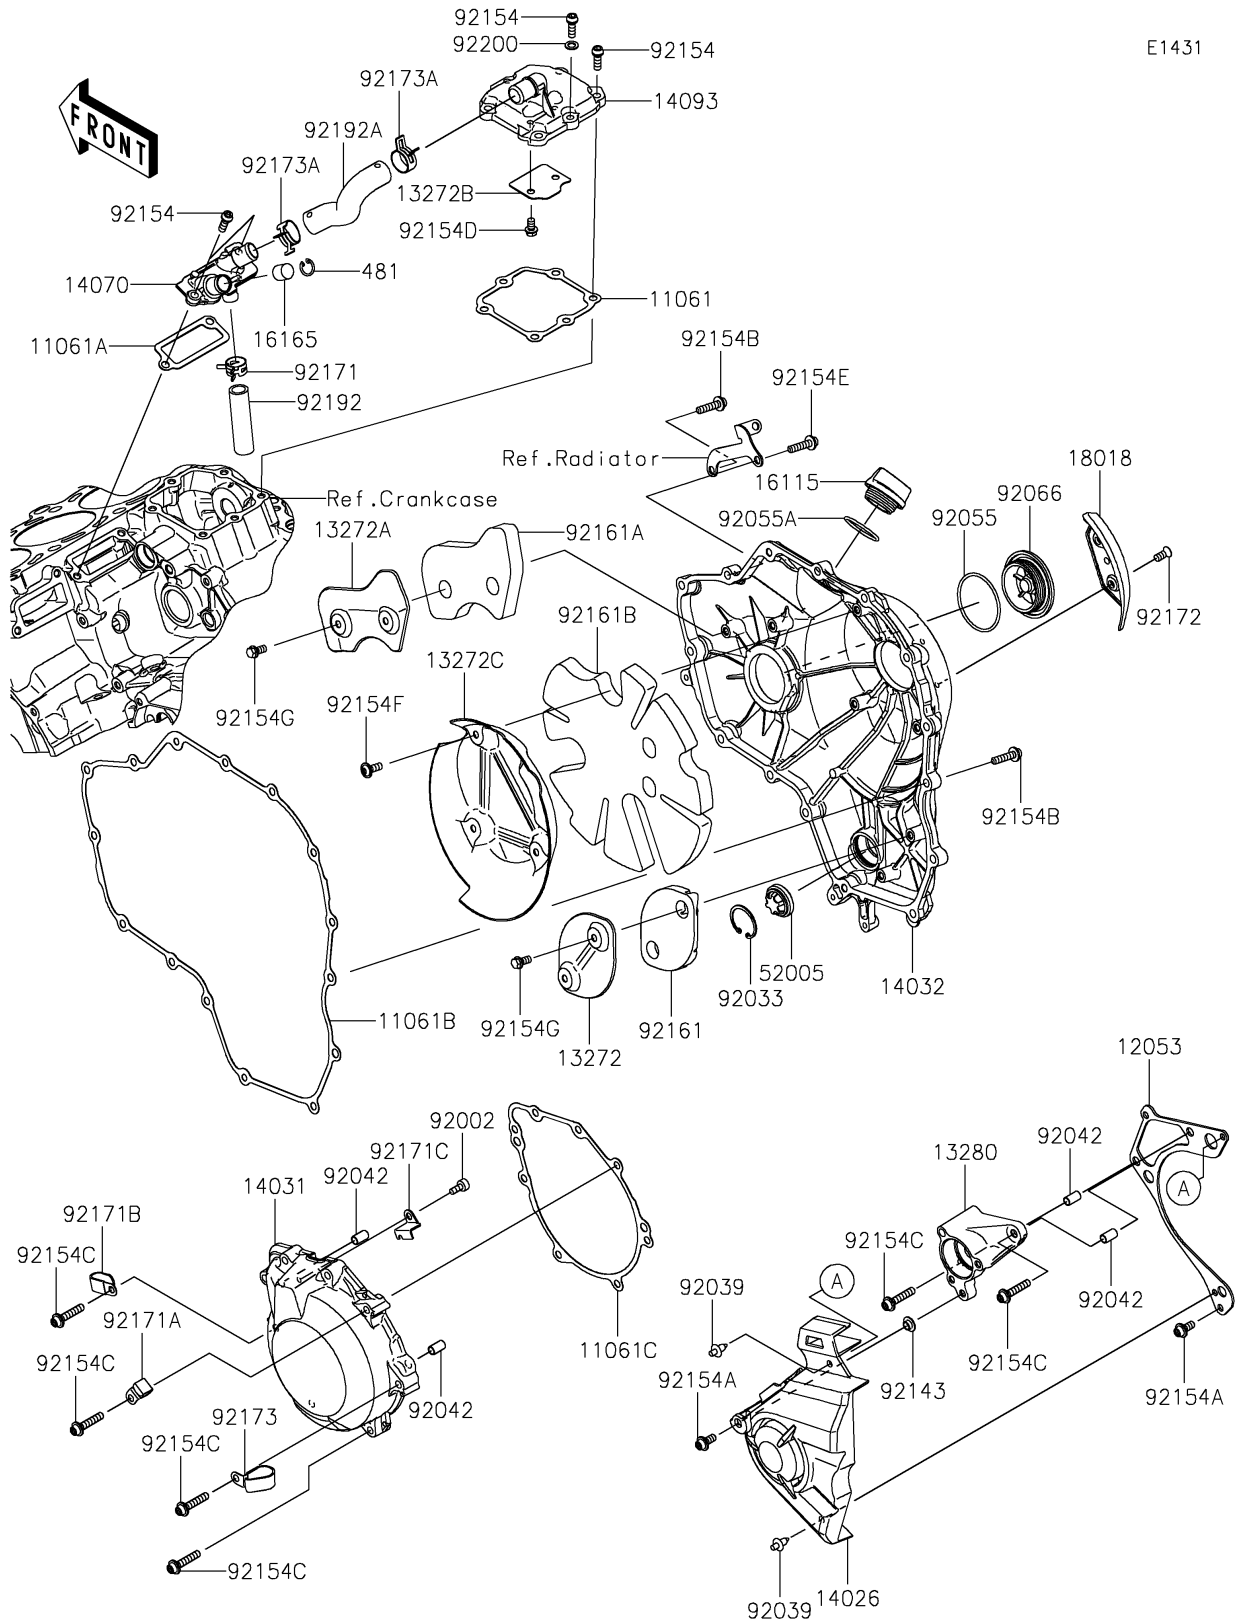

2021 Ninja H2 SX SE+ PARTS DIAGRAM

Engine Cover(s)

E1431

2021 Ninja H2 SX SE+ PARTS LIST

Engine Cover(s)

ITEM NAME	PART NUMBER	QUANTITY
-----------	-------------	----------