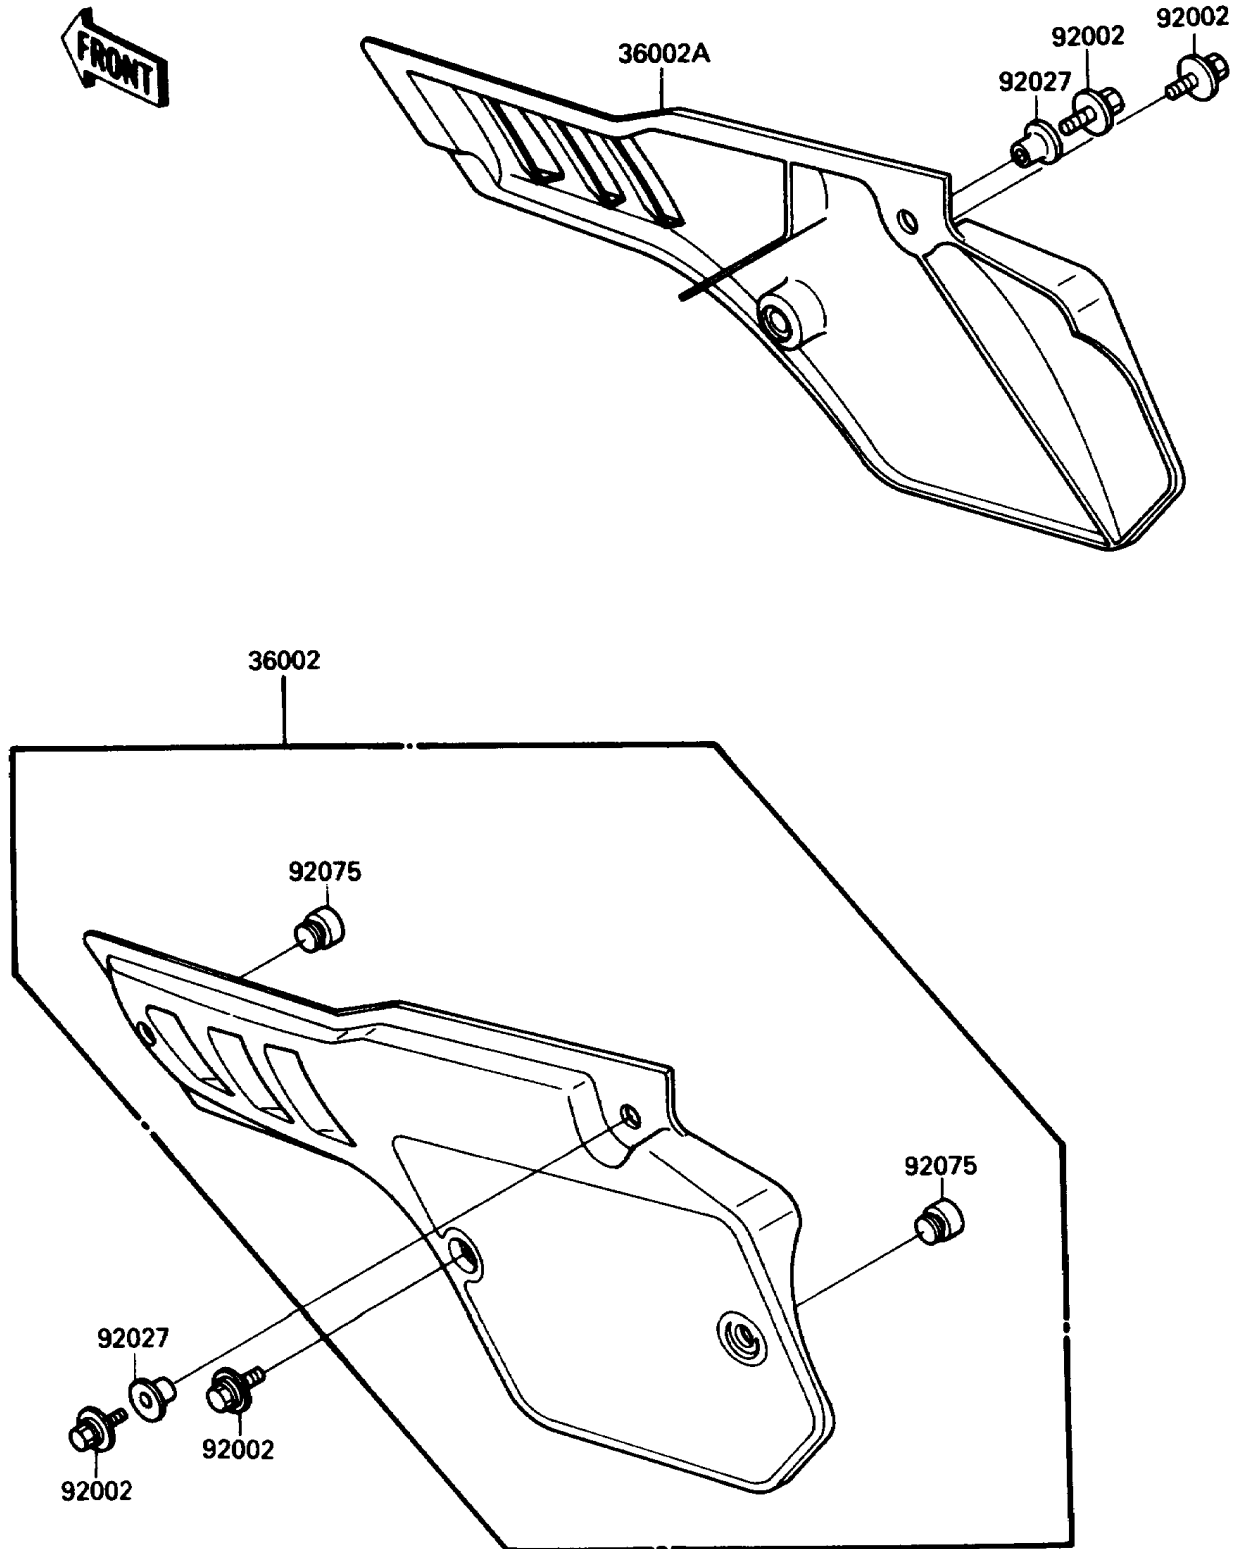

# 1988 Big Wheel PARTS DIAGRAM

Side Covers

F2611-0018

# 1988 Big Wheel PARTS LIST

## Side Covers

ITEM NAME	PART NUMBER	QUANTITY
COVER-SIDE,LH,BLUE (Ref # 36002)	36002-5427-BG	1
COVER-SIDE,RH,BLUE (Ref # 36002A)	36002-5428-BG	1
BOLT,6X18 (Ref # 92002)	92002-1952	4
COLLAR (Ref # 92027)	92027-1936	2
DAMPER (Ref # 92075)	92075-1598	2