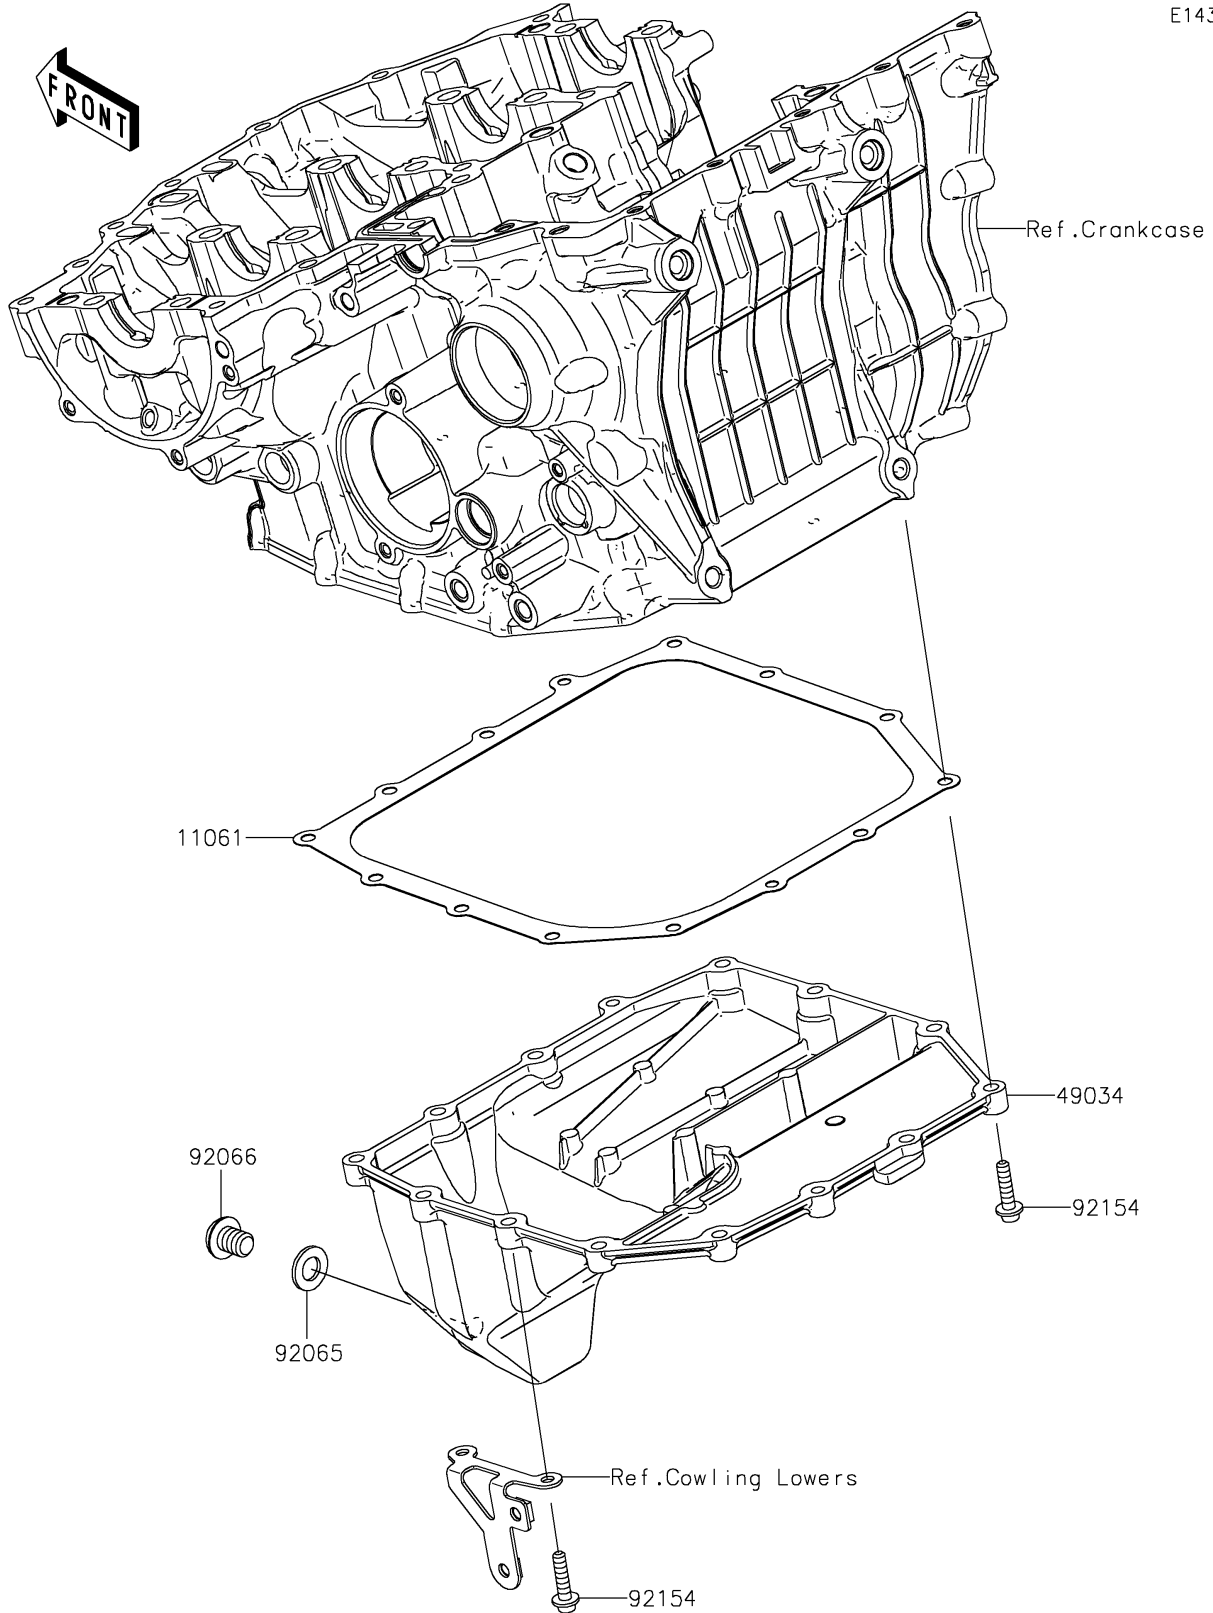

2021 Ninja H2 SX SE+ PARTS DIAGRAM

Oil Pan

E1434

2021 Ninja H2 SX SE+ PARTS LIST

Oil Pan

ITEM NAME	PART NUMBER	QUANTITY
GASKET,OIL PAN (Ref # 11061)	11061-0943	1
PAN-OIL (Ref # 49034)	49034-0570	1
GASKET,12X22X2 (Ref # 92065)	92065-097	1
PLUG,DRAIN (Ref # 92066)	92066-0799	1
BOLT,SOCKET,6X25 (Ref # 92154)	92154-1461	14