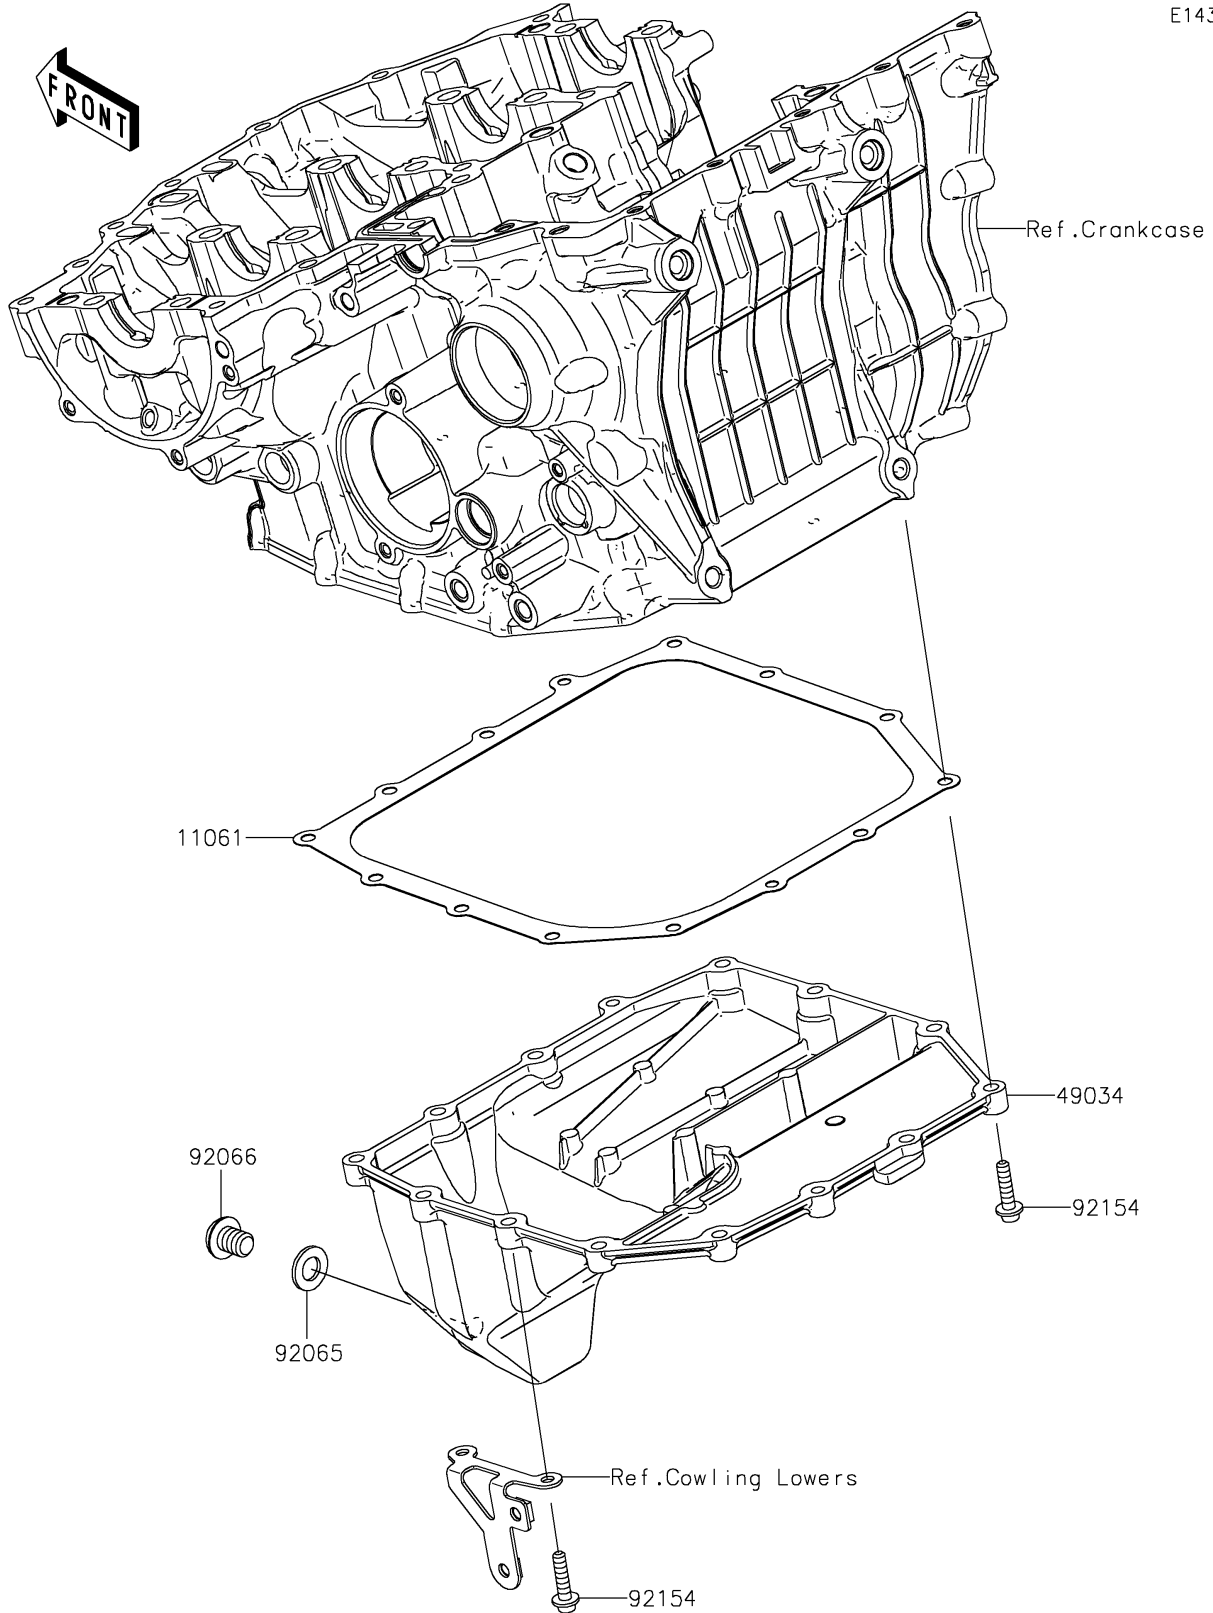

2021 Ninja H2 SX SE+ PARTS DIAGRAM

Oil Pan

E1434

2021 Ninja H2 SX SE+ PARTS LIST

Oil Pan

ITEM NAME	PART NUMBER	QUANTITY
-----------	-------------	----------