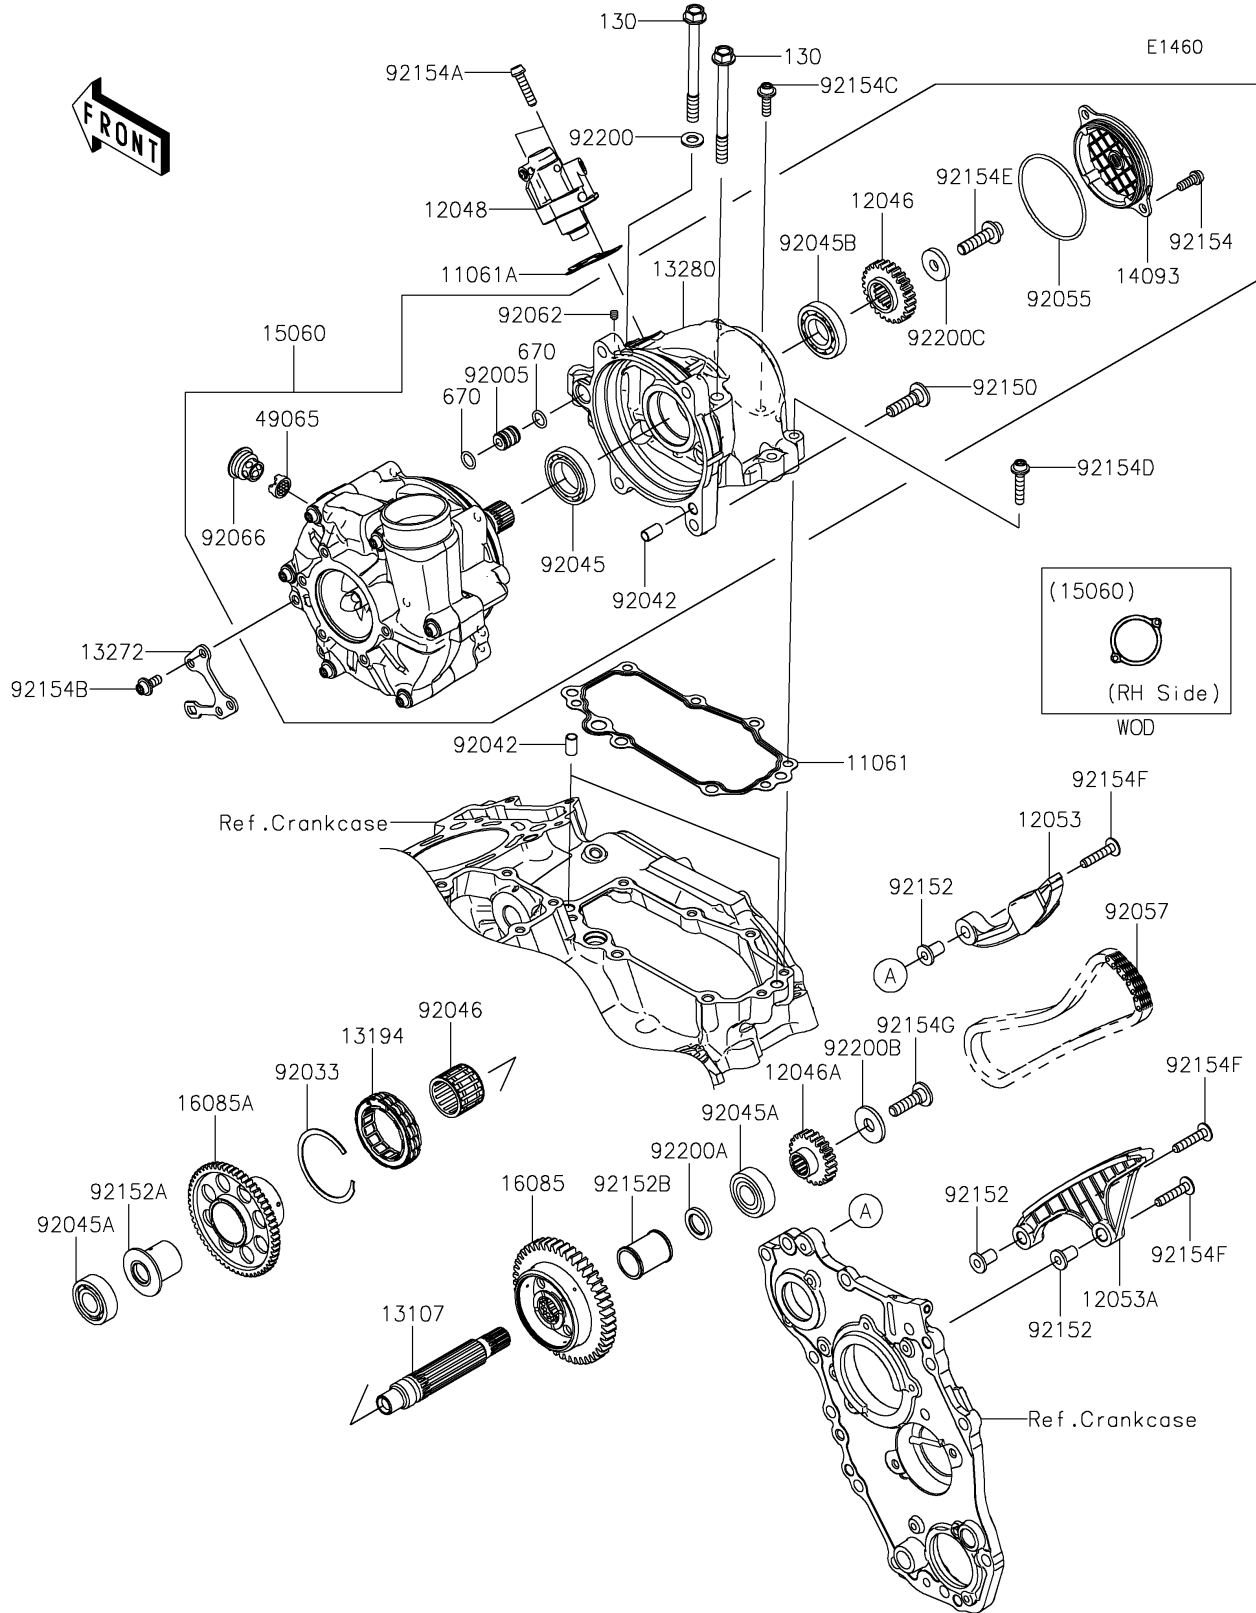

2021 Ninja H2 SX SE+ PARTS DIAGRAM

Super Charger

2021 Ninja H2 SX SE+ PARTS LIST

Super Charger

ITEM NAME	PART NUMBER	QUANTITY
GASKET,HOLDER (Ref # 11061)	11061-0948	1
GASKET,TENSIONER (Ref # 11061A)	11061-1279	1
SPROCKET,DRIVEN,25T (Ref # 12046)	12046-0584	1
SPROCKET,DRIVE,22T (Ref # 12046A)	12046-0604	1
TENSIONER-ASSY (Ref # 12048)	12048-0108	1
GUIDE-CHAIN,UPP (Ref # 12053)	12053-0249	1
GUIDE-CHAIN,LWR (Ref # 12053A)	12053-0250	1
SHAFT (Ref # 13107)	13107-0863	1
CLUTCH-ONEWAY (Ref # 13194)	13194-0017	1
PLATE (Ref # 13272)	13272-1849	1
HOLDER (Ref # 13280)	13280-0917	1
COVER (Ref # 14093)	14093-0131	1
COMPRESSOR-ASSY (Ref # 15060)	15060-0006	1
GEAR,BALANCER,46T (Ref # 16085)	16085-0670	1
GEAR,STARTER,56T (Ref # 16085A)	16085-0671	1
FILTER-OIL (Ref # 49065)	49065-0041	1
FITTING,OIL LINE (Ref # 92005)	92005-0769	1
RING-SNAP (Ref # 92033)	92033-3731	1
PIN,DOWEL,6.3X8X14 (Ref # 92042)	92042-007	3
BEARING-BALL,#6905 (Ref # 92045)	92045-036	1
BEARING-BALL,6202ZC3 (Ref # 92045A)	92045-0785	2
BEARING-BALL (Ref # 92045B)	92045-1404	1
BEARING-NEEDLE,22X32X24 (Ref # 92046)	92046-0622	1
RING-O,2.4X62.6 (Ref # 92055)	92055-0790	1
CHAIN,98XRH2020-78N2 (Ref # 92057)	92057-0633	1
NOZZLE (Ref # 92062)	92062-0004	1
PLUG (Ref # 92066)	92066-0821	1
BOLT,8X30 (Ref # 92150)	92150-1728	4
COLLAR (Ref # 92152)	92152-1939	3