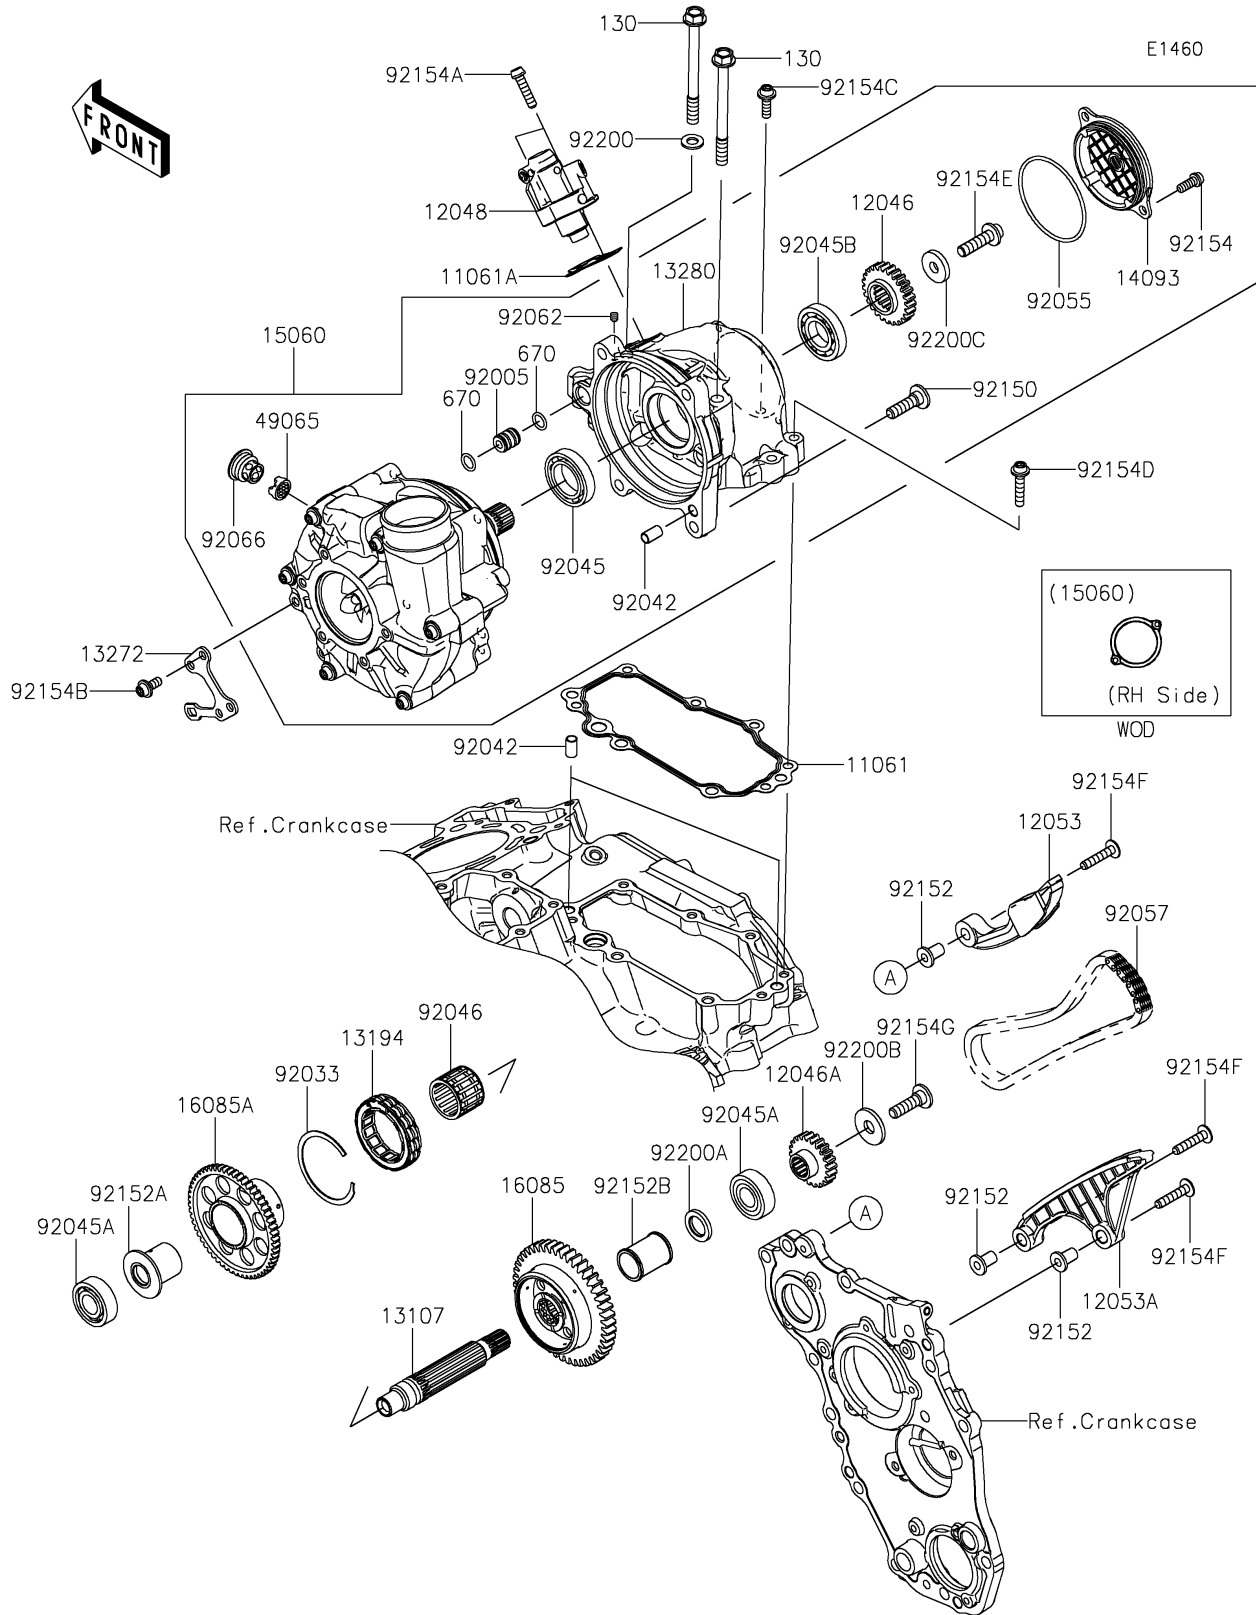

2021 Ninja H2 SX SE+ PARTS DIAGRAM

Super Charger

2021 Ninja H2 SX SE+ PARTS LIST

Super Charger

ITEM NAME	PART NUMBER	QUANTITY
GASKET,HOLDER (Ref # 11061)	11061-0948	1
GASKET,TENSIONER (Ref # 11061A)	11061-1279	1
SPROCKET,DRIVEN,25T (Ref # 12046)	12046-0584	1
SPROCKET,DRIVE,22T (Ref # 12046A)	12046-0604	1
TENSIONER-ASSY (Ref # 12048)	12048-0108	1
GUIDE-CHAIN,UPP (Ref # 12053)	12053-0249	1
GUIDE-CHAIN,LWR (Ref # 12053A)	12053-0250	1
SHAFT (Ref # 13107)	13107-0863	1
CLUTCH-ONEWAY (Ref # 13194)	13194-0017	1
PLATE (Ref # 13272)	13272-1849	1
HOLDER (Ref # 13280)	13280-0917	1
COVER (Ref # 14093)	14093-0131	1
COMPRESSOR-ASSY (Ref # 15060)	15060-0006	1
GEAR,BALANCER,46T (Ref # 16085)	16085-0670	1
GEAR,STARTER,56T (Ref # 16085A)	16085-0671	1
FILTER-OIL (Ref # 49065)	49065-0041	1
FITTING,OIL LINE (Ref # 92005)	92005-0769	1
RING-SNAP (Ref # 92033)	92033-3731	1
PIN,DOWEL,6.3X8X14 (Ref # 92042)	92042-007	3
BEARING-BALL,#6905 (Ref # 92045)	92045-036	1
BEARING-BALL,6202ZC3 (Ref # 92045A)	92045-0785	2
BEARING-BALL (Ref # 92045B)	92045-1404	1
BEARING-NEEDLE,22X32X24 (Ref # 92046)	92046-0622	1
RING-O,2.4X62.6 (Ref # 92055)	92055-0790	1
CHAIN,98XRH2020-78N2 (Ref # 92057)	92057-0633	1
NOZZLE (Ref # 92062)	92062-0004	1
PLUG (Ref # 92066)	92066-0821	1
BOLT,8X30 (Ref # 92150)	92150-1728	4
COLLAR (Ref # 92152)	92152-1939	3