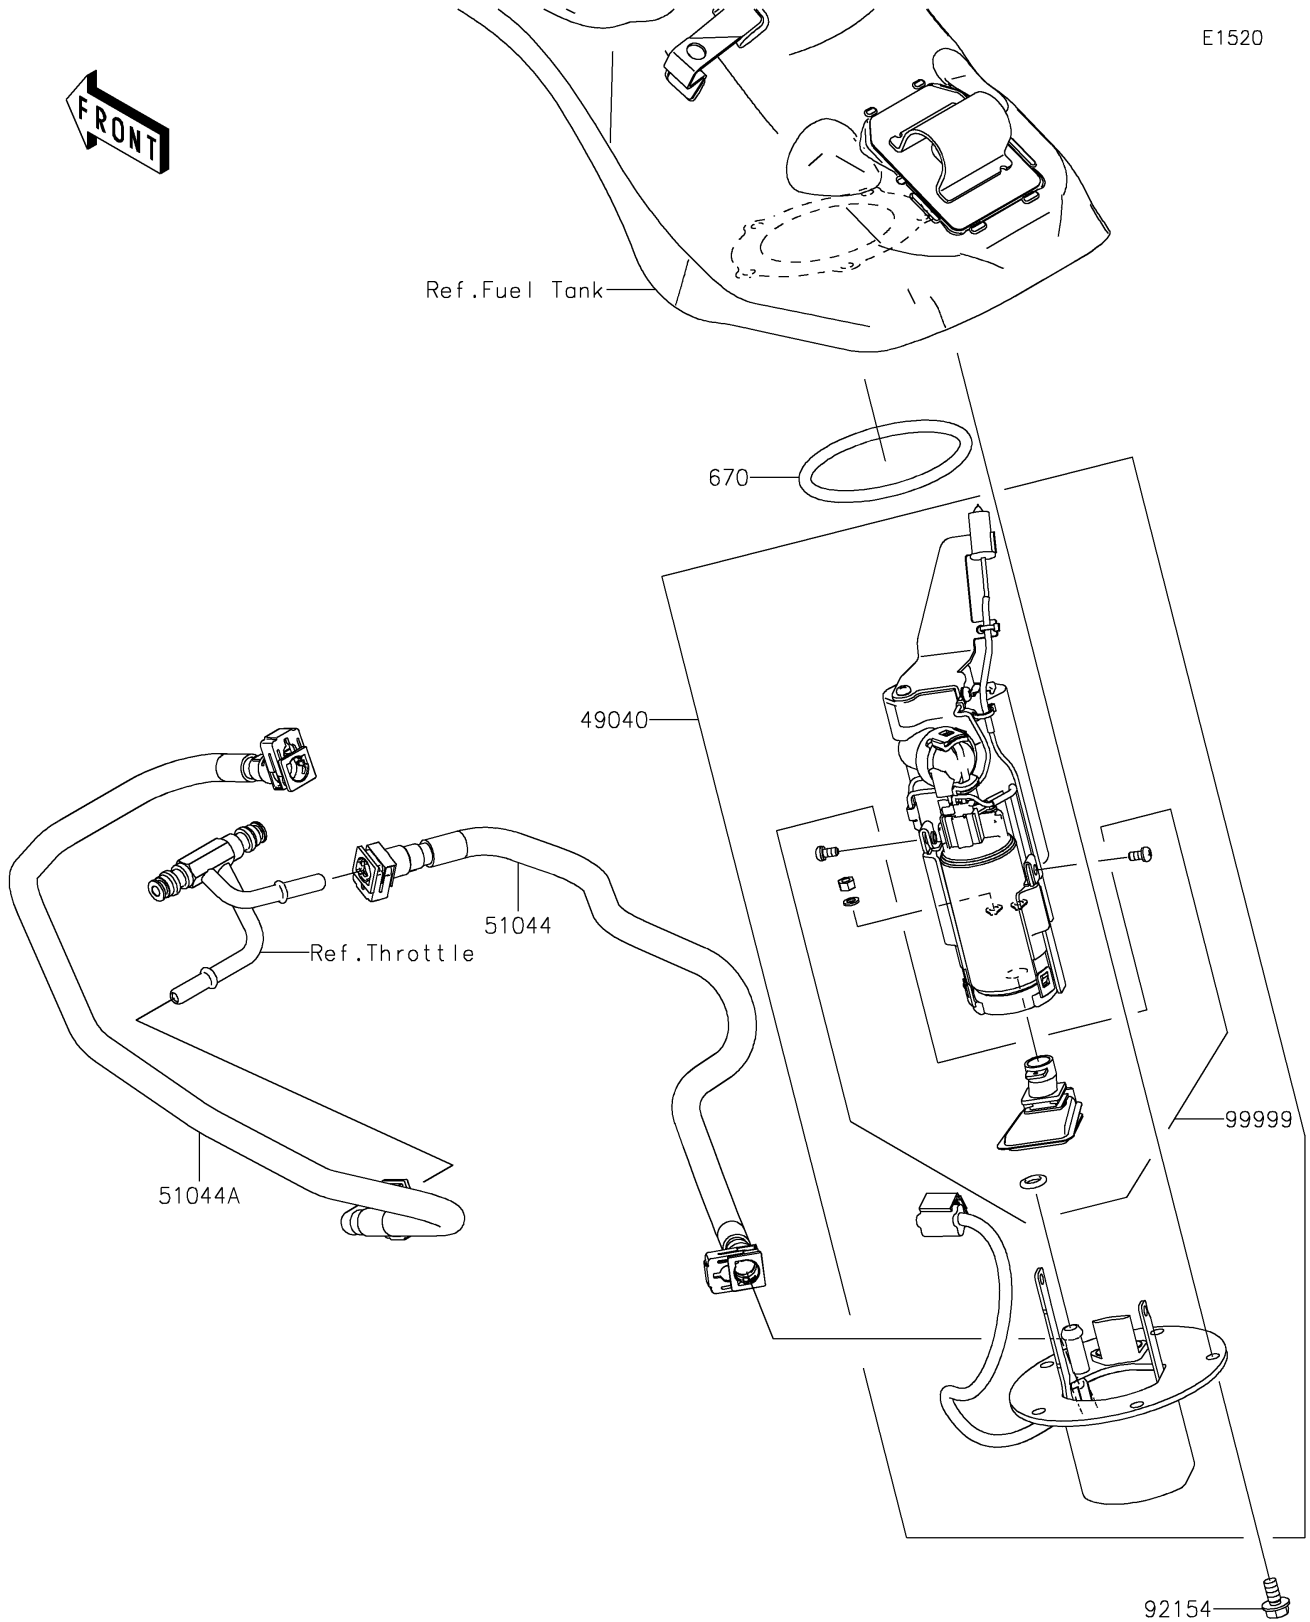

2021 Ninja H2 SX SE+ PARTS DIAGRAM

Fuel Pump

2021 Ninja H2 SX SE+ PARTS LIST

Fuel Pump

ITEM NAME	PART NUMBER	QUANTITY
-----------	-------------	----------