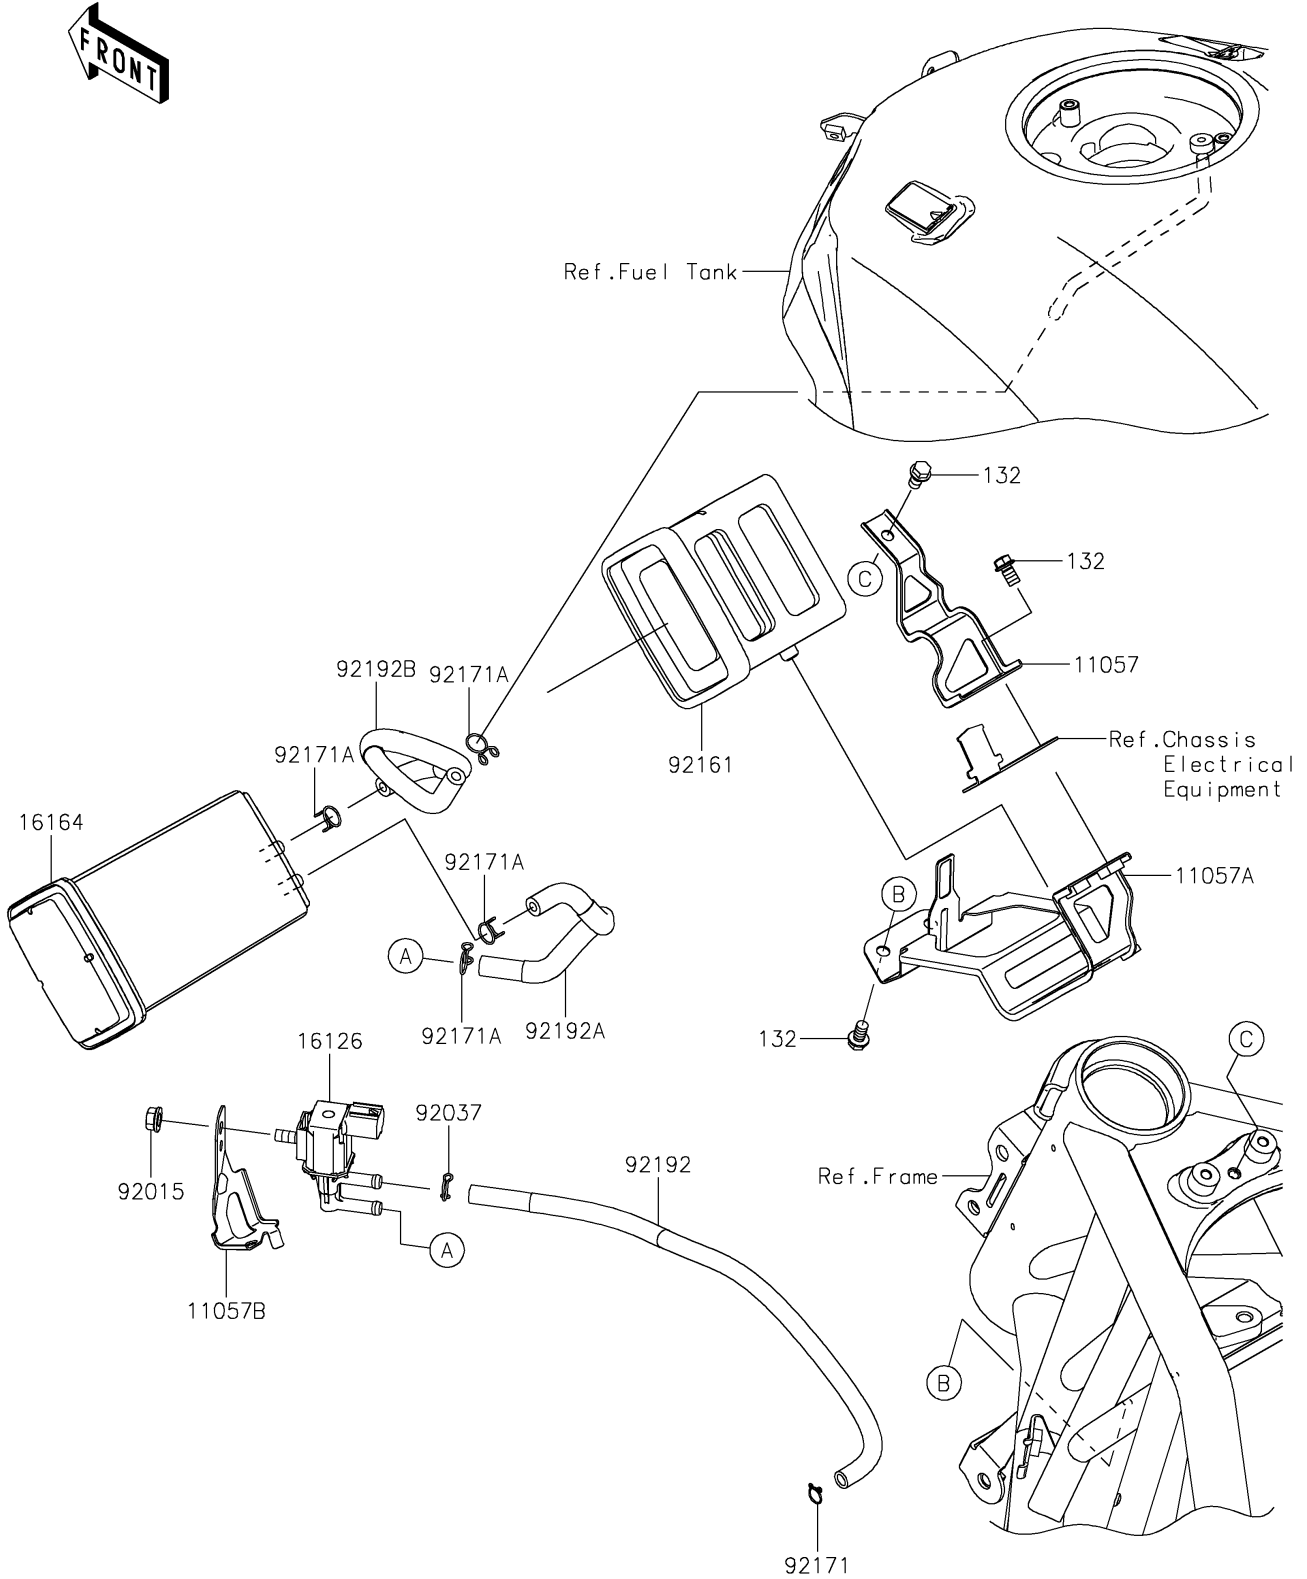

2021 Ninja H2 SX SE+ PARTS DIAGRAM

Fuel Evaporative System(CA)

E1650

2021 Ninja H2 SX SE+ PARTS LIST

Fuel Evaporative System(CA)

ITEM NAME	PART NUMBER	QUANTITY
-----------	-------------	----------