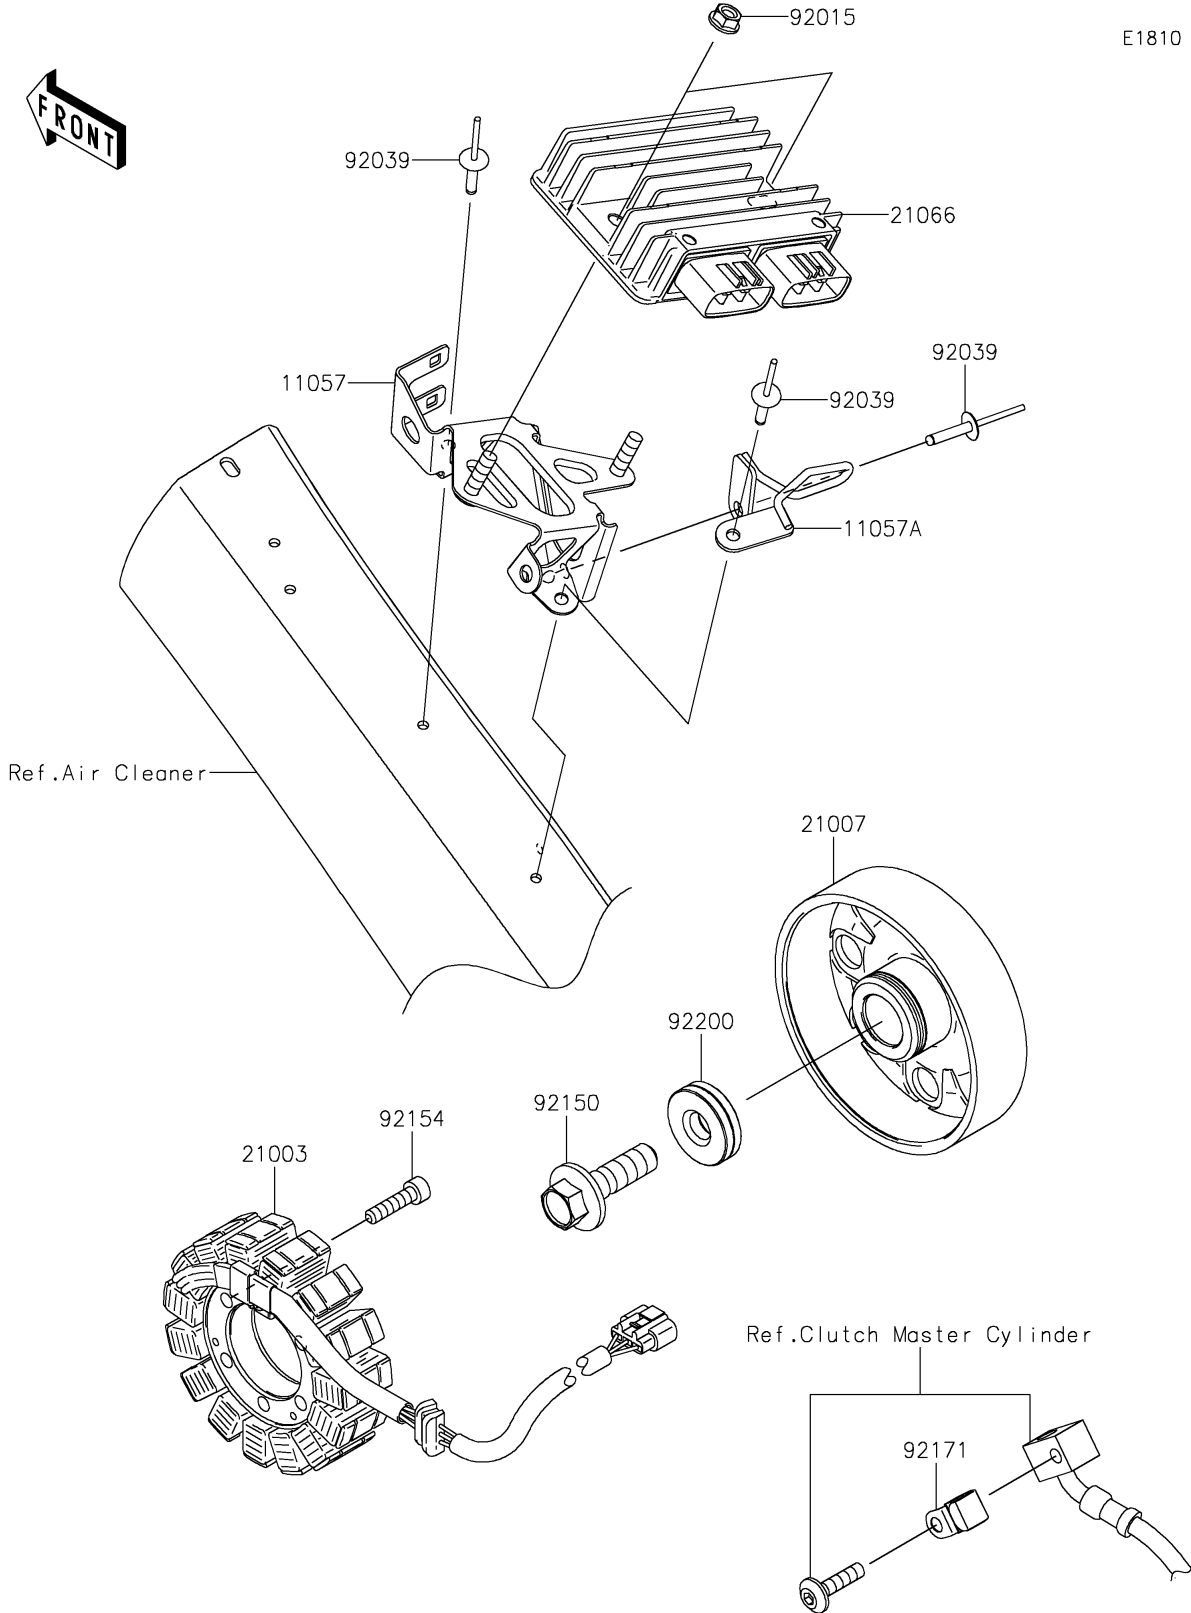

2021 Ninja H2 SX SE+ PARTS DIAGRAM

Generator

E1810

2021 Ninja H2 SX SE+ PARTS LIST

Generator

ITEM NAME	PART NUMBER	QUANTITY
BRACKET,REGULATOR (Ref # 11057)	11057-1262	1
BRACKET (Ref # 11057A)	11057-2620	1
STATOR (Ref # 21003)	21003-0181	1
ROTOR (Ref # 21007)	21007-0611	1
REGULATOR-VOLTAGE (Ref # 21066)	21066-0745	1
NUT,FLANGED,6MM (Ref # 92015)	92015-1367	2
RIVET (Ref # 92039)	92039-0039	3
BOLT,12X40 (Ref # 92150)	92150-1717	1
BOLT,SOCKET,6X25 (Ref # 92154)	92154-0477	4
CLAMP (Ref # 92171)	92171-0534	1
WASHER,12X34X9 (Ref # 92200)	92200-0369	1